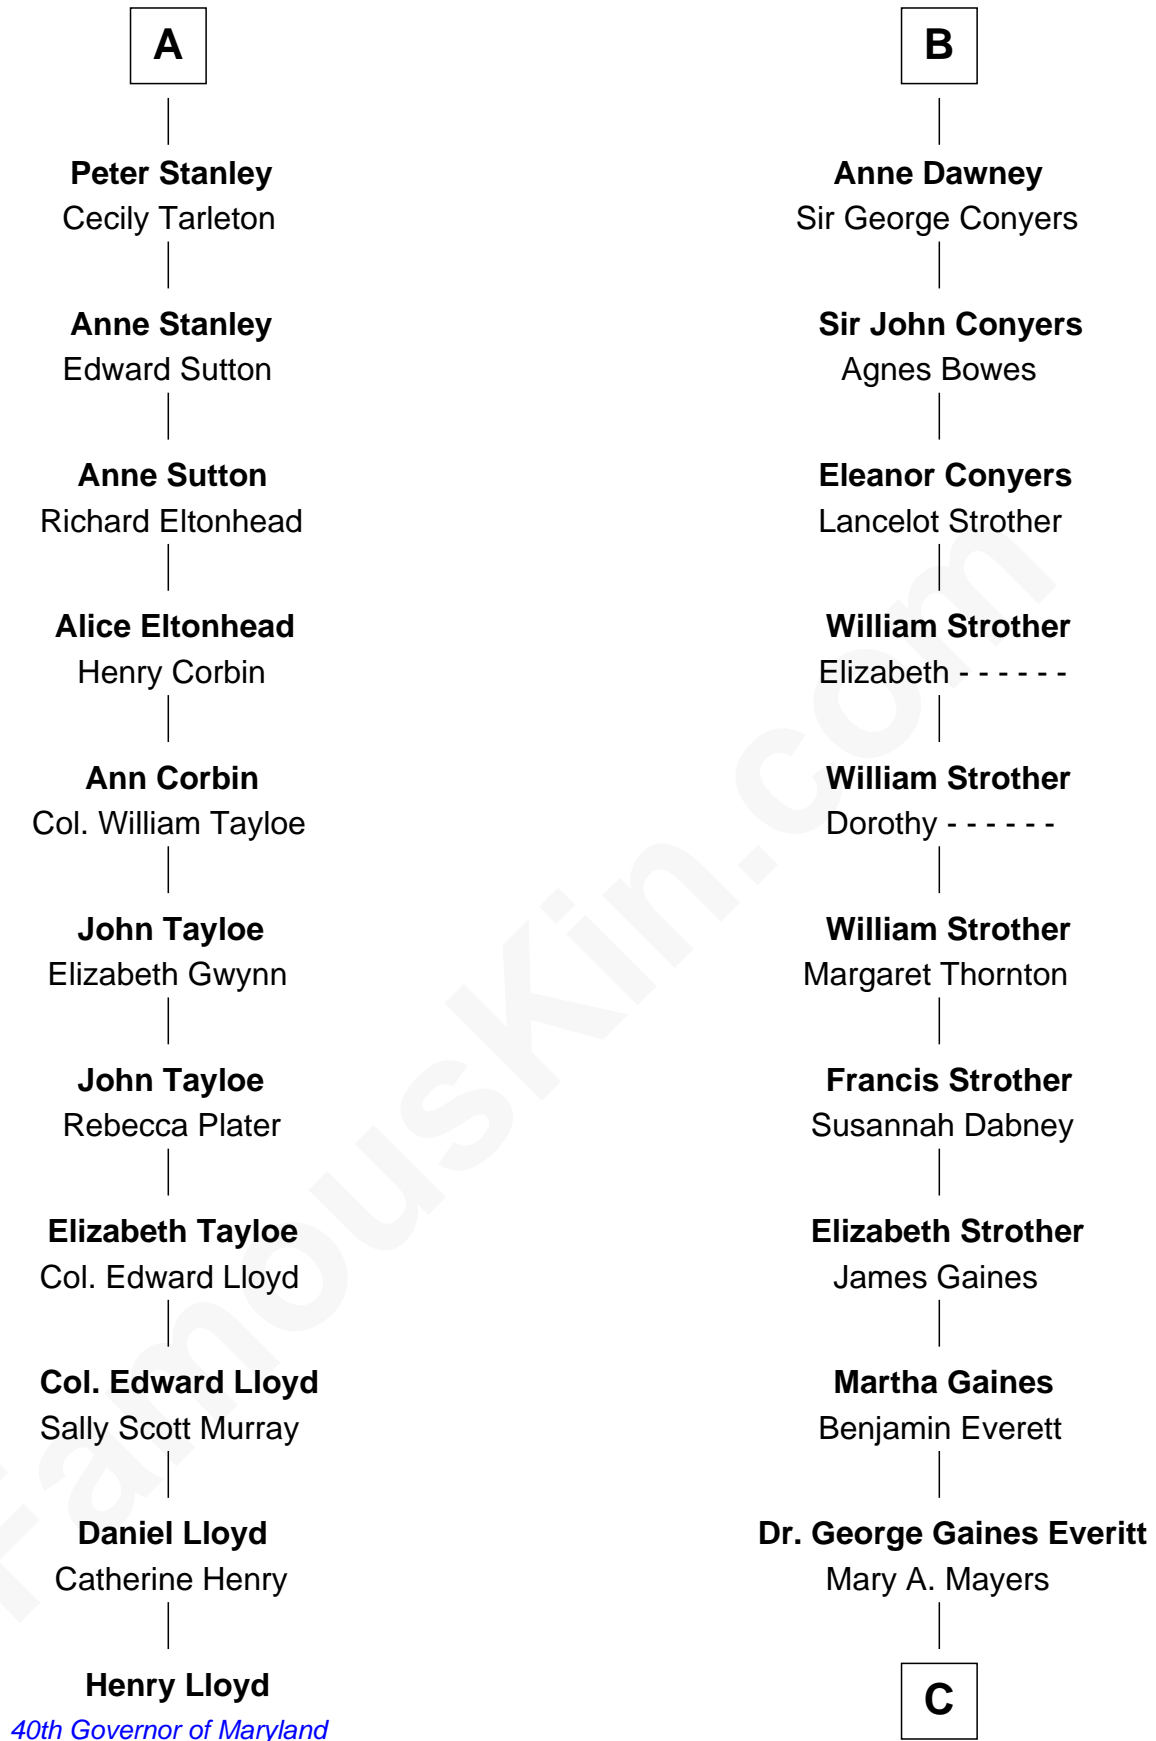

FamousKin.com

Relationship Chart of

Henry Lloyd

40th Governor of Maryland

17th cousin 3 times removed of

William H. Macy
TV and Movie Actor

Ralph de Stafford
Katherine de Hastang

C

—
Horace Benjamin Everitt

Martha Leticia Roberts

—
Mary Lois Everitt

Clement Overstreet

—
Lois Elizabeth Overstreet

William Hall Macy

—
William H. Macy

TV and Movie Actor