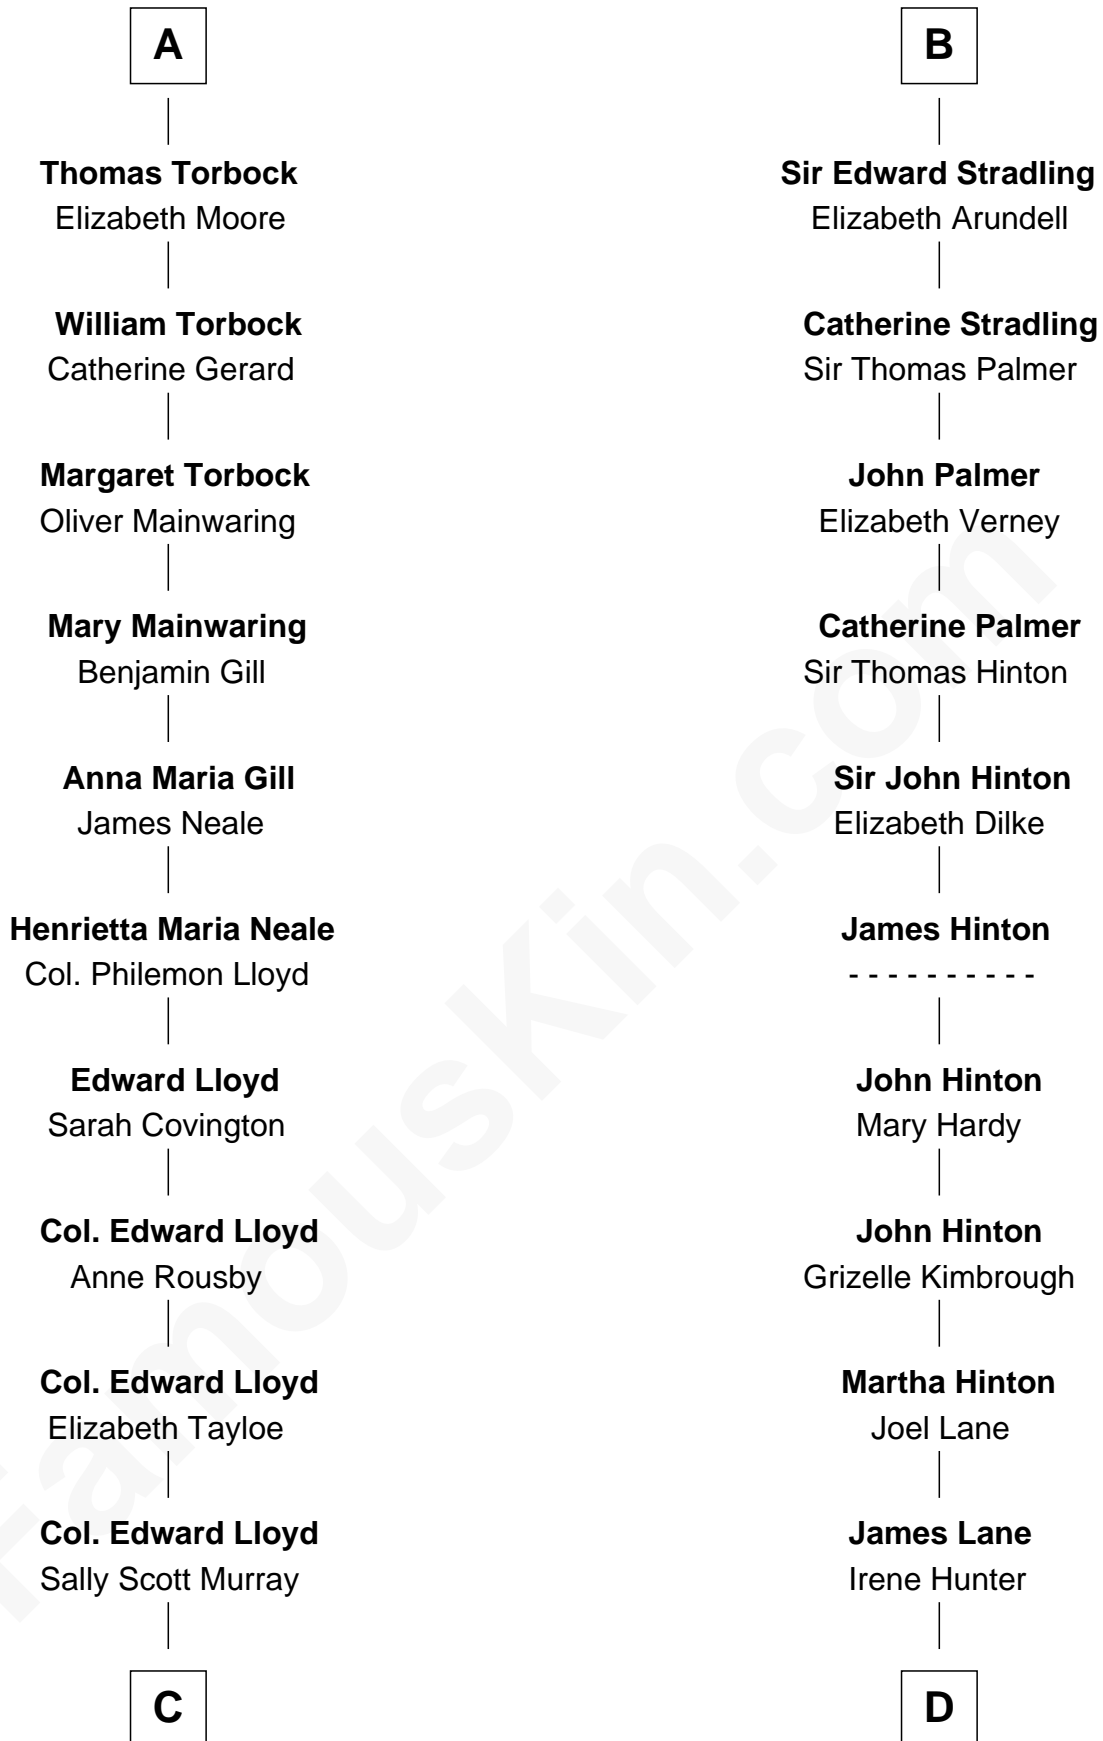

FamousKin.com

Relationship Chart of

Henry Lloyd

40th Governor of Maryland

18th cousin 3 times removed of

Harper Lee

Author of *To Kill a Mockingbird*

C

Daniel Lloyd
Catherine Henry

Henry Lloyd
40th Governor of Maryland

D

Elizabeth Jane Lane
Theophilus Hunter Williams

John Bonner Williams
Christiana Maiben

Ellen Rivers Williams
James Cunningham Finch

Frances Cunningham Finch
Amasa Coleman Lee