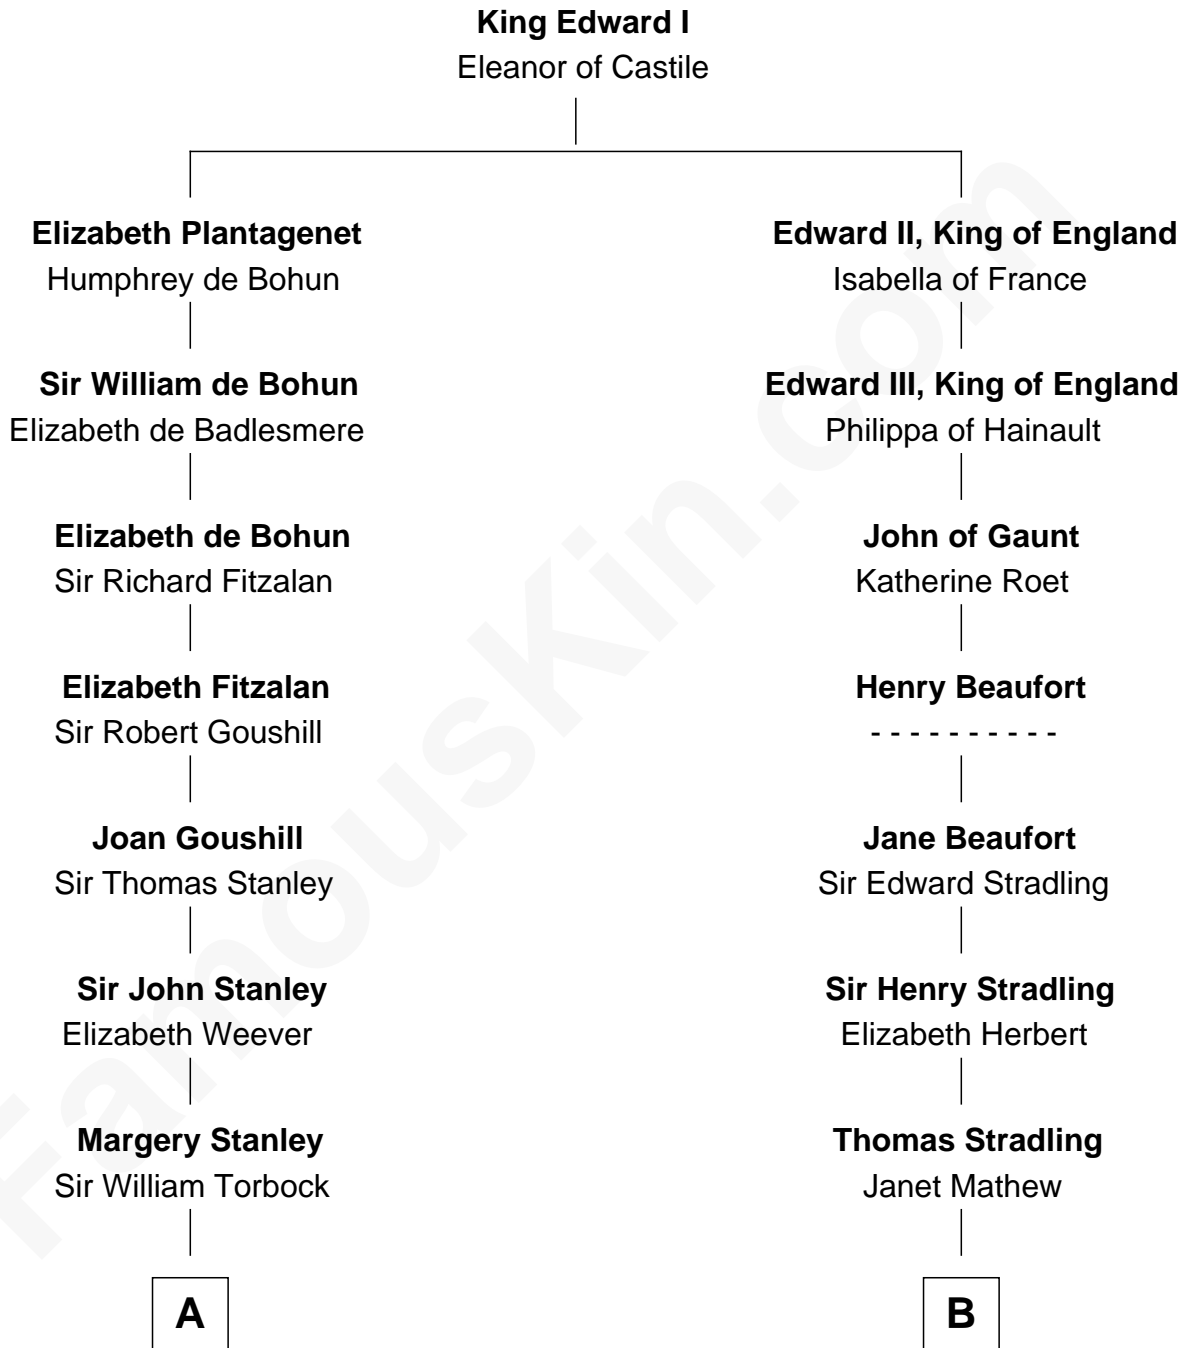

FamousKin.com

Relationship Chart of

Henry Lloyd

40th Governor of Maryland

18th cousin 3 times removed of

Harper Lee

Author of *To Kill a Mockingbird*

C

Daniel Lloyd
Catherine Henry

Henry Lloyd
40th Governor of Maryland

D

Elizabeth Jane Lane
Theophilus Hunter Williams

John Bonner Williams
Christiana Maiben

Ellen Rivers Williams
James Cunningham Finch

Frances Cunningham Finch
Amasa Coleman Lee