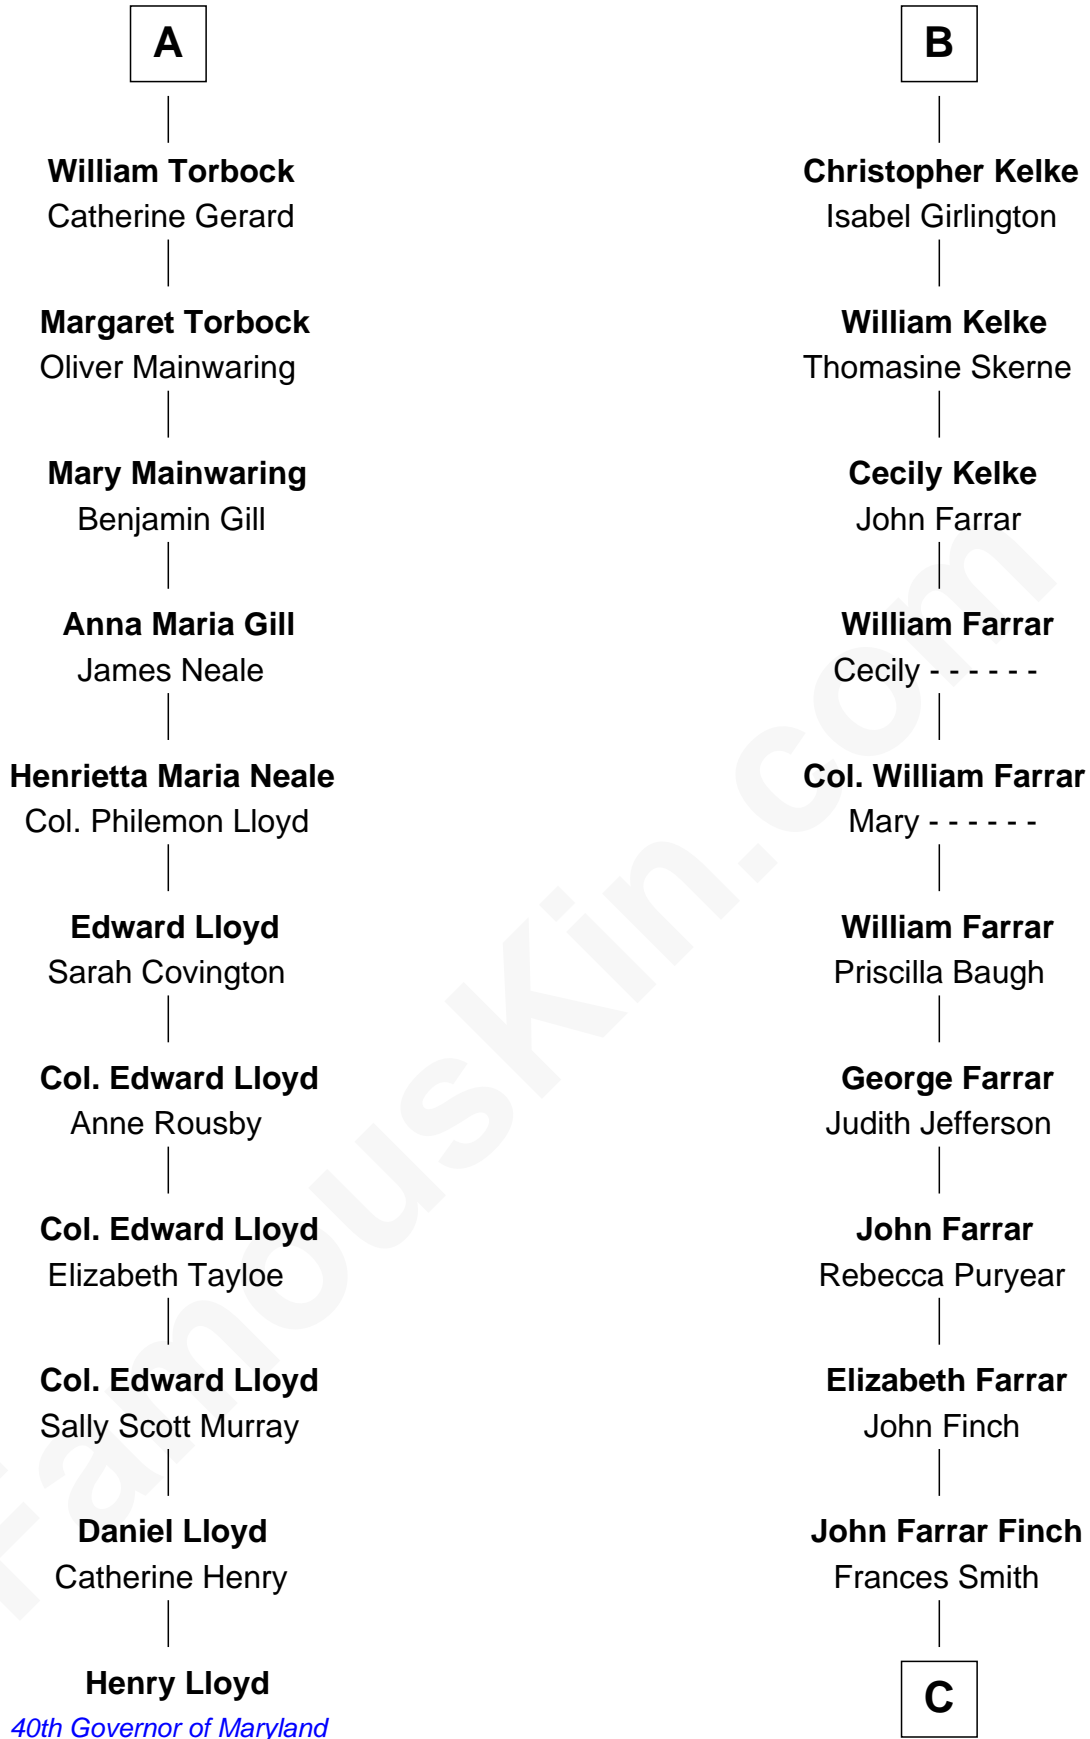

FamousKin.com

Relationship Chart of

Henry Lloyd

40th Governor of Maryland

17th cousin 3 times removed of

Harper Lee

Author of *To Kill a Mockingbird*

C

John Robert Finch
Frances Cunningham

James Cunningham Finch
Ellen Rivers Williams

Frances Cunningham Finch
Amasa Coleman Lee

Harper Lee
Author of To Kill a Mockingbird

FamousKin.com