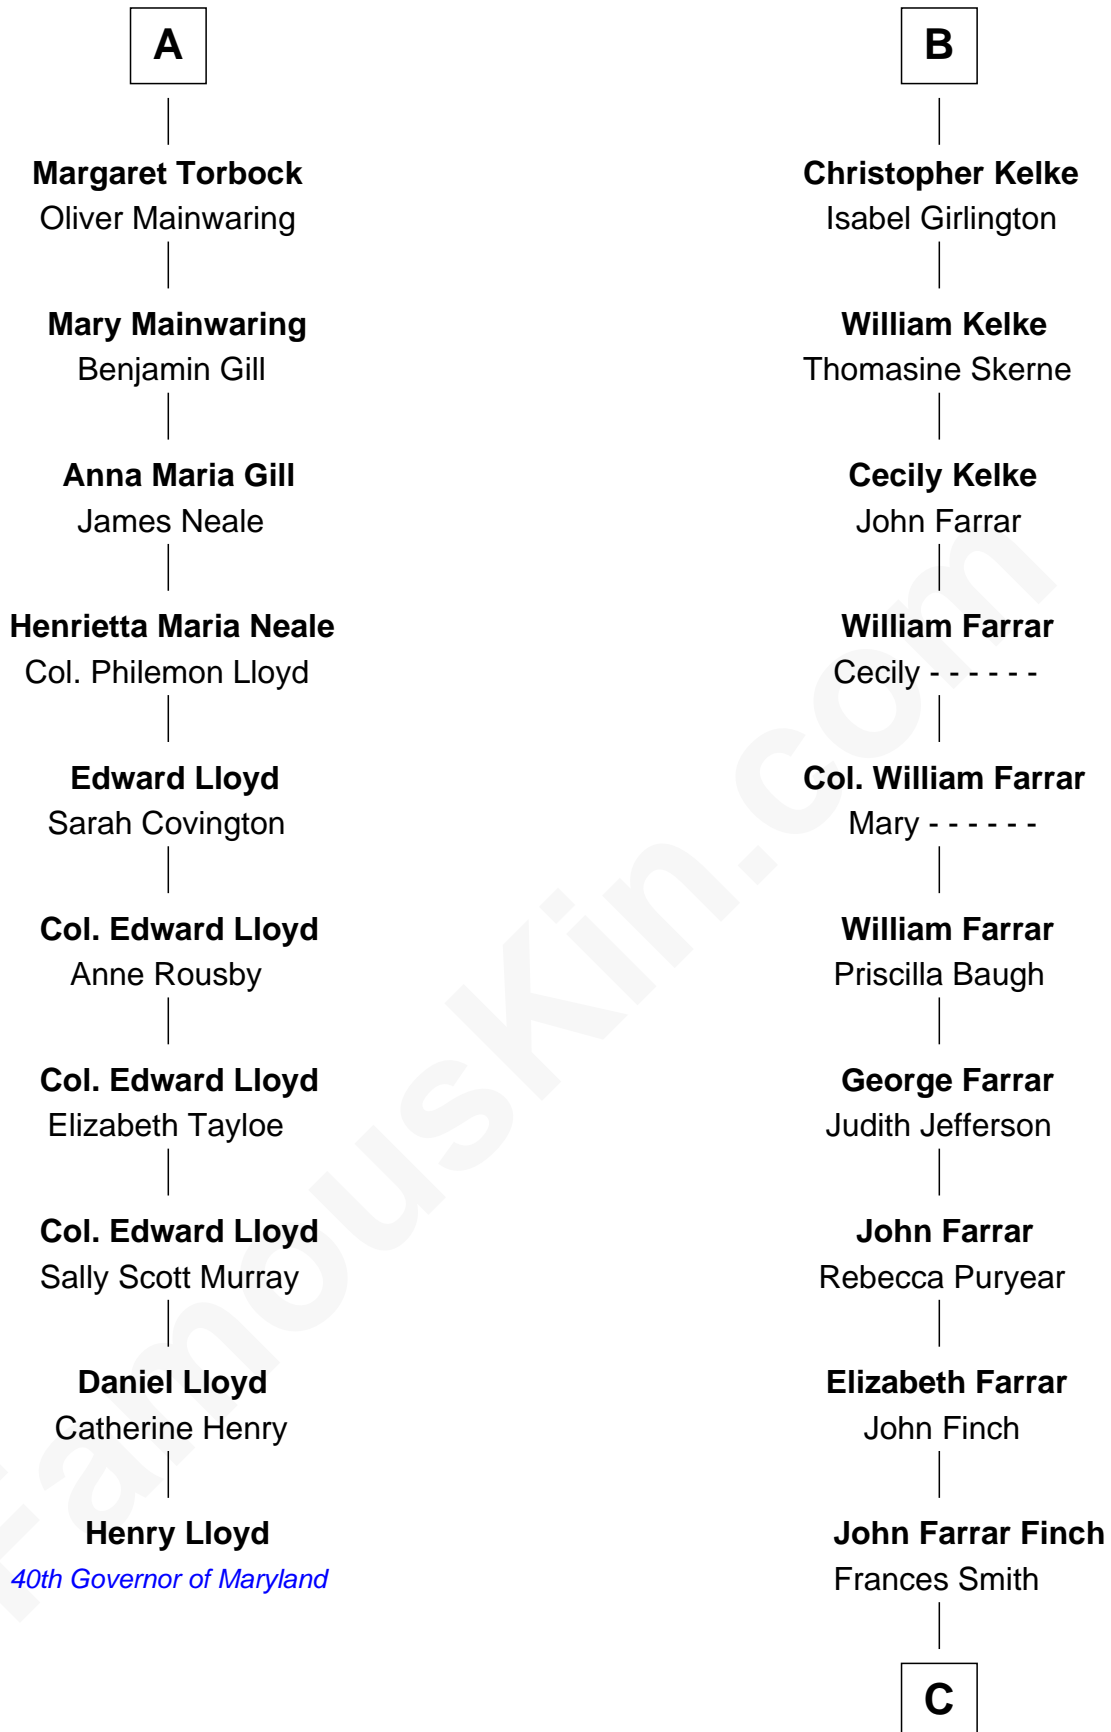

FamousKin.com

Relationship Chart of

Henry Lloyd

40th Governor of Maryland

16th cousin 4 times removed of

Harper Lee

Author of *To Kill a Mockingbird*

C