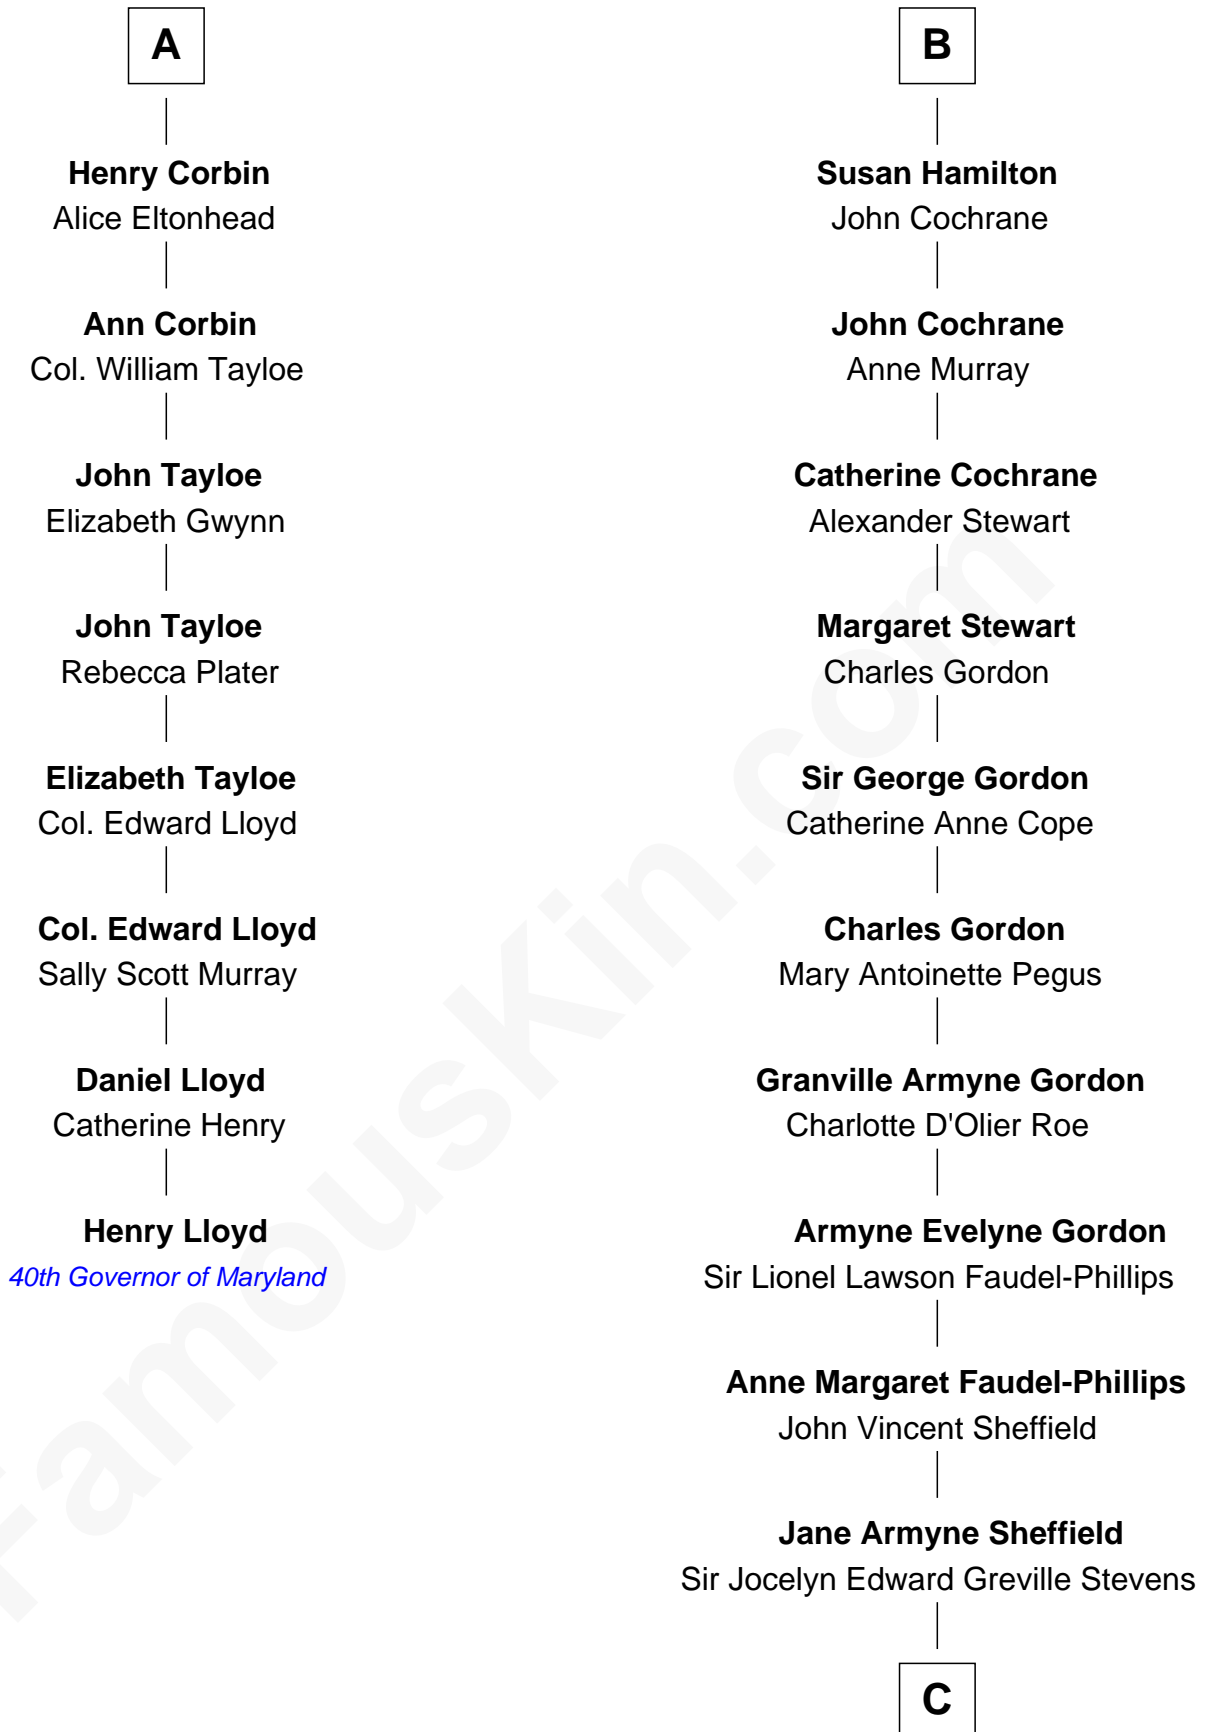

FamousKin.com

Relationship Chart of

Henry Lloyd

40th Governor of Maryland

14th cousin 4 times removed of

Cara Delevingne

Fashion Model and Movie Actress

C

Pandora Anne Stevens
Charles Hamar Delevingne

Cara Delevingne
Model and Actress

FamousKin.com