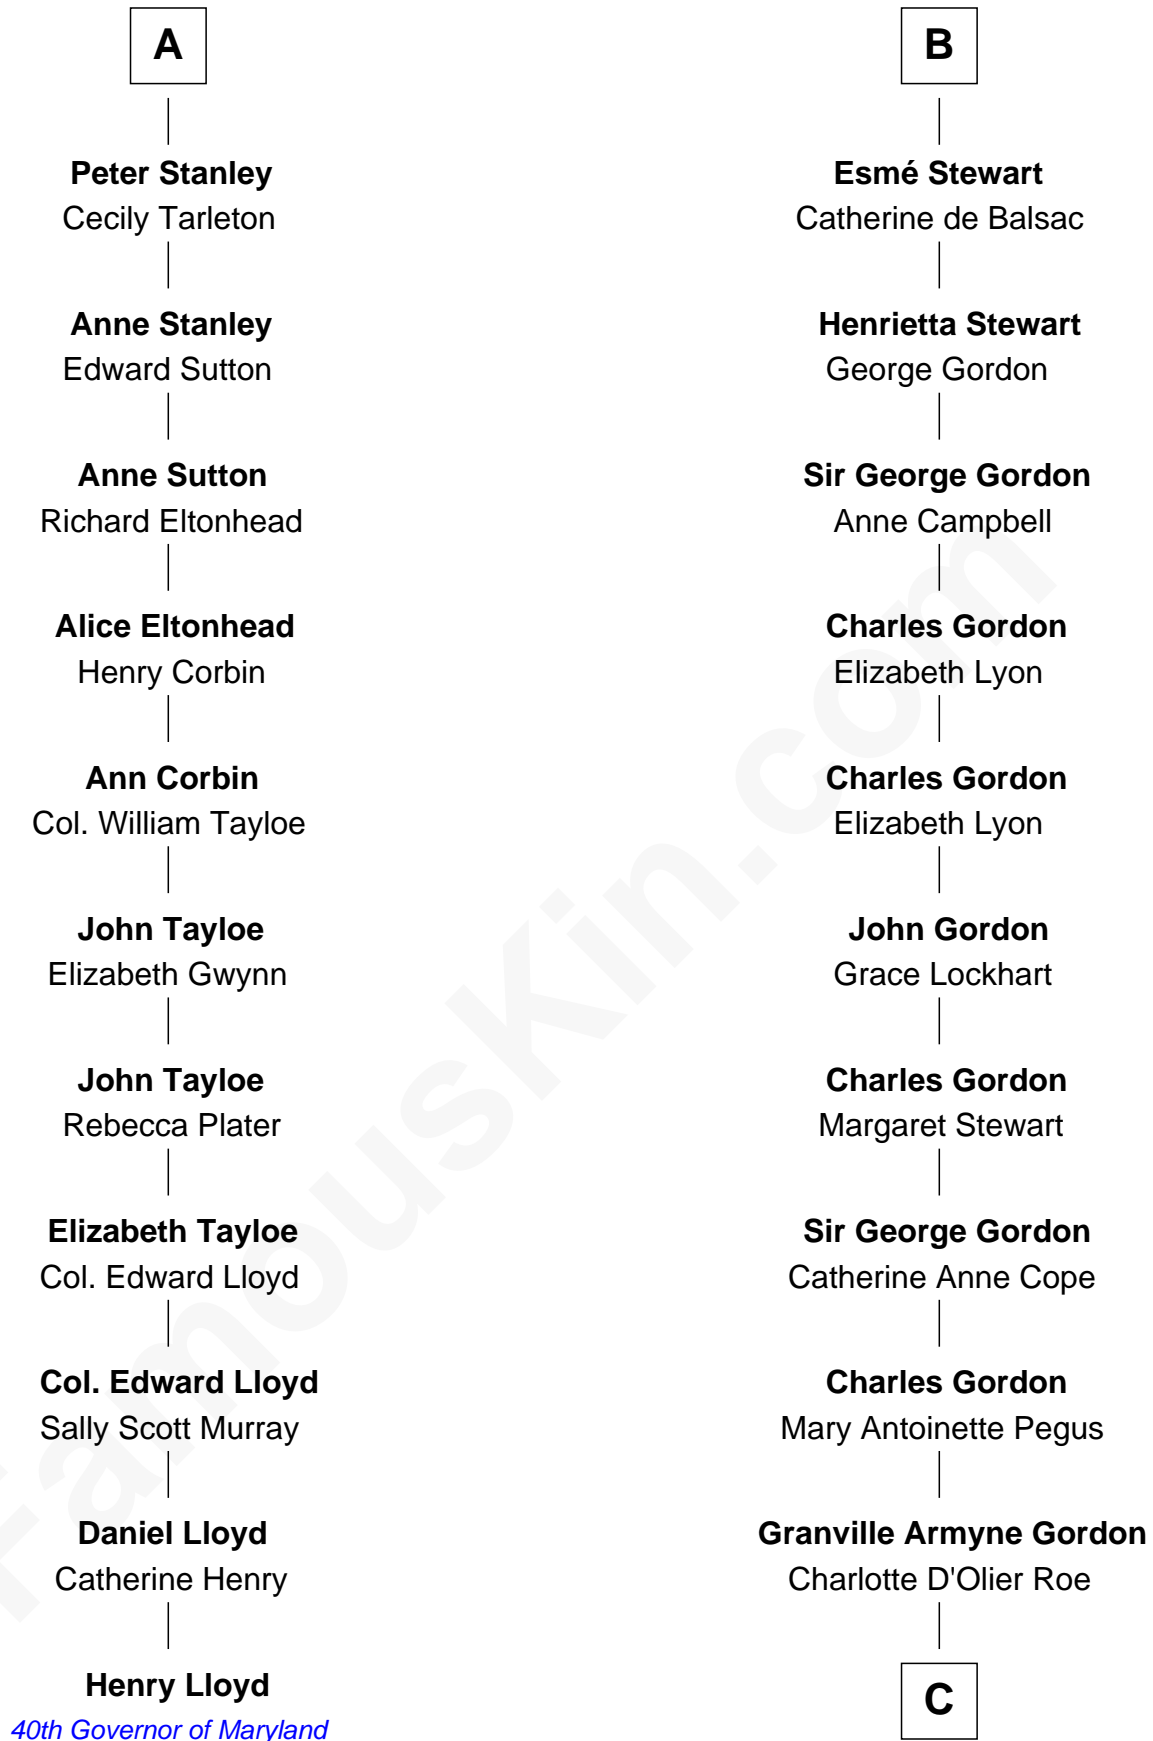

FamousKin.com

Relationship Chart of

Henry Lloyd

40th Governor of Maryland

17th cousin 4 times removed of

Cara Delevingne

Fashion Model and Movie Actress

Sir Robert de Holland

Maude la Zouche

C

Armyne Evelyne Gordon

Sir Lionel Lawson Faudel-Phillips

Anne Margaret Faudel-Phillips

John Vincent Sheffield

Jane Armyne Sheffield

Sir Jocelyn Edward Greville Stevens