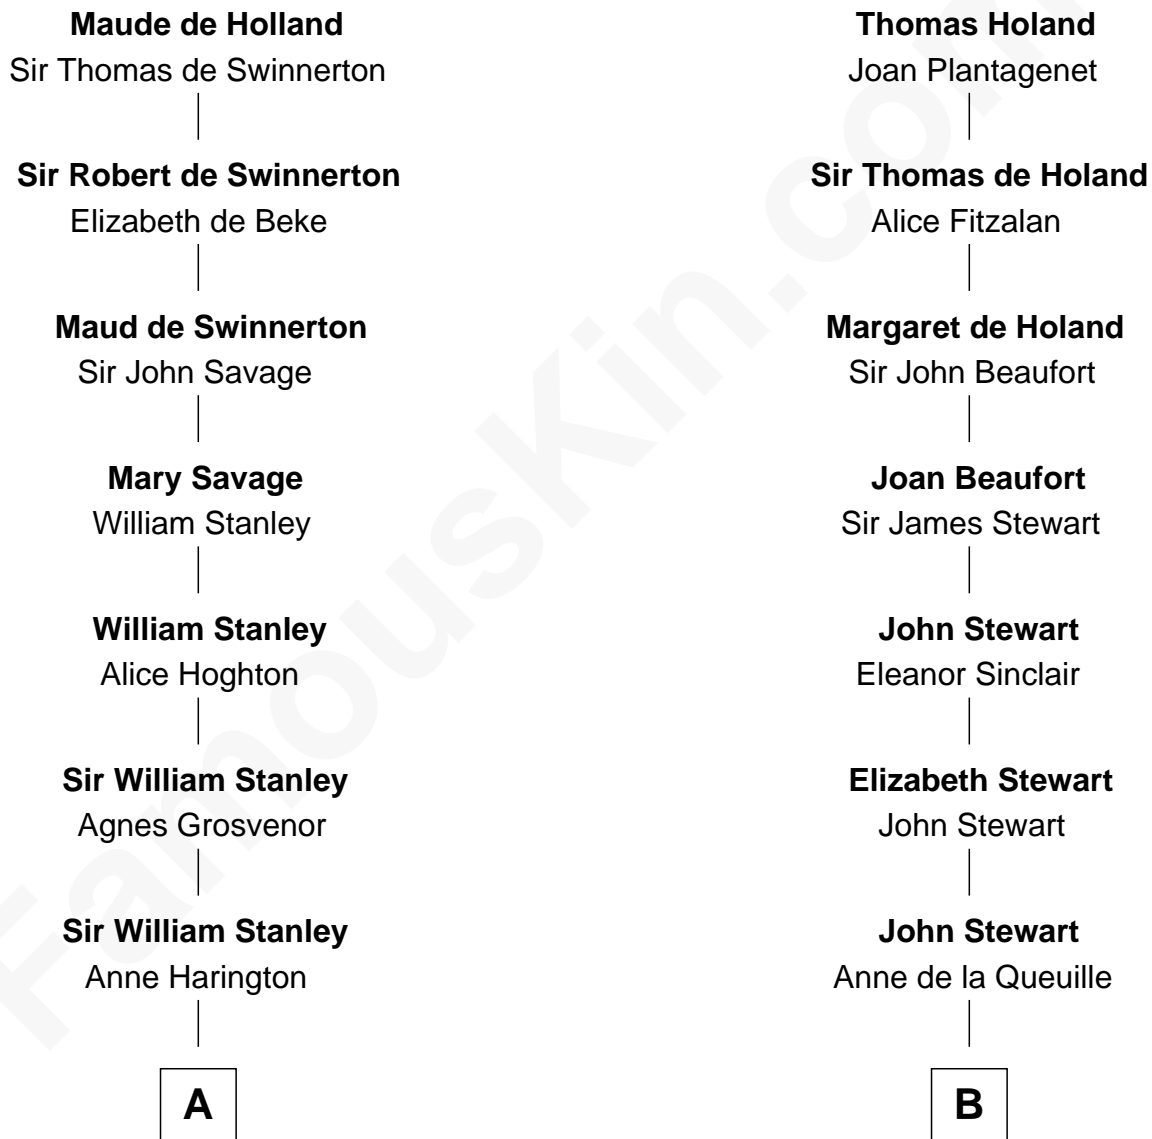

FamousKin.com

Relationship Chart of

Henry Lloyd

40th Governor of Maryland

17th cousin 4 times removed of

Cara Delevingne

Fashion Model and Movie Actress

Sir Robert de Holland

Maude la Zouche

C

Armyne Evelyne Gordon

Sir Lionel Lawson Faudel-Phillips

Anne Margaret Faudel-Phillips

John Vincent Sheffield

Jane Armyne Sheffield

Sir Jocelyn Edward Greville Stevens