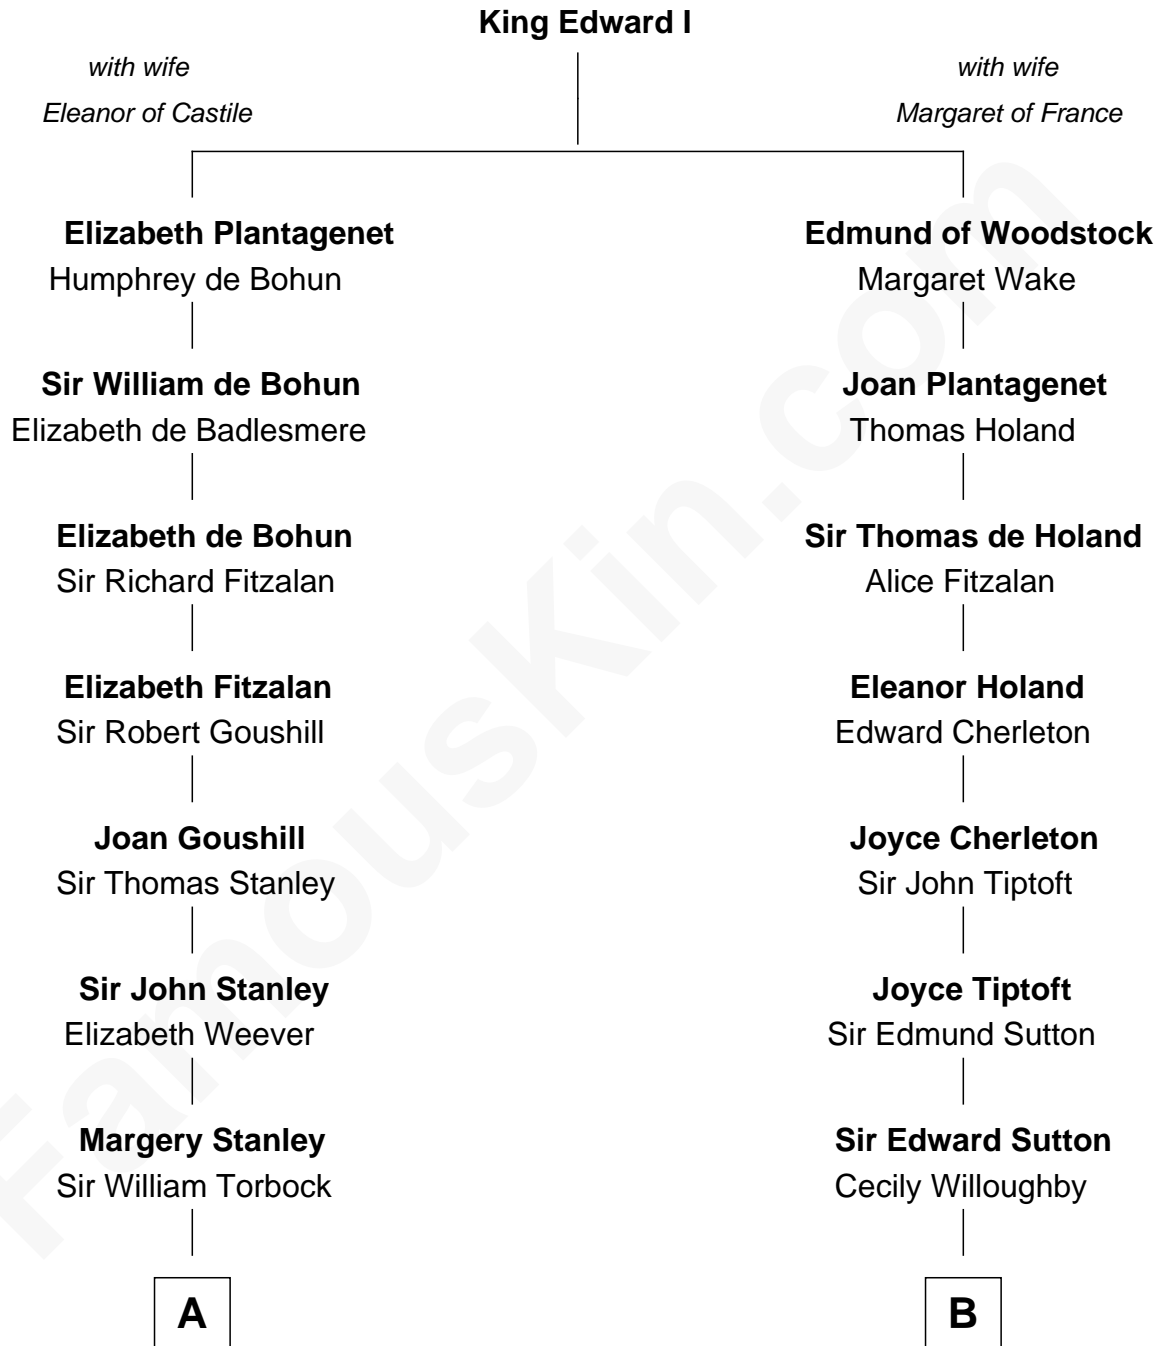

FamousKin.com

Relationship Chart of

Henry Lloyd

40th Governor of Maryland

18th cousin 1 time removed of

Dr. H. H. Holmes

Serial Killer aka "Devil in the White City"

C

Daniel Lloyd
Catherine Henry

Henry Lloyd
40th Governor of Maryland

D

Scribner Mudgett
Nancy Prescott

Levi Horton Mudgett
Theodate Page Price

Dr. H. H. Holmes
Serial Killer Dr. H. H. Holmes

FamousKin.com