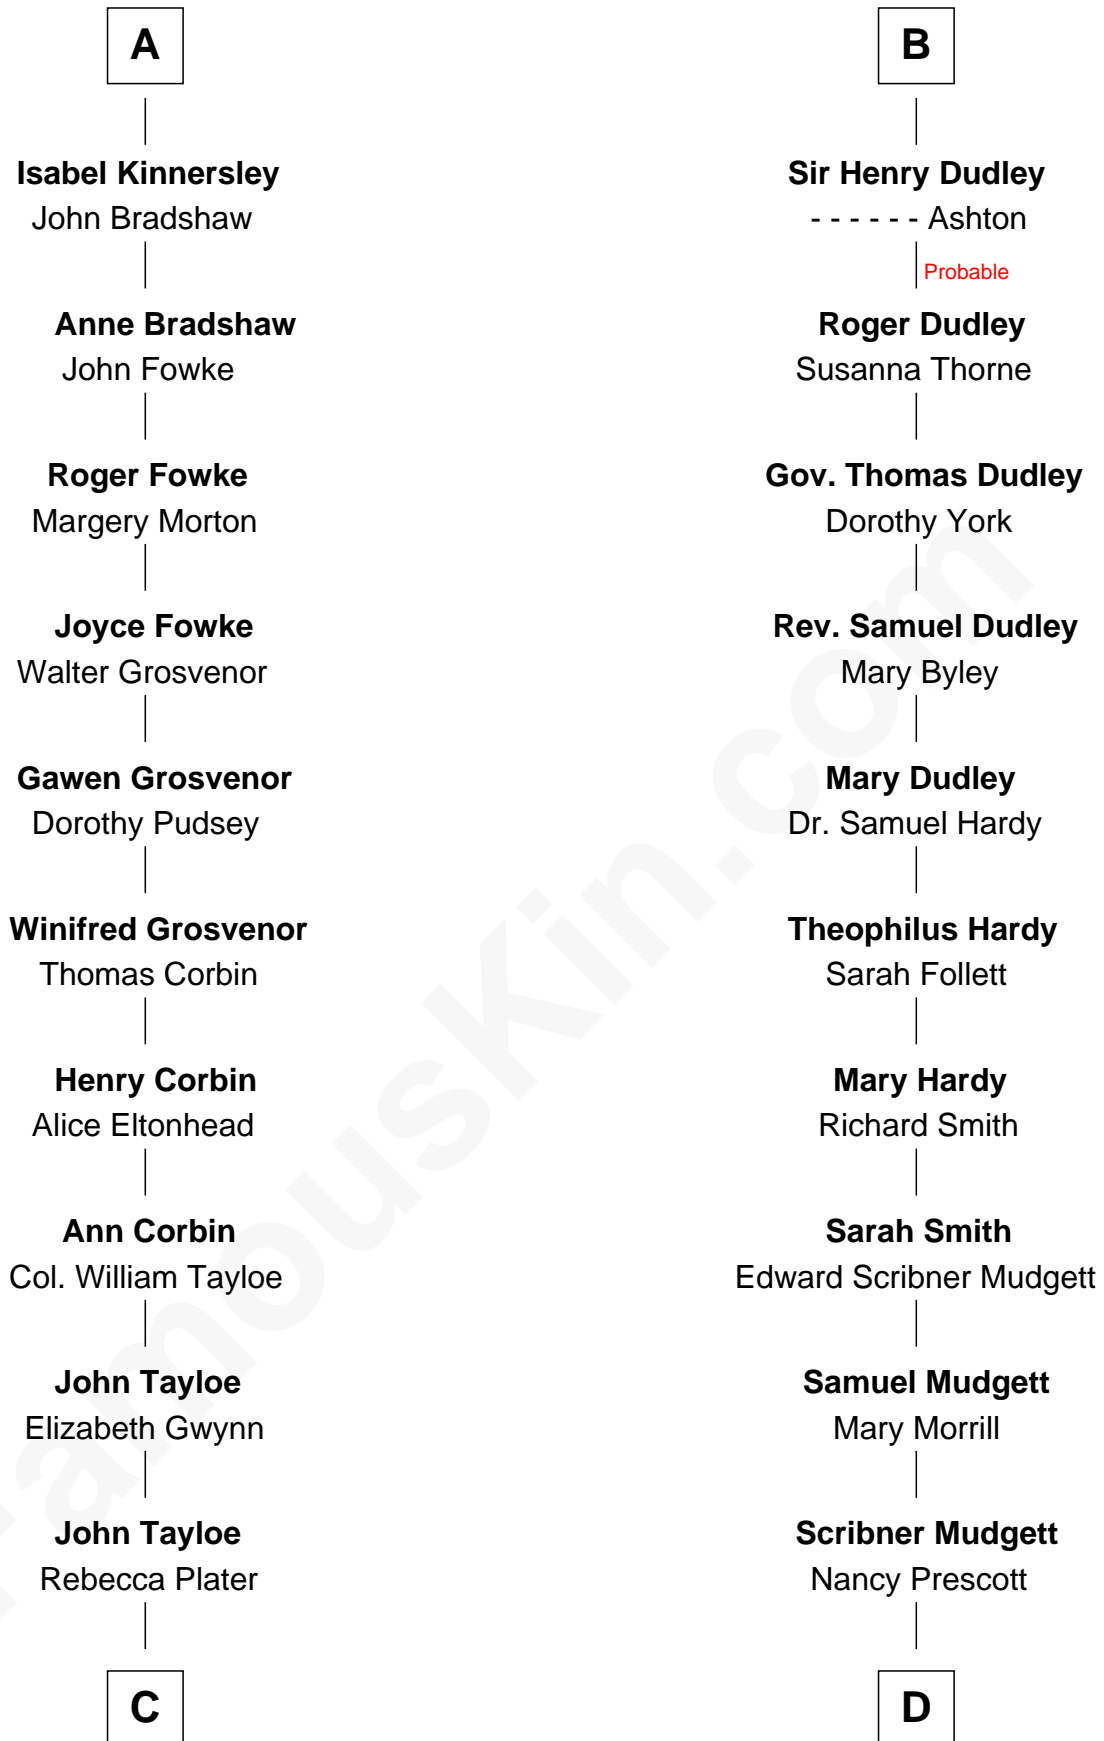

FamousKin.com

Relationship Chart of

Henry Lloyd

40th Governor of Maryland

18th cousin 2 times removed of

Dr. H. H. Holmes

Serial Killer aka "Devil in the White City"

C

Elizabeth Tayloe
Col. Edward Lloyd

Col. Edward Lloyd
Sally Scott Murray

Daniel Lloyd
Catherine Henry

Henry Lloyd
40th Governor of Maryland

D

Levi Horton Mudgett
Theodate Page Price

Dr. H. H. Holmes
Serial Killer Dr. H. H. Holmes