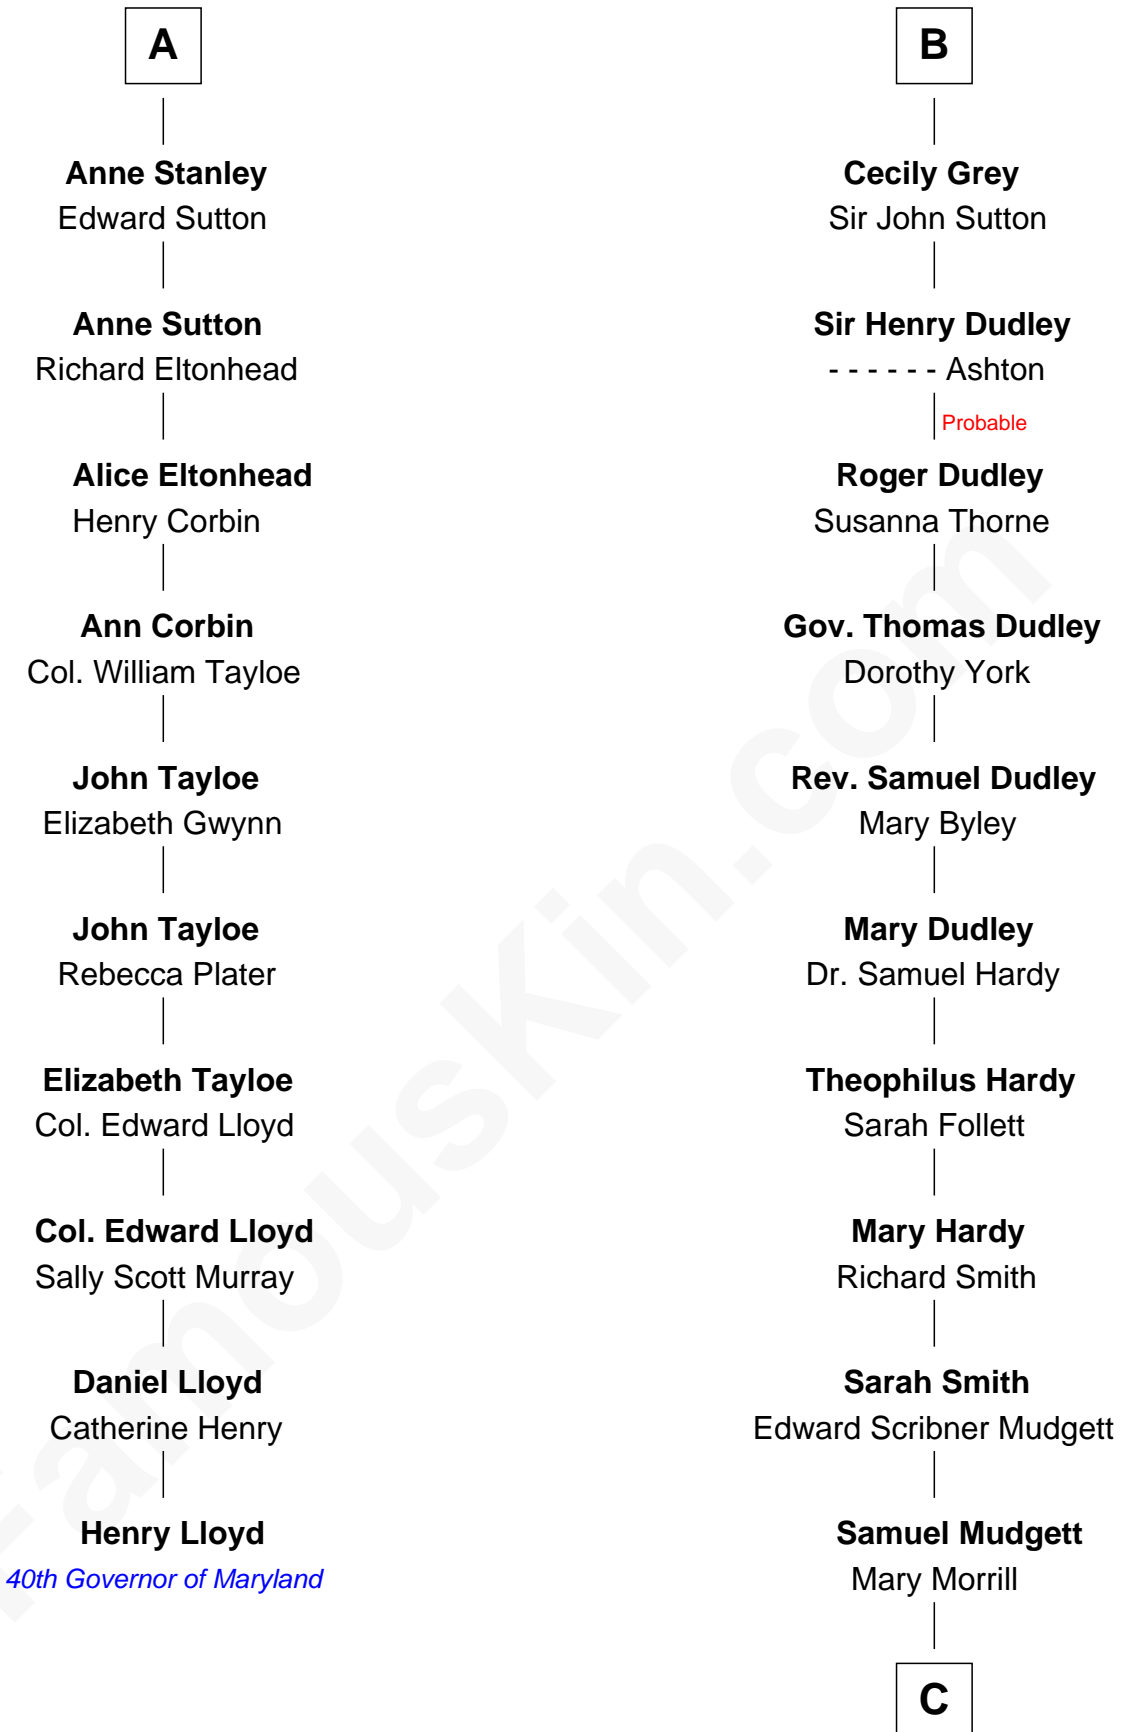

## Relationship Chart of

### Henry Lloyd

40th Governor of Maryland

16th cousin 3 times removed of

**Dr. H. H. Holmes**

Serial Killer aka "Devil in the White City"

**C**

—  
**Scribner Mudgett**

Nancy Prescott

—  
**Levi Horton Mudgett**

Theodate Page Price

—  
**Dr. H. H. Holmes**

*Serial Killer Dr. H. H. Holmes*

FamousKin.com