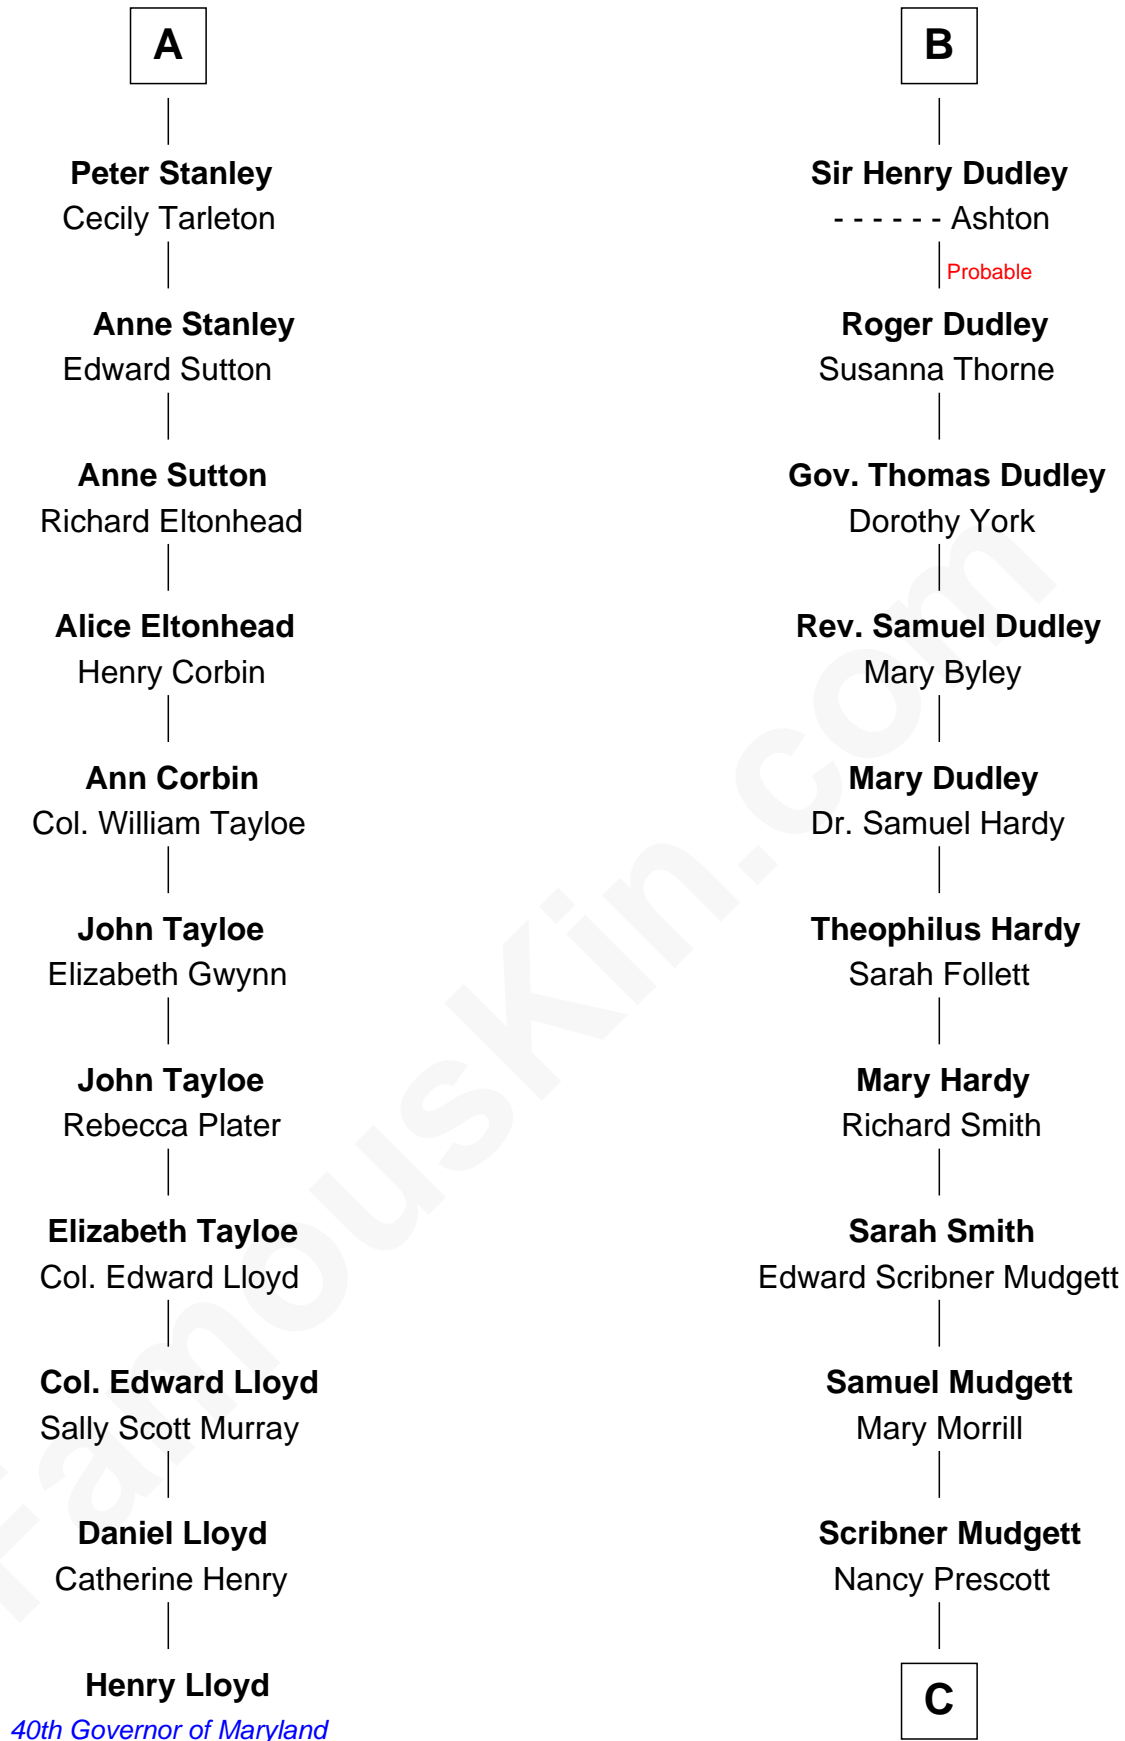

FamousKin.com

Relationship Chart of

Henry Lloyd

40th Governor of Maryland

17th cousin 1 time removed of

Dr. H. H. Holmes

Serial Killer aka "Devil in the White City"

C

Levi Horton Mudgett
Theodate Page Price

Dr. H. H. Holmes
Serial Killer Dr. H. H. Holmes

FamousKin.com