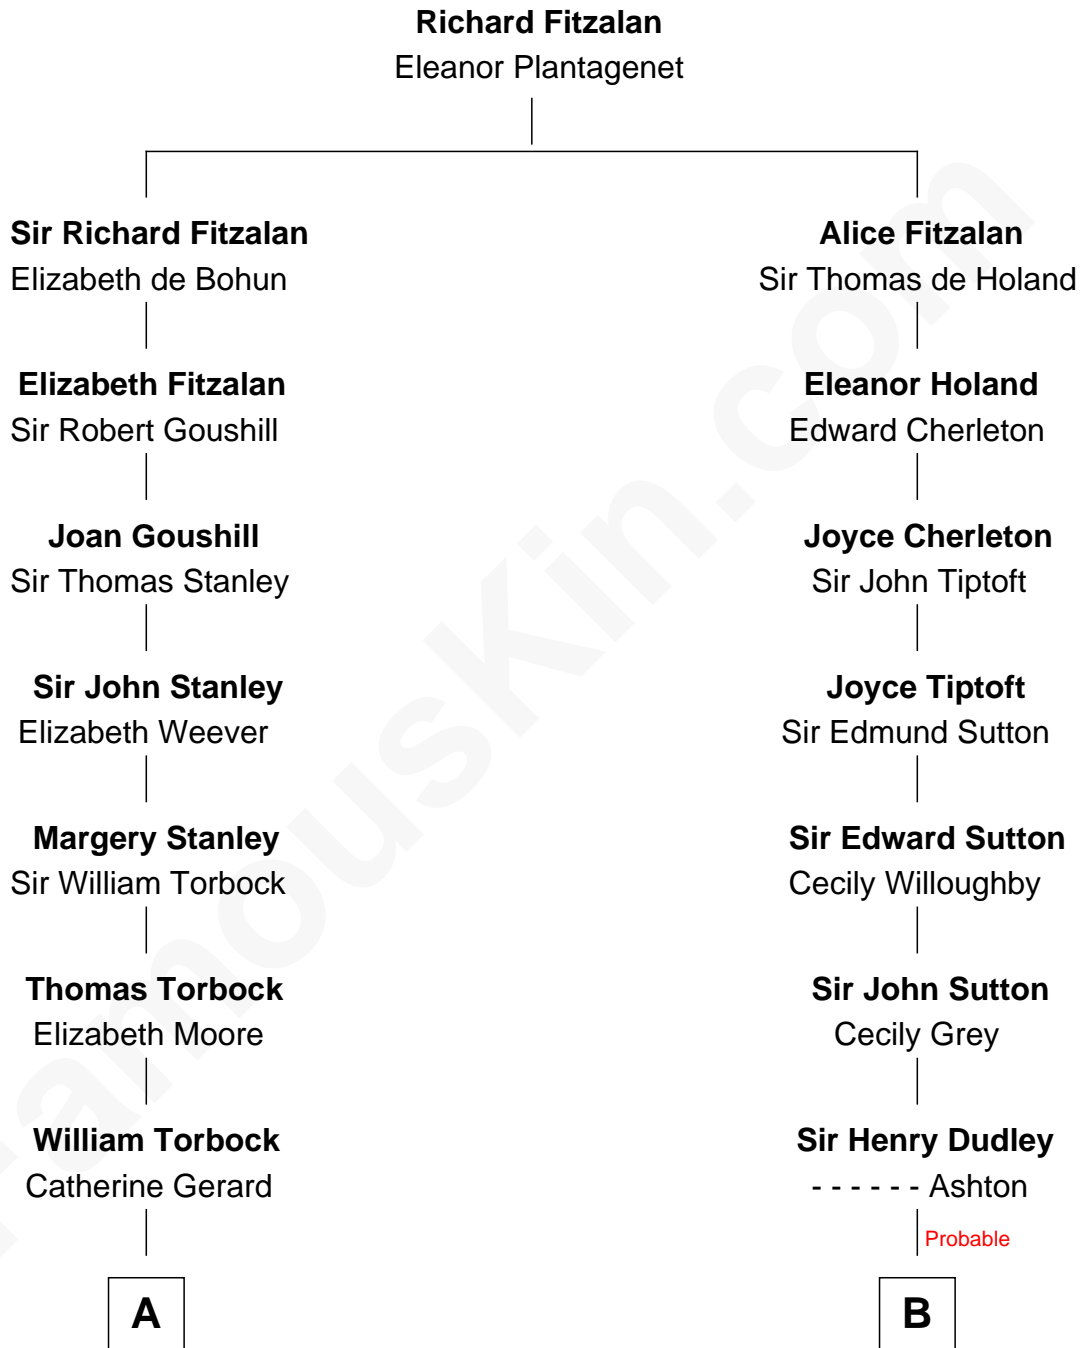

FamousKin.com

Relationship Chart of

Henry Lloyd

40th Governor of Maryland

16th cousin 1 time removed of

Dr. H. H. Holmes

Serial Killer aka "Devil in the White City"

A

Margaret Torbock

Oliver Mainwaring

Mary Mainwaring

Benjamin Gill

Anna Maria Gill

James Neale

Henrietta Maria Neale

Col. Philemon Lloyd

Edward Lloyd

Sarah Covington

Col. Edward Lloyd

Anne Rousby

Col. Edward Lloyd

Elizabeth Tayloe

Col. Edward Lloyd

Sally Scott Murray