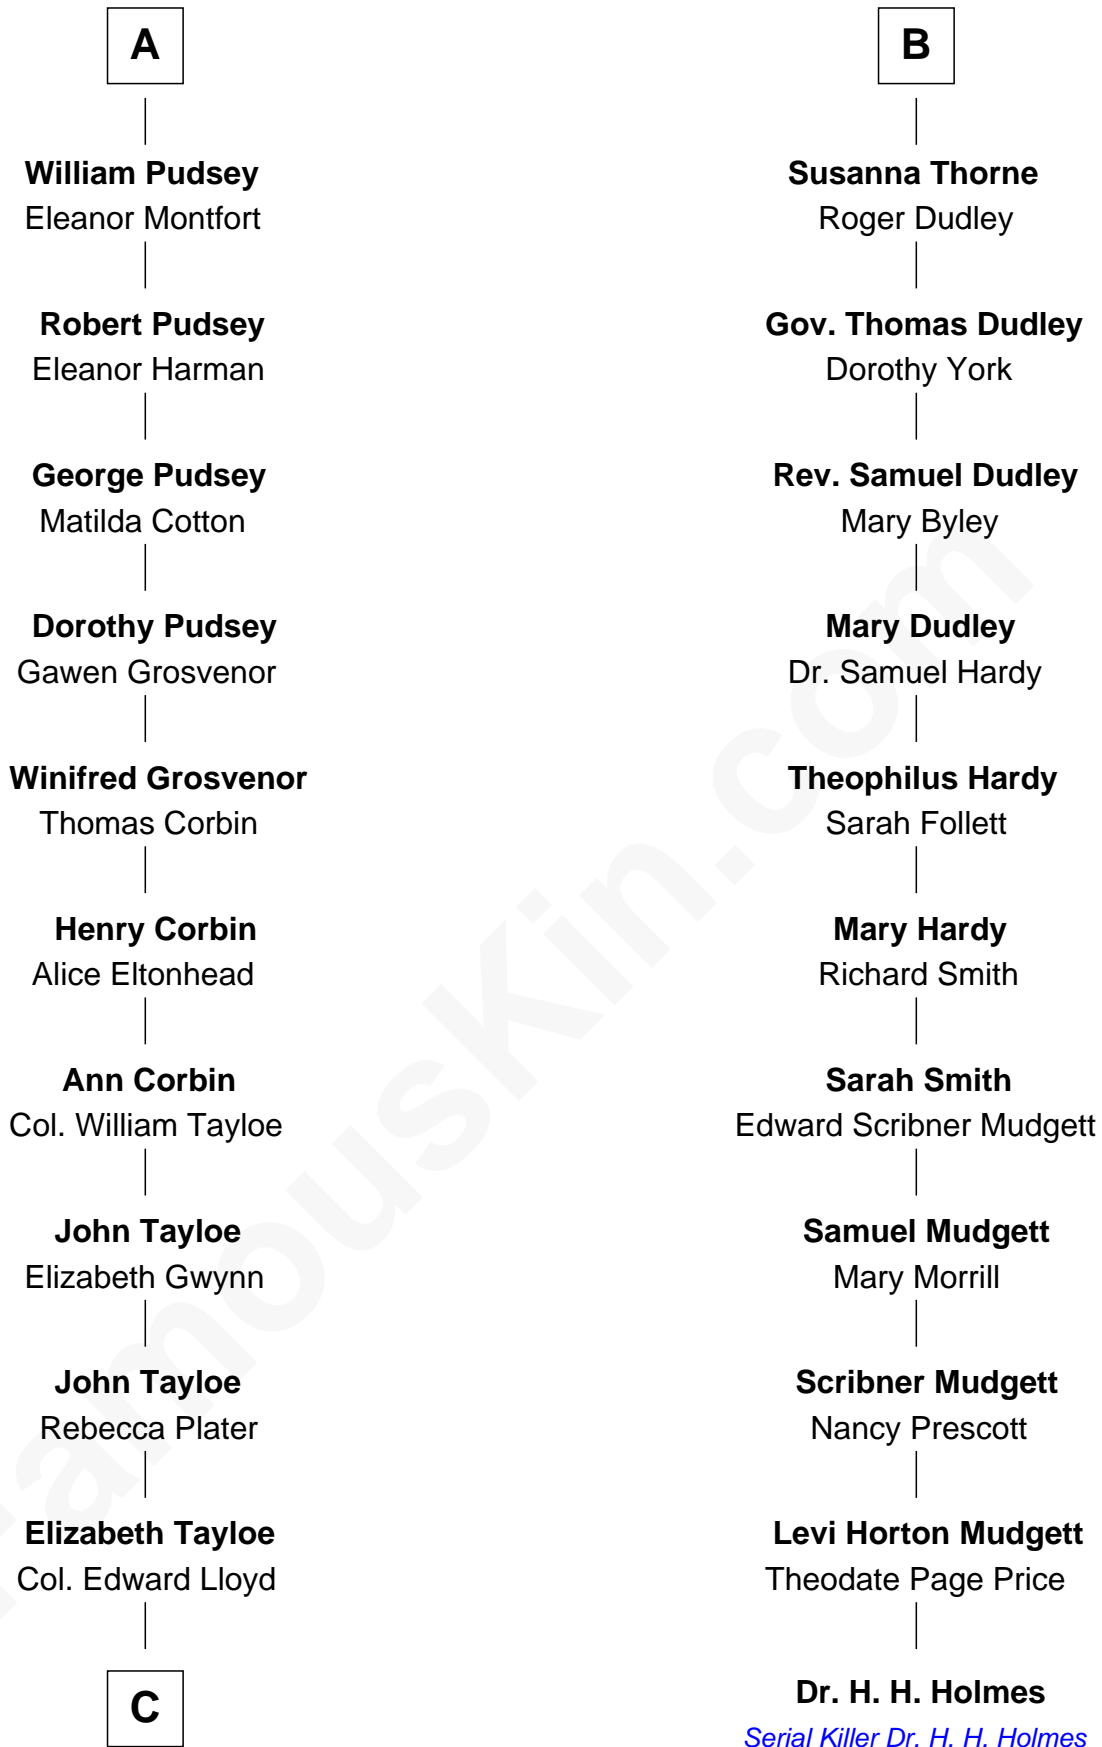

## Relationship Chart of

### Henry Lloyd

40th Governor of Maryland

17th cousin 2 times removed of

**Dr. H. H. Holmes**

Serial Killer aka "Devil in the White City"

**C**

Col. Edward Lloyd

Sally Scott Murray

Daniel Lloyd

Catherine Henry

Henry Lloyd

*40th Governor of Maryland*

FamousKin.com