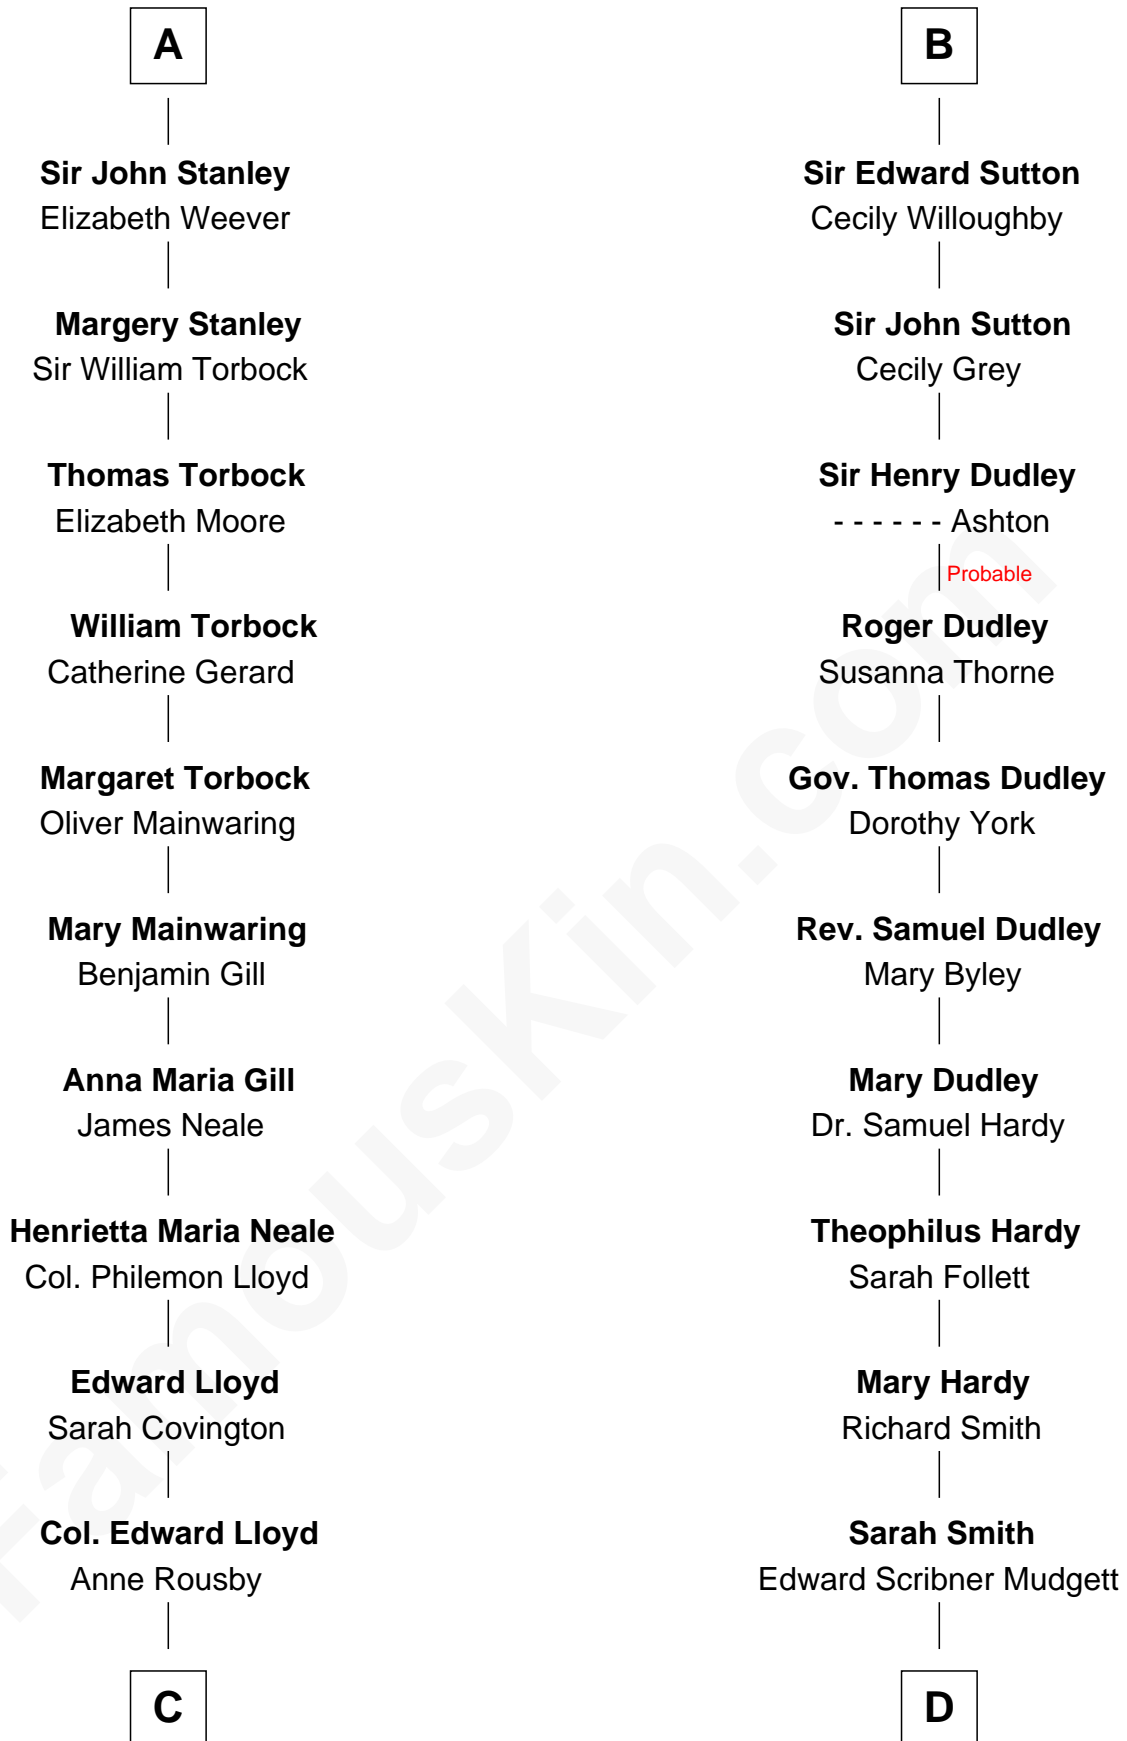

FamousKin.com Relationship Chart of

Henry Lloyd

40th Governor of Maryland

20th cousin of

Dr. H. H. Holmes

Serial Killer aka "Devil in the White City"

William de Braiose

Eva Marshal

Eleanor de Braiose
Sir Humphrey de Bohun

Humphrey de Bohun
Maud de Fiennes

Humphrey de Bohun
Elizabeth Plantagenet

Sir William de Bohun
Elizabeth de Badlesmere

Elizabeth de Bohun
Sir Richard Fitzalan

Elizabeth Fitzalan
Sir Robert Goushill

Joan Goushill
Sir Thomas Stanley

A

Eve de Braiose
Sir William de Cantilupe

Milicent de Cantilupe
Eudo la Zouche

Eve la Zouche
Sir Maurice de Berkeley

Thomas de Berkeley
Katherine de Clyvedon

Sir John Berkeley
Elizabeth Betteshorne

Elizabeth Berkeley
Sir John Sutton

Sir Edmund Sutton
Joyce Tiptoft

B

C

Col. Edward Lloyd

Elizabeth Tayloe

Col. Edward Lloyd

Sally Scott Murray