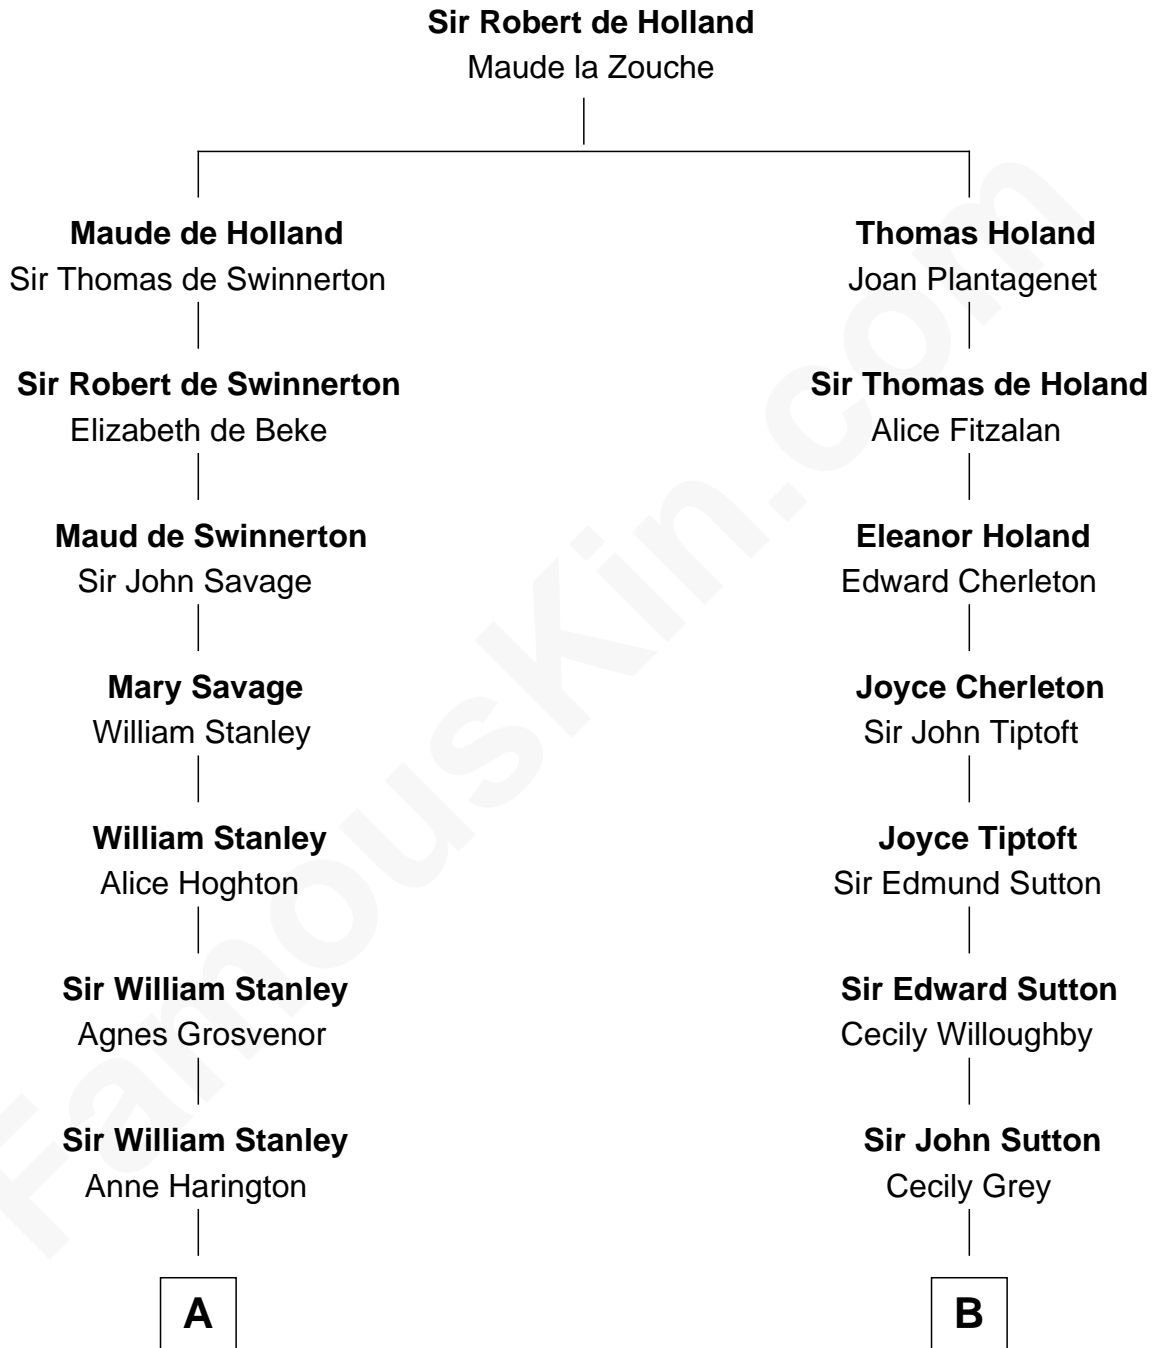

## Relationship Chart of

### Henry Lloyd

40th Governor of Maryland

17th cousin 1 time removed of

**Dr. H. H. Holmes**

Serial Killer aka "Devil in the White City"

**C**

**Levi Horton Mudgett**  
Theodate Page Price

**Dr. H. H. Holmes**  
*Serial Killer Dr. H. H. Holmes*