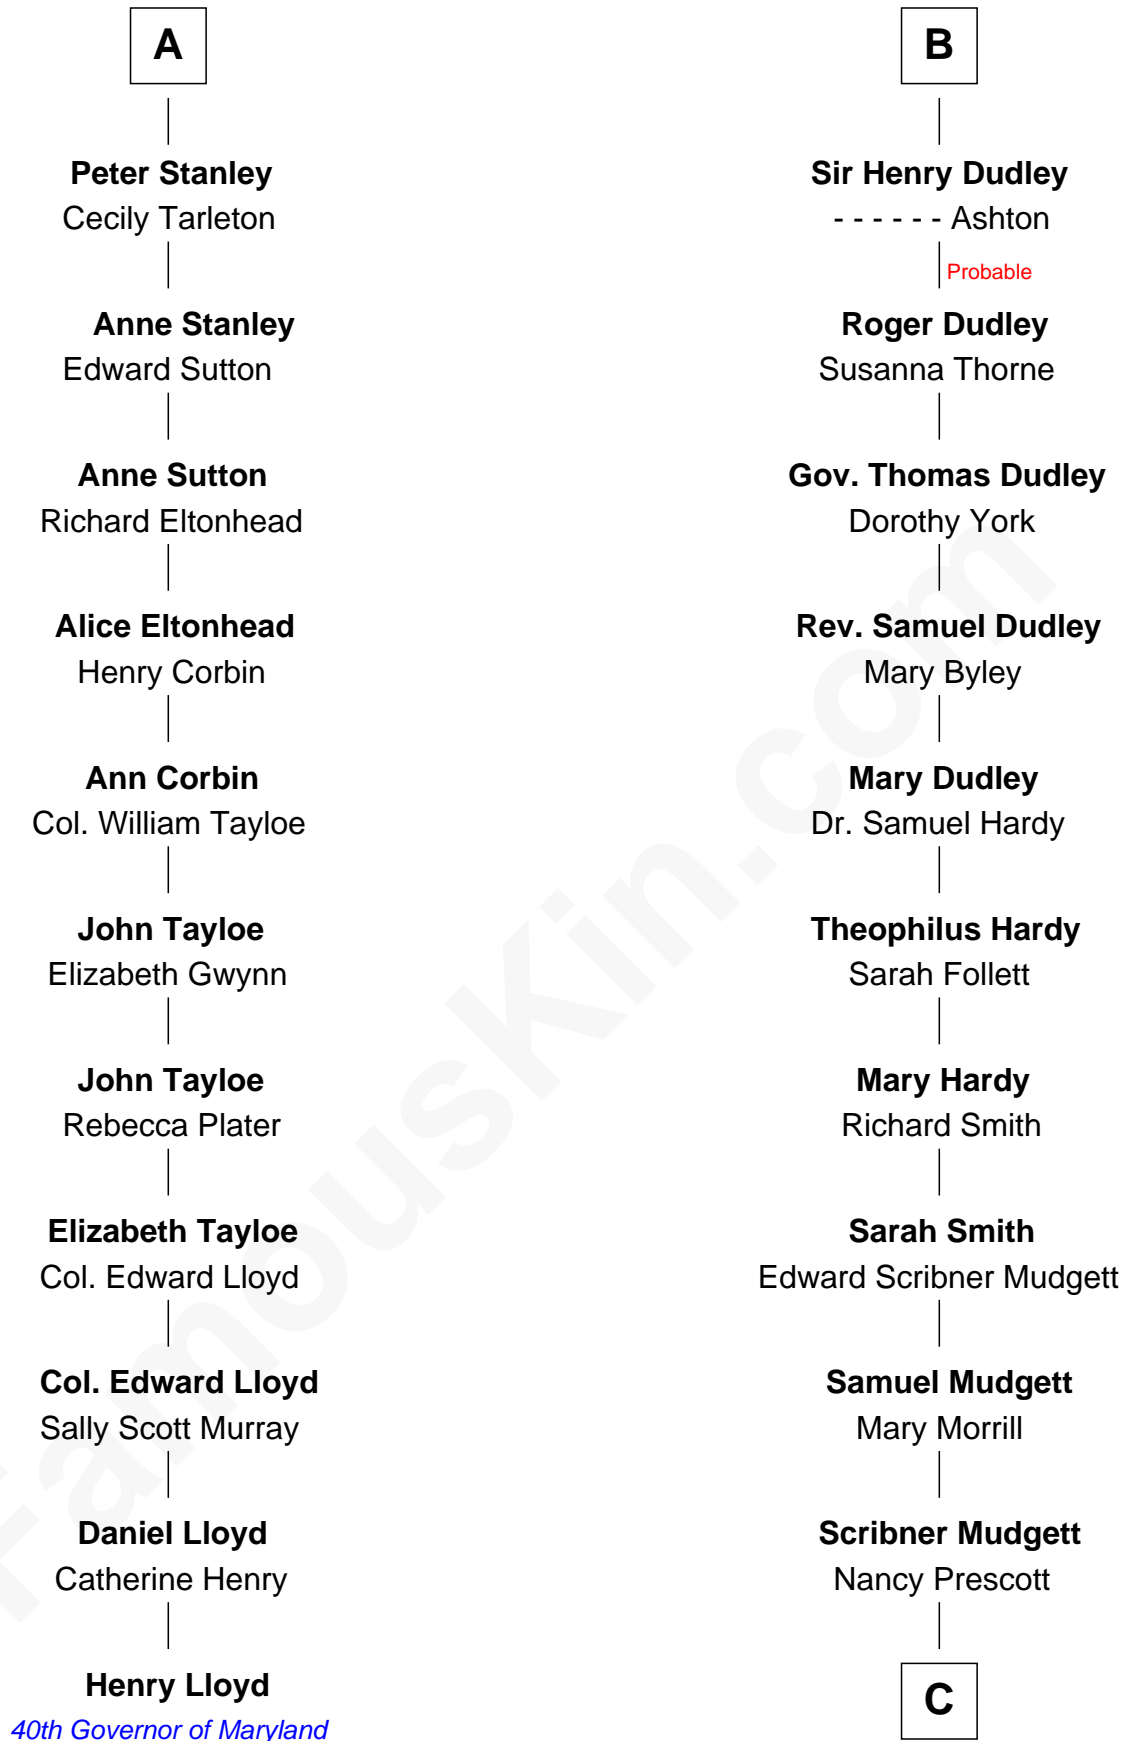

## Relationship Chart of

### Henry Lloyd

40th Governor of Maryland

17th cousin 1 time removed of

**Dr. H. H. Holmes**

Serial Killer aka "Devil in the White City"

**C**

**Levi Horton Mudgett**  
Theodate Page Price

**Dr. H. H. Holmes**  
*Serial Killer Dr. H. H. Holmes*

FamousKin.com