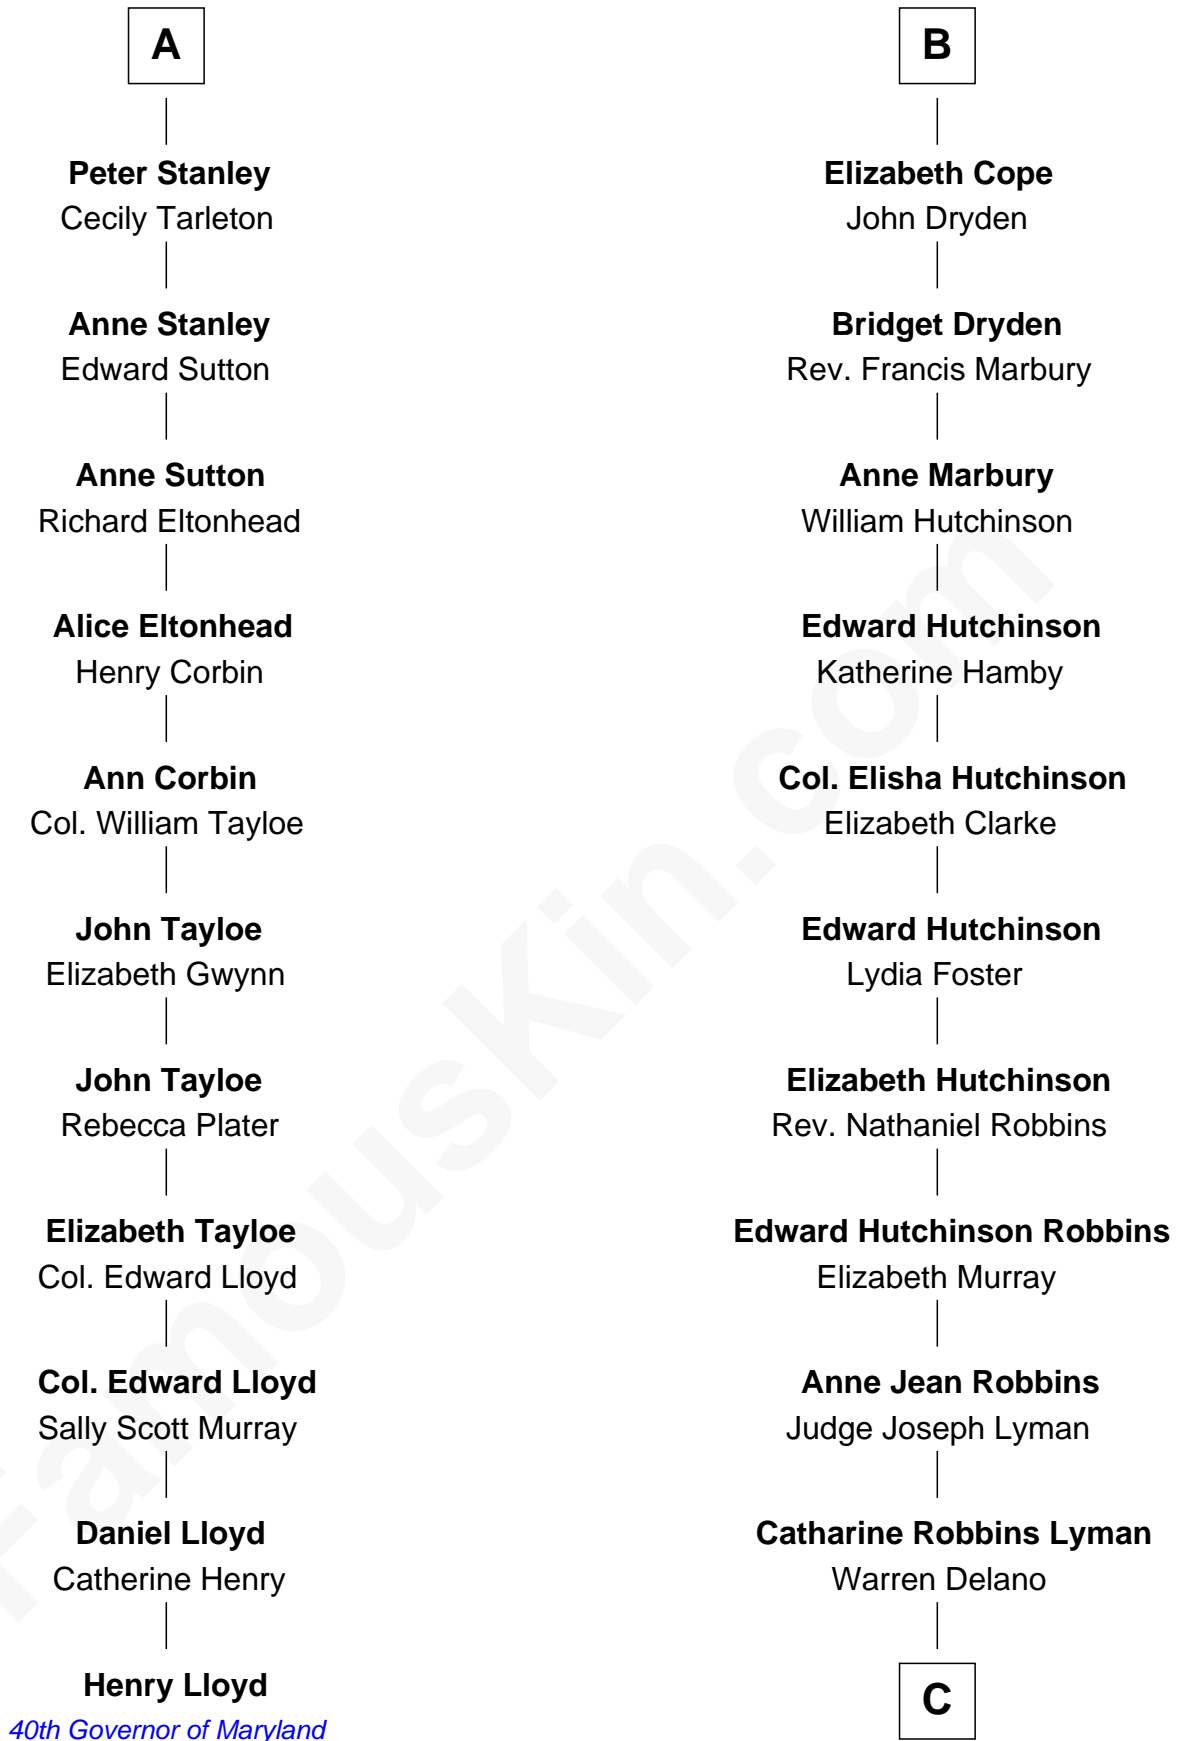

FamousKin.com

Relationship Chart of

Henry Lloyd

40th Governor of Maryland

17th cousin 1 time removed of

Franklin D. Roosevelt

32nd U.S. President

Ralph de Stafford

Elizabeth Greene

William Raleigh

William Stanley

Alice Hoghton

Sir Edward Raleigh

Margaret Verney

Sir William Stanley

Agnes Grosvenor

Sir Edward Raleigh

Anne Chamberlayne

Sir William Stanley

Anne Harington

Bridget Raleigh

Sir John Cope

A

B

C

Sara Delano
James Roosevelt

Franklin D. Roosevelt
32nd U.S. President

FamousKin.com