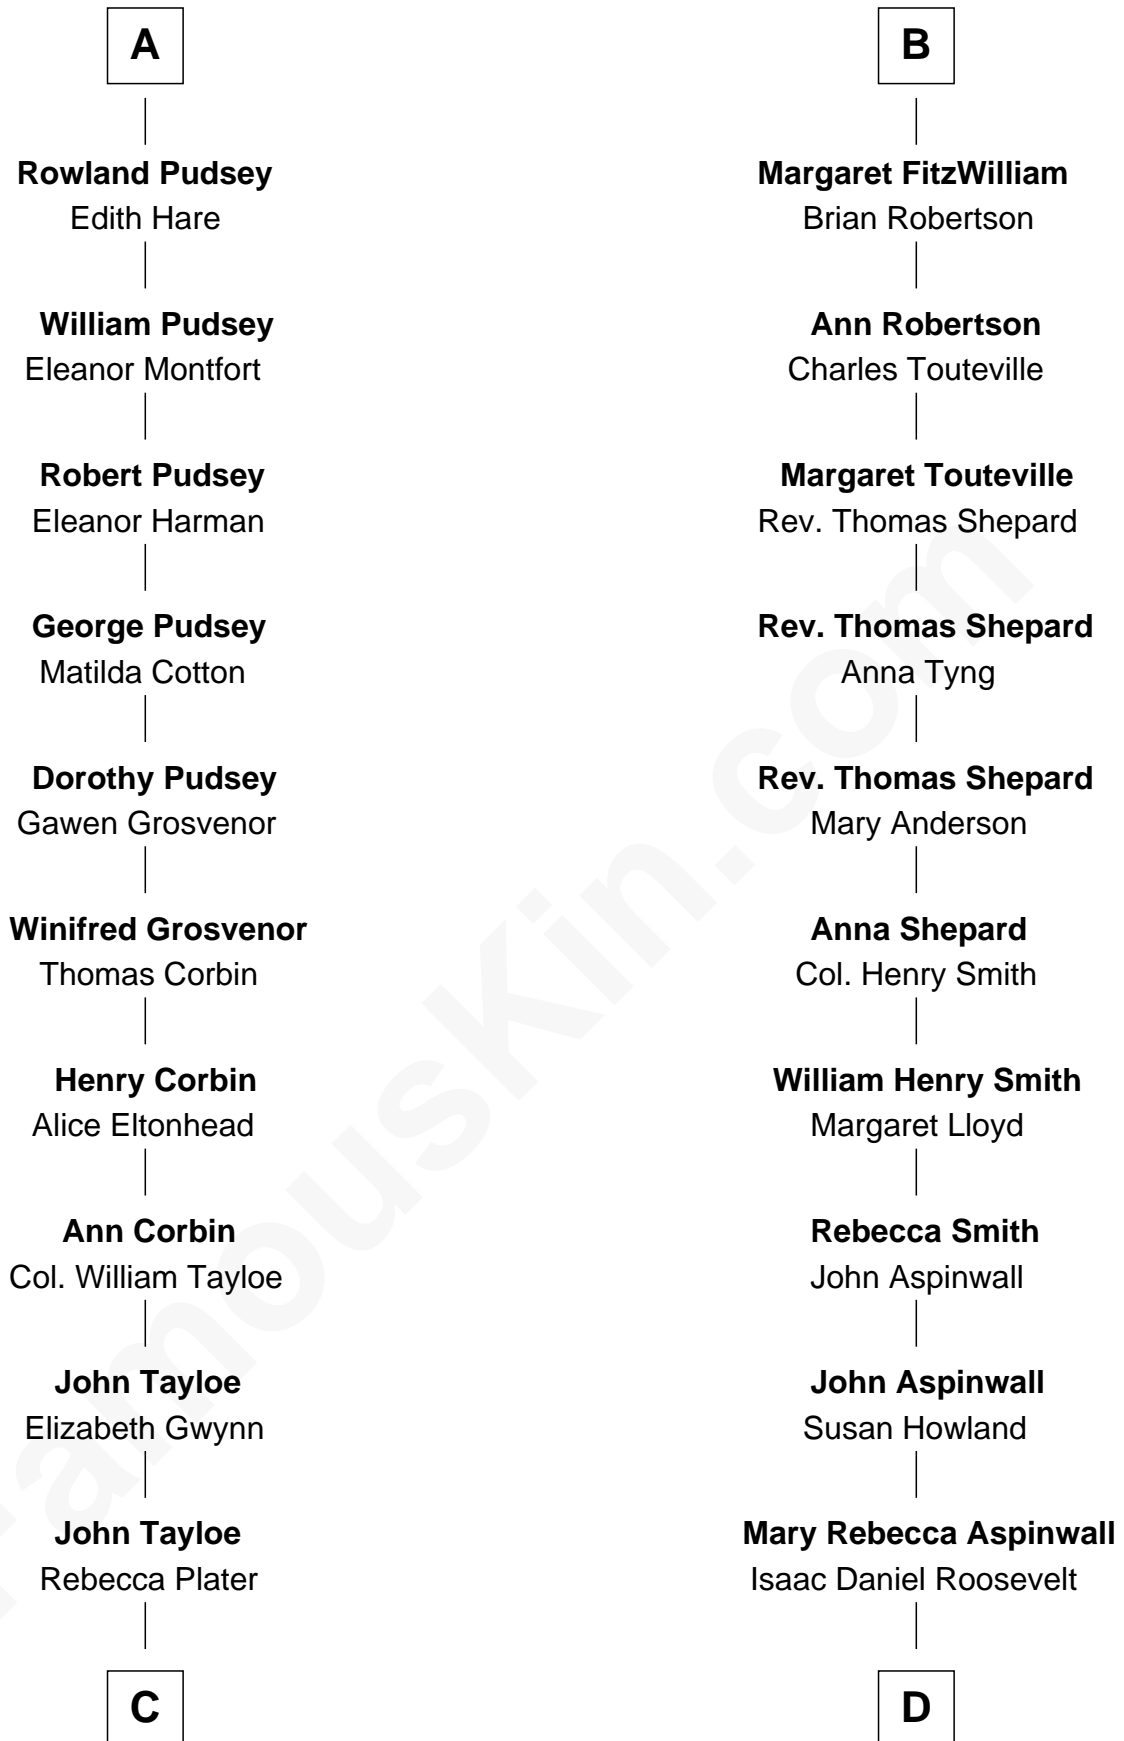

## Relationship Chart of

### Henry Lloyd

40th Governor of Maryland

18th cousin 2 times removed of

### Franklin D. Roosevelt

32nd U.S. President

**Sir John Marmion**

Maud de Furnival

**C**

**Elizabeth Tayloe**  
Col. Edward Lloyd

**Col. Edward Lloyd**  
Sally Scott Murray

**Daniel Lloyd**  
Catherine Henry

**Henry Lloyd**  
*40th Governor of Maryland*

**D**

**James Roosevelt**  
Sara Delano

**Franklin D. Roosevelt**  
*32nd U.S. President*

FamousKin.com