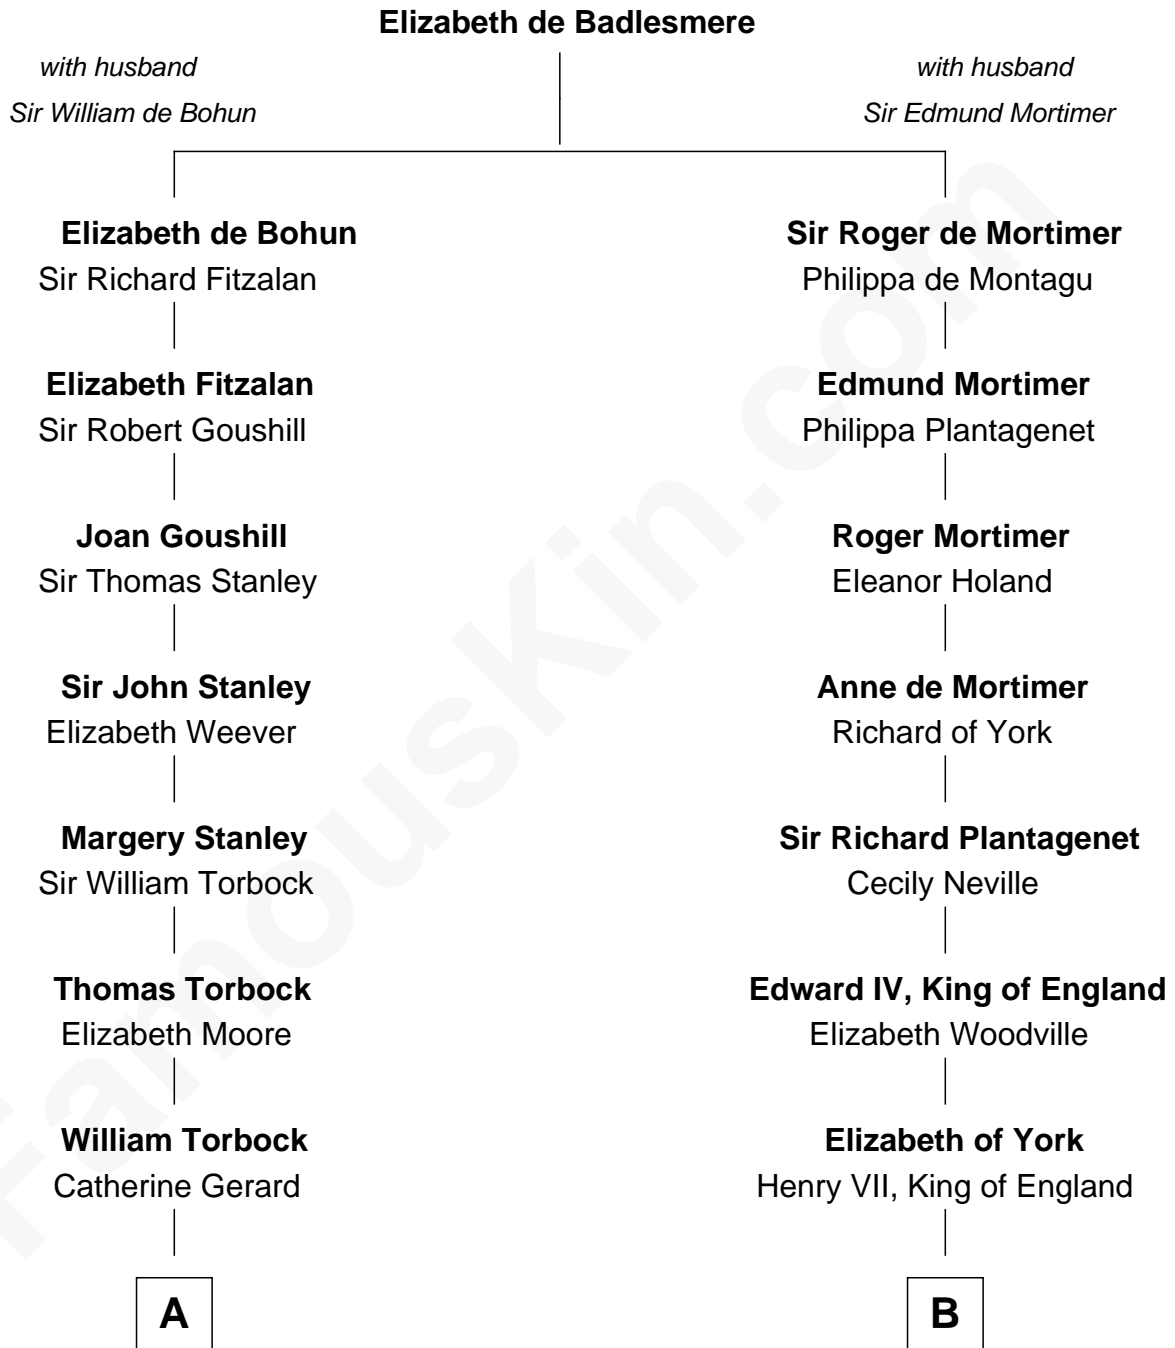

FamousKin.com

Relationship Chart of

Henry Lloyd

40th Governor of Maryland

16th cousin 5 times removed of

Eleanor Roosevelt

First Lady of President Franklin D. Roosevelt

C

Gabriel Ver Planck Ludlow

Elizabeth A. Hunter

Dr. Edward Hunter Ludlow

Elizabeth Livingston

Mary Livingston Ludlow

Valentine Gill Hall

Anna Rebecca Hall

Elliott Roosevelt

Eleanor Roosevelt

First Lady of Franklin Roosevelt