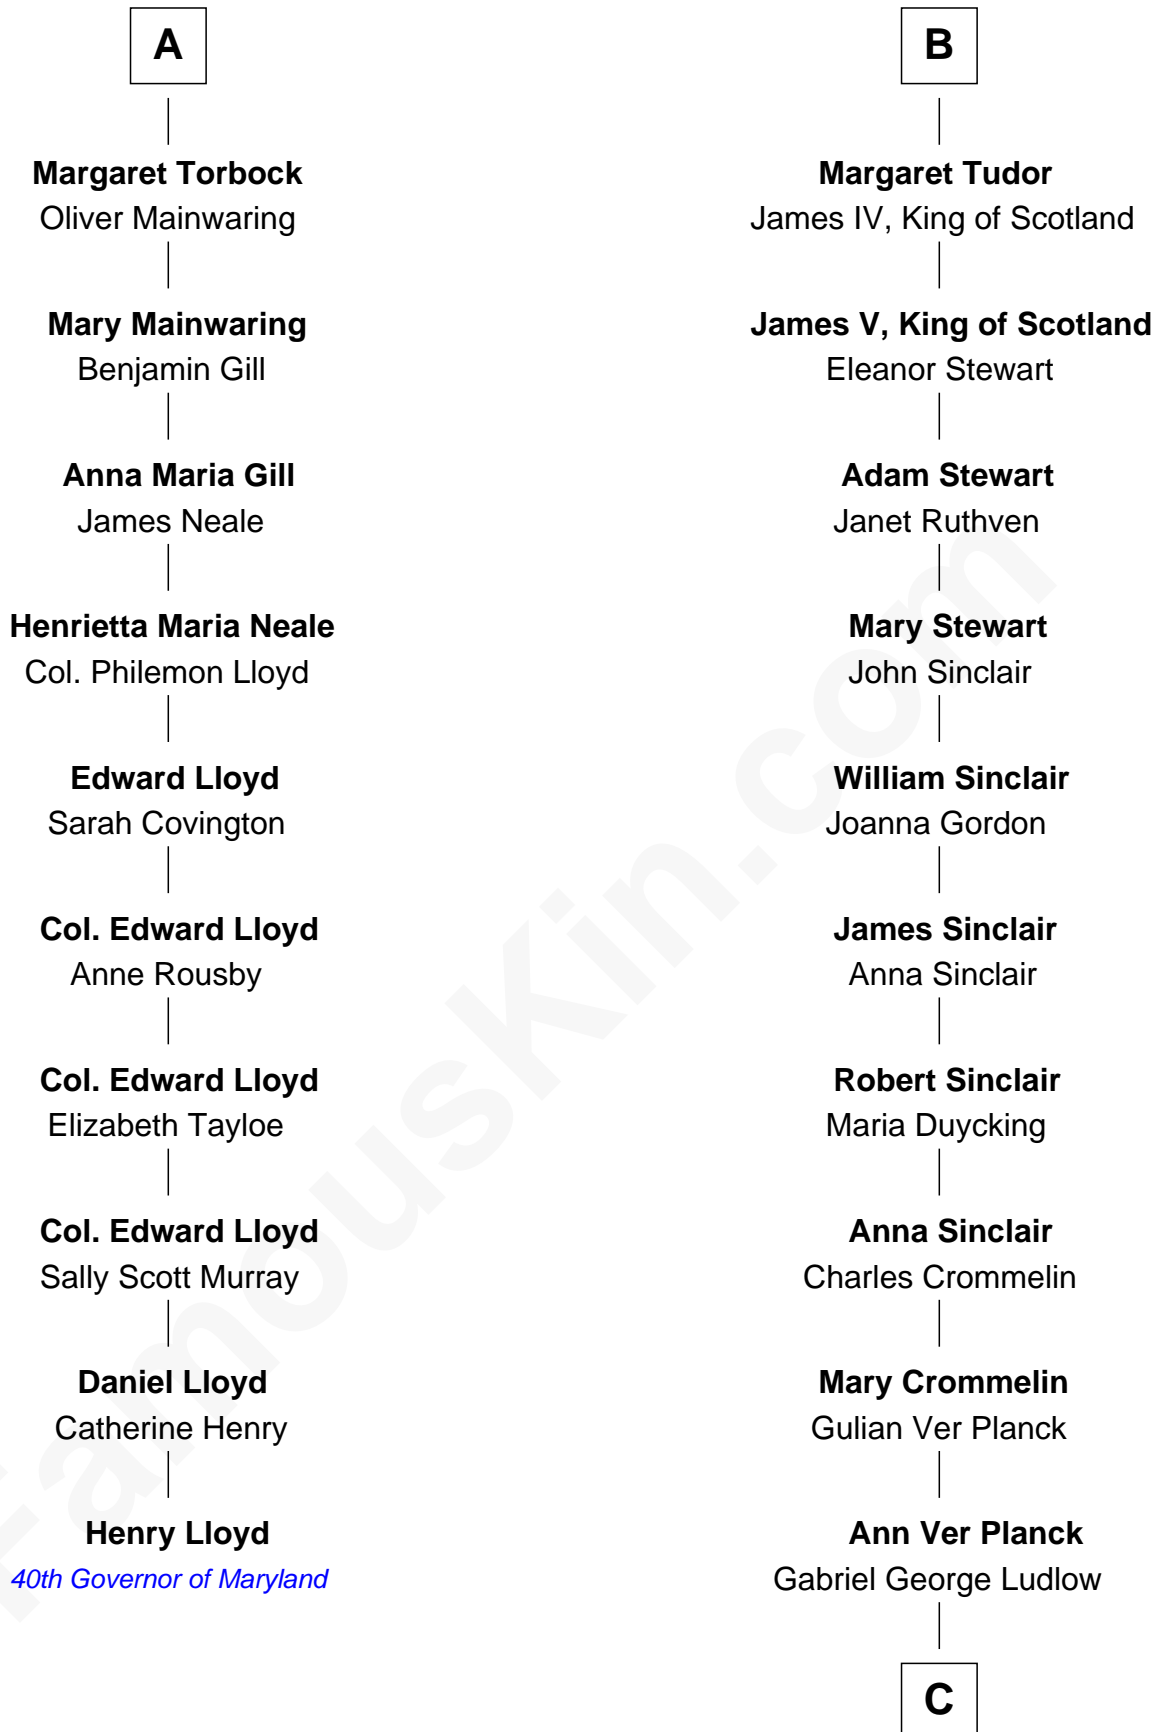

FamousKin.com

Relationship Chart of

Henry Lloyd

40th Governor of Maryland

16th cousin 5 times removed of

Eleanor Roosevelt

First Lady of President Franklin D. Roosevelt

C

Gabriel Ver Planck Ludlow

Elizabeth A. Hunter

Dr. Edward Hunter Ludlow

Elizabeth Livingston

Mary Livingston Ludlow

Valentine Gill Hall

Anna Rebecca Hall

Elliott Roosevelt

Eleanor Roosevelt

First Lady of Franklin Roosevelt