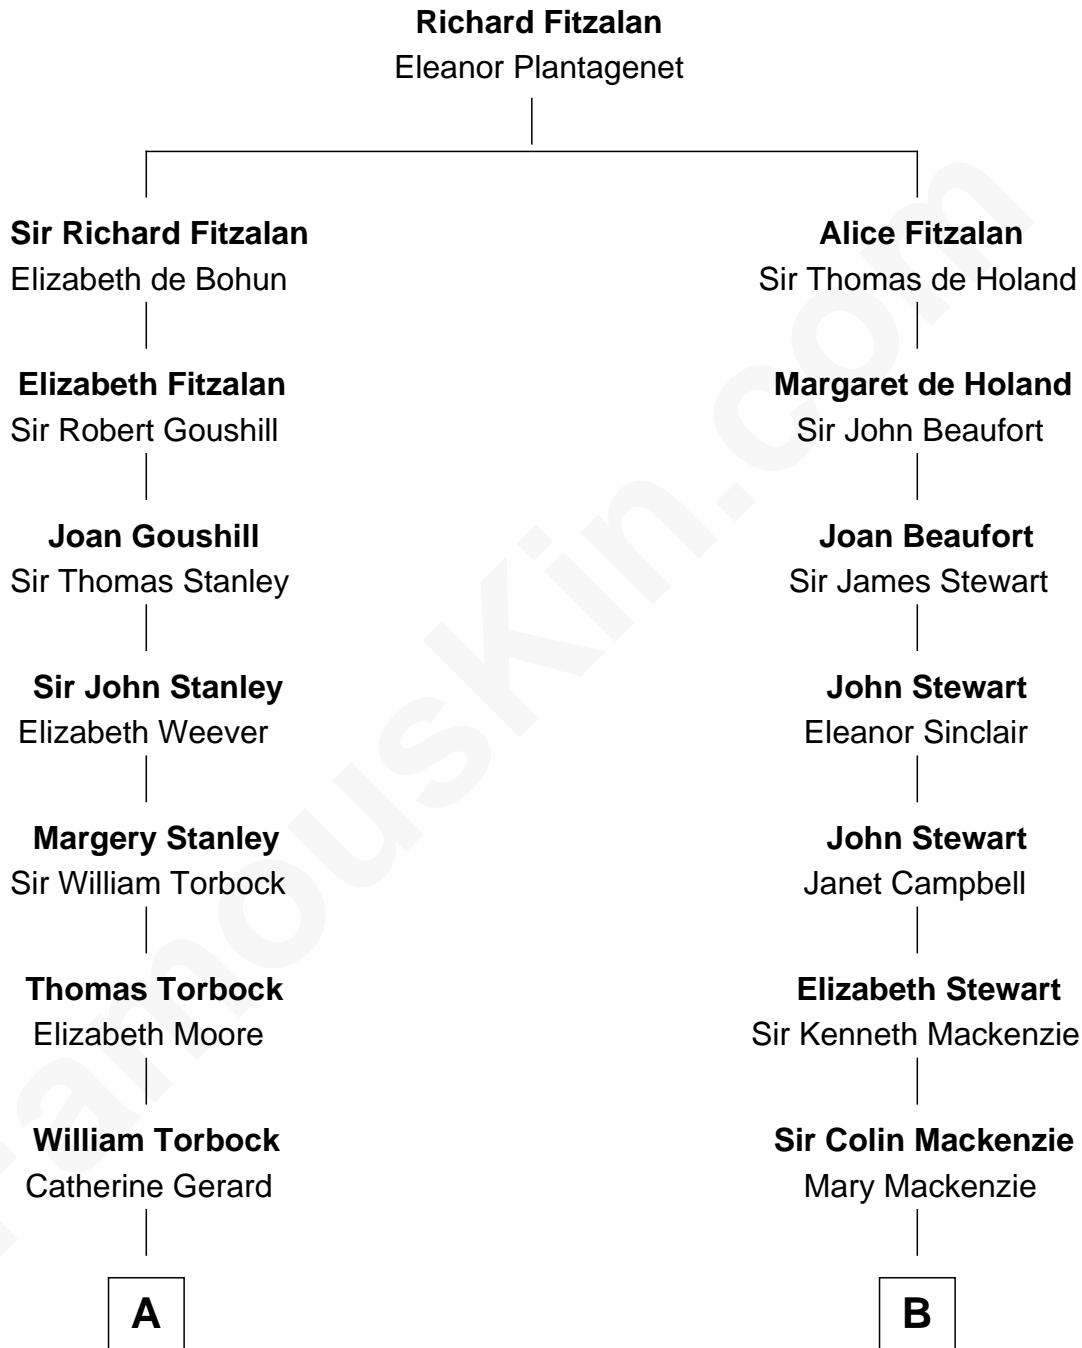

FamousKin.com

Relationship Chart of

Henry Lloyd

40th Governor of Maryland

16th cousin 1 time removed of

Eleanor Roosevelt

First Lady of President Franklin D. Roosevelt

A

Margaret Torbock

Oliver Mainwaring

Mary Mainwaring

Benjamin Gill

Anna Maria Gill

James Neale

Henrietta Maria Neale

Col. Philemon Lloyd

Edward Lloyd

Sarah Covington

Col. Edward Lloyd

Anne Rousby

Col. Edward Lloyd

Elizabeth Tayloe

Col. Edward Lloyd

Sally Scott Murray