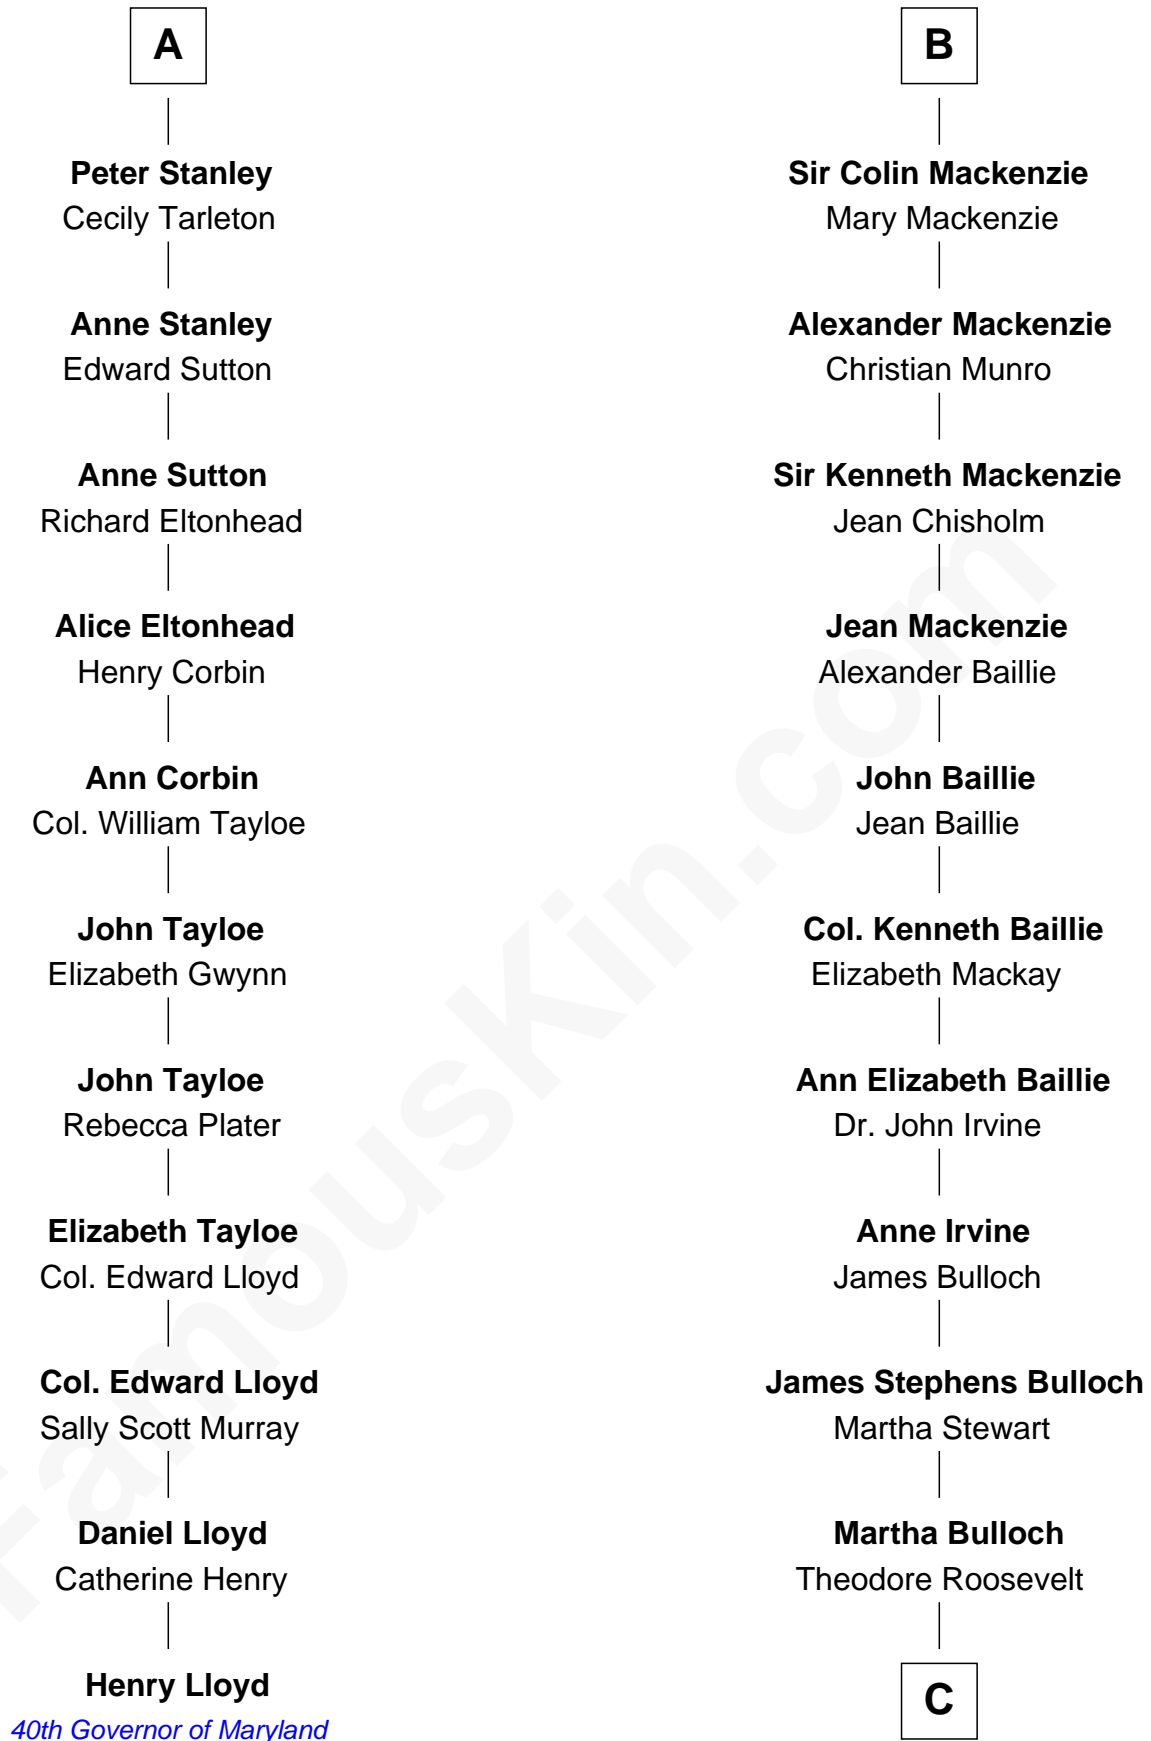

FamousKin.com

Relationship Chart of

Henry Lloyd

40th Governor of Maryland

17th cousin 1 time removed of

Eleanor Roosevelt

First Lady of President Franklin D. Roosevelt

Sir Robert de Holland

Maude la Zouche

C

Elliott Roosevelt
Anna Rebecca Hall

Eleanor Roosevelt
First Lady of Franklin Roosevelt

FamousKin.com