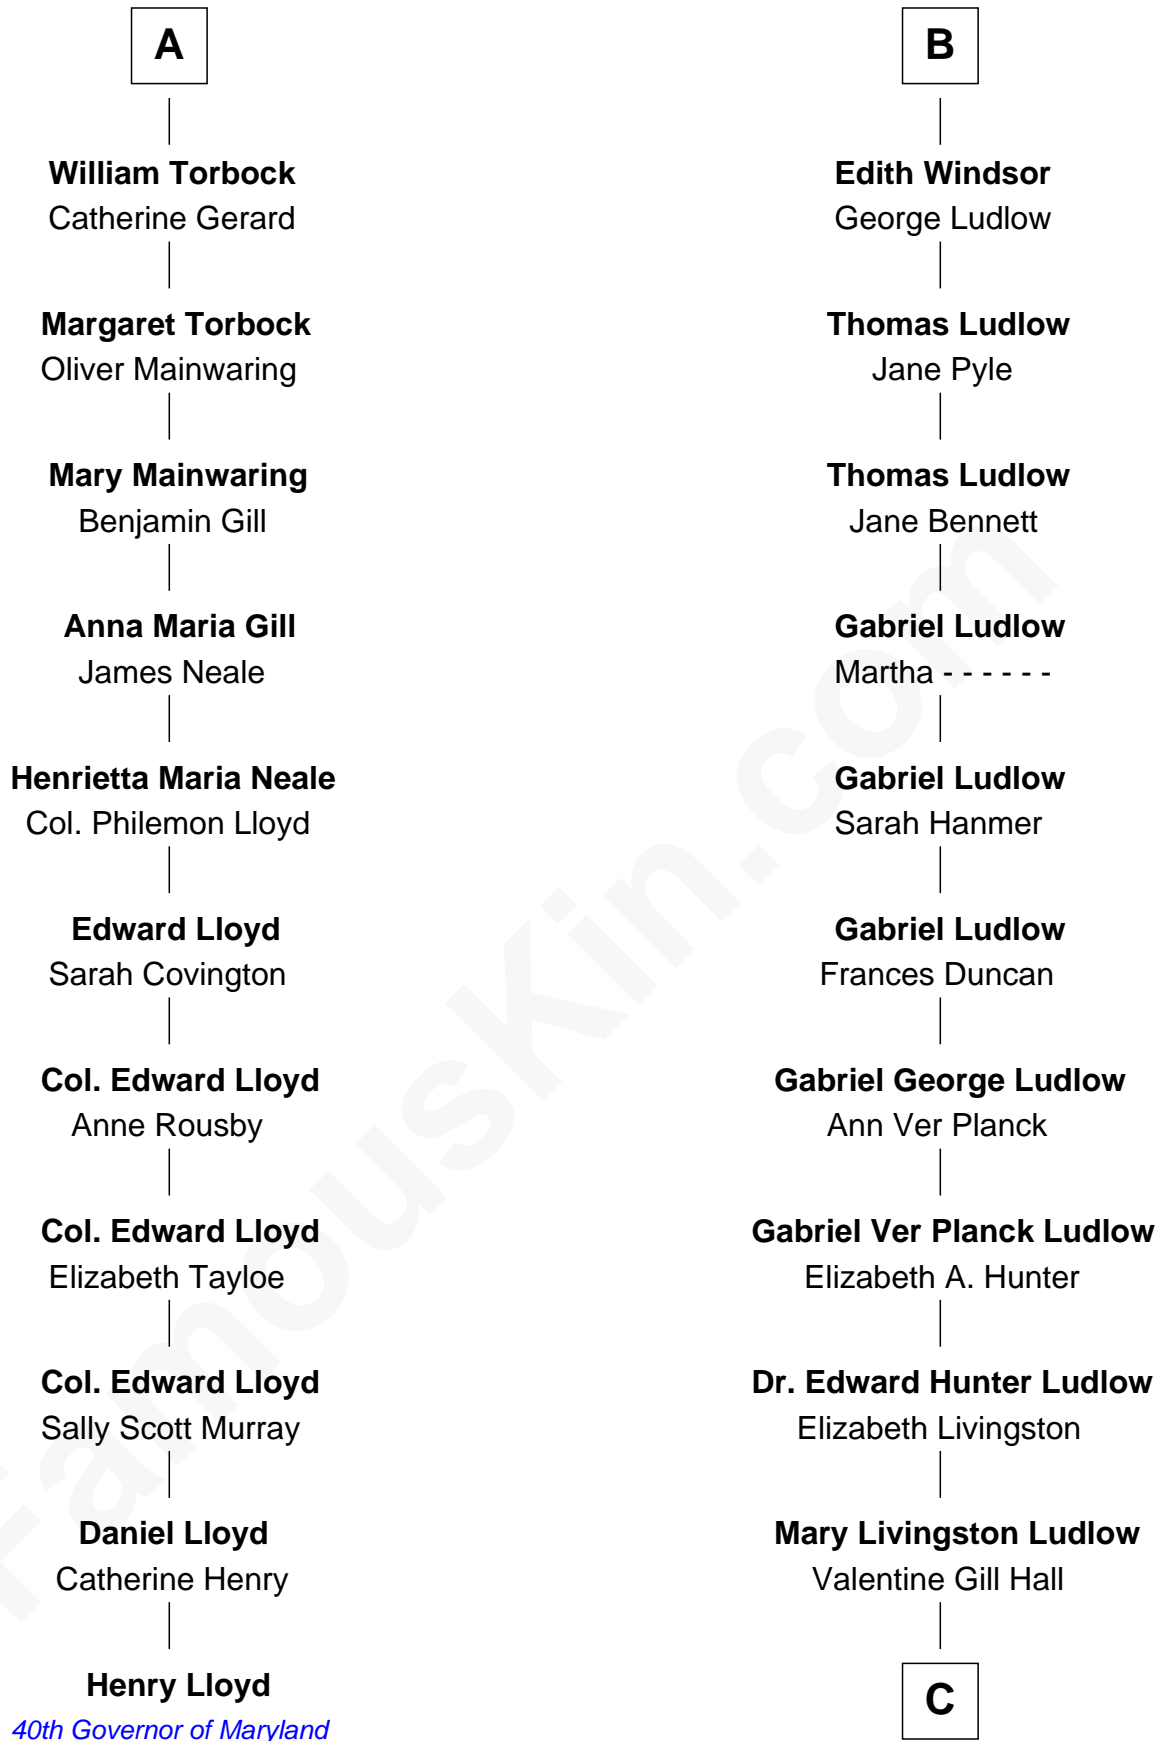

### Henry Lloyd

40th Governor of Maryland

17th cousin 1 time removed of

**Eleanor Roosevelt**

First Lady of President Franklin D. Roosevelt

**Humphrey de Bohun**  
Elizabeth Plantagenet

**Sir William de Bohun**  
Elizabeth de Badlesmere

**Elizabeth de Bohun**  
Sir Richard Fitzalan

**Elizabeth Fitzalan**  
Sir Robert Goushill

**Joan Goushill**  
Sir Thomas Stanley

**Sir John Stanley**  
Elizabeth Weever

**Margery Stanley**  
Sir William Torbock

**Thomas Torbock**  
Elizabeth Moore

**A**

**Margaret de Bohun**  
Sir Hugh de Courtnay

**Elizabeth de Courtnay**  
Sir Andrew Luttrell

**Sir Hugh Luttrell**  
Catherine de Beaumont

**Elizabeth Luttrell**  
John Stratton

**Elizabeth Stratton**  
John Andrews

**Elizabeth Andrews**  
Sir Thomas de Windsor

**Sir Andrews de Windsor**  
Elizabeth Blount

**B**

**C**

—  
**Anna Rebecca Hall**

Elliott Roosevelt

—  
**Eleanor Roosevelt**