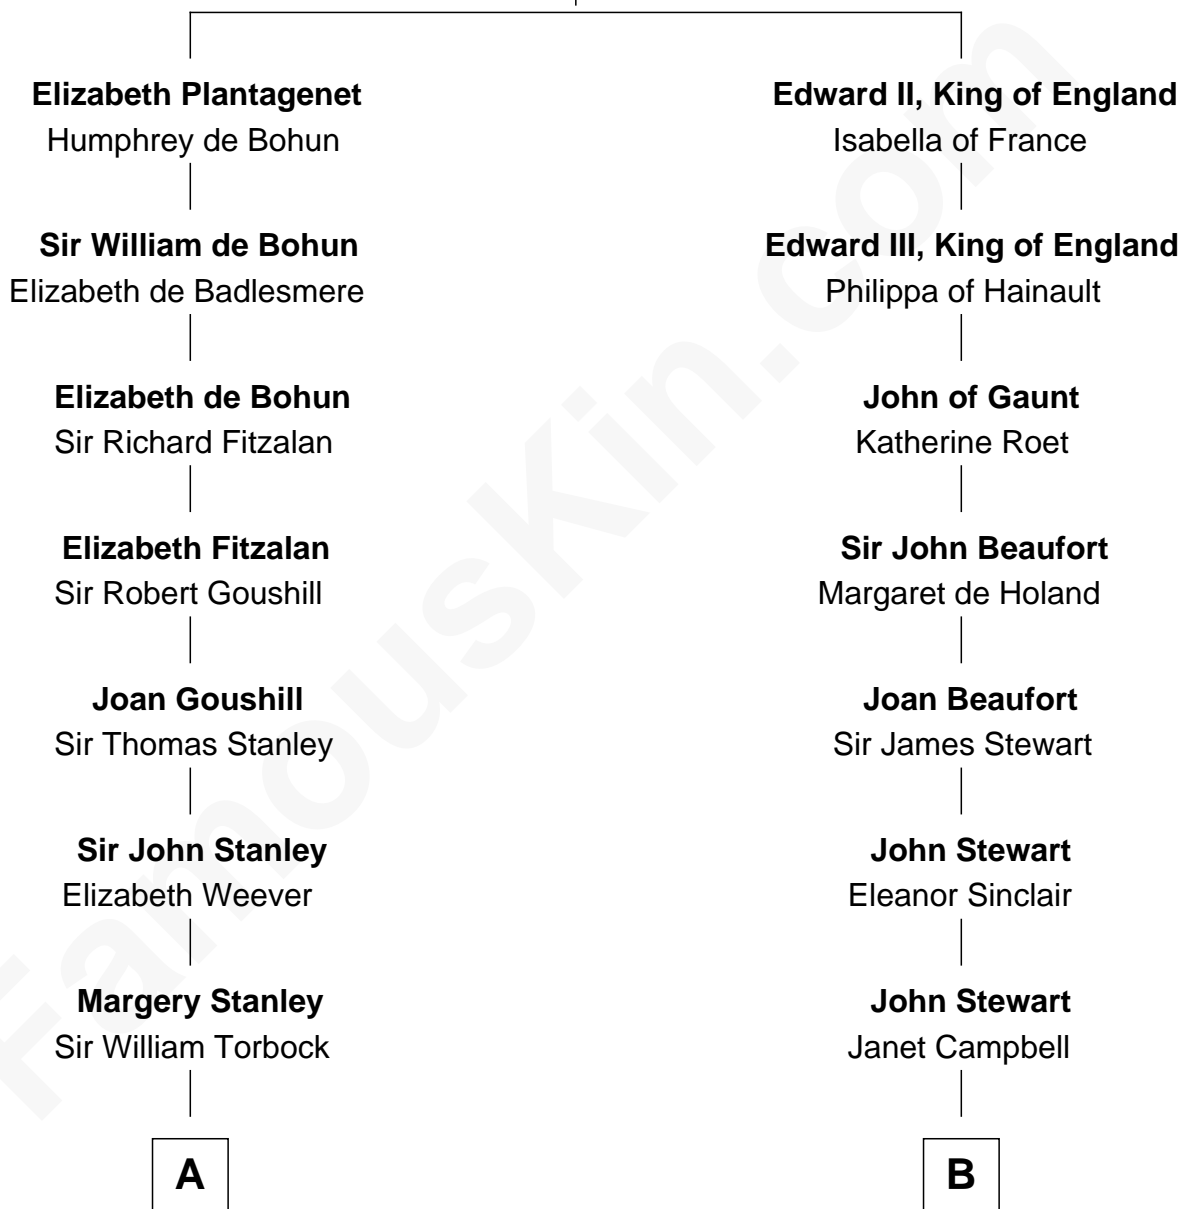

# FamousKin.com Relationship Chart of

**Henry Lloyd**

*40th Governor of Maryland*

18th cousin of

**Theodore Roosevelt**

*26th U.S. President*

**King Edward I**  
Eleanor of Castile

**C**

**Daniel Lloyd**  
Catherine Henry

**Henry Lloyd**  
*40th Governor of Maryland*

**D**

**Martha Bulloch**  
Theodore Roosevelt

**Theodore Roosevelt**  
*26th U.S. President*

FamousKin.com