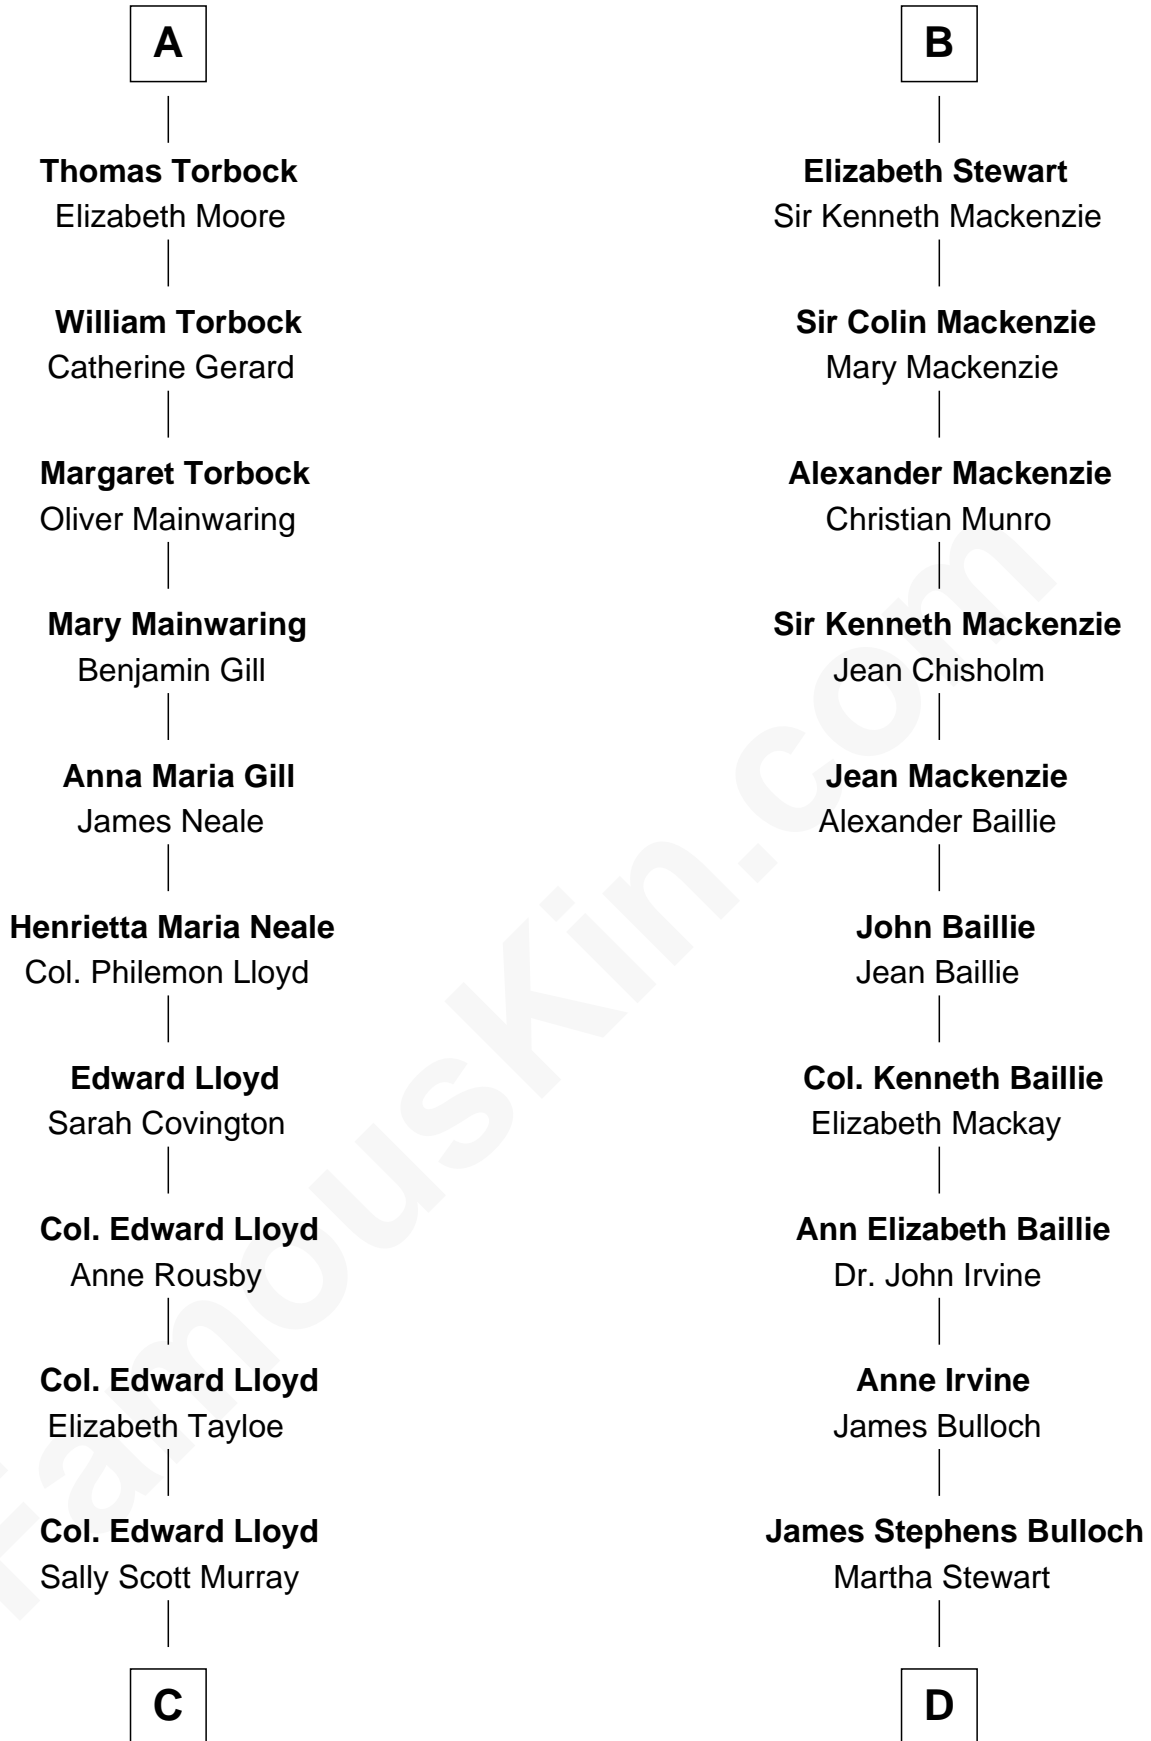

# FamousKin.com Relationship Chart of

**Henry Lloyd**

*40th Governor of Maryland*

18th cousin of

**Theodore Roosevelt**

*26th U.S. President*

**King Edward I**  
Eleanor of Castile

**C**

**Daniel Lloyd**  
Catherine Henry

**Henry Lloyd**  
*40th Governor of Maryland*

**D**

**Martha Bulloch**  
Theodore Roosevelt

**Theodore Roosevelt**  
*26th U.S. President*

FamousKin.com