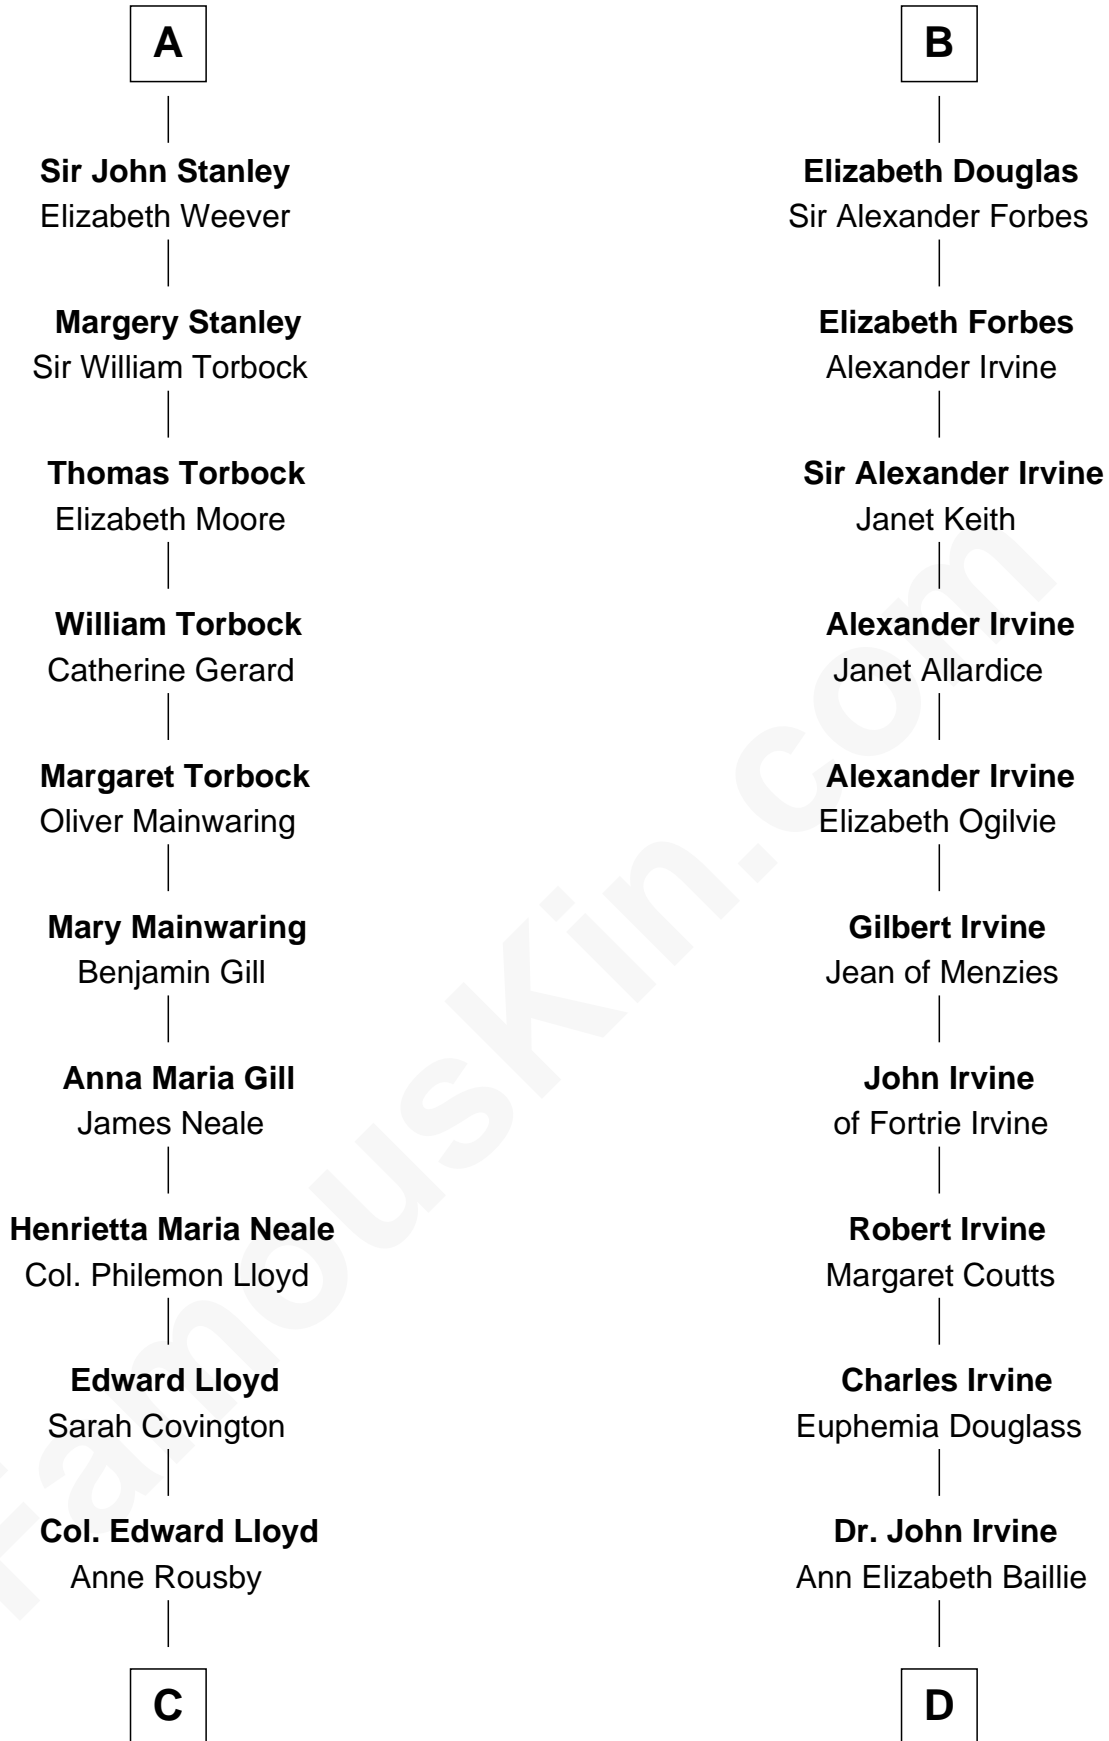

FamousKin.com Relationship Chart of

Henry Lloyd

40th Governor of Maryland

20th cousin of

Theodore Roosevelt

26th U.S. President

C

Col. Edward Lloyd

Elizabeth Tayloe

Col. Edward Lloyd

Sally Scott Murray

Daniel Lloyd

Catherine Henry

Henry Lloyd

40th Governor of Maryland

D

Anne Irvine

James Bulloch

James Stephens Bulloch

Martha Stewart

Martha Bulloch

Theodore Roosevelt

Theodore Roosevelt

26th U.S. President