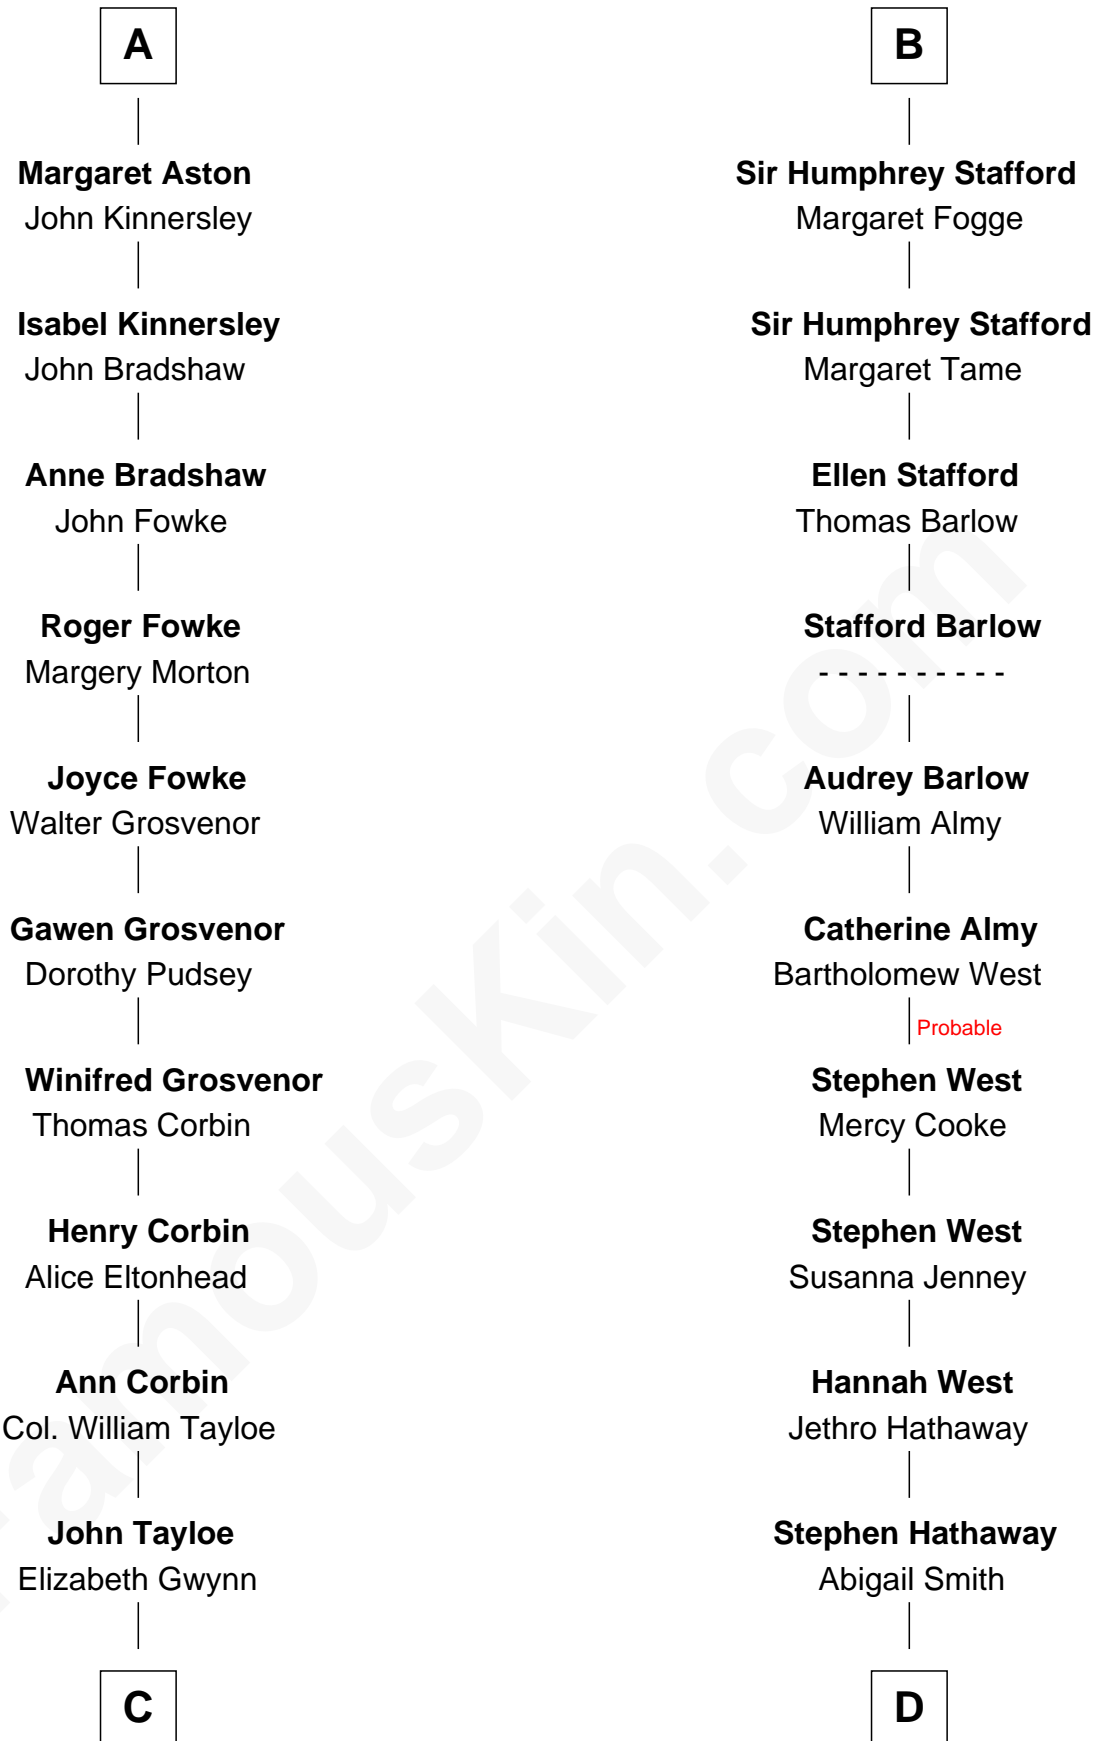

FamousKin.com

Relationship Chart of

Henry Lloyd

40th Governor of Maryland

20th cousin 1 time removed of

Alice (Lee) Roosevelt

First Wife of President Theodore Roosevelt

C

John Tayloe
Rebecca Plater

Elizabeth Tayloe
Col. Edward Lloyd

Col. Edward Lloyd
Sally Scott Murray

Daniel Lloyd
Catherine Henry

Henry Lloyd
40th Governor of Maryland

D

Humphrey Hathaway
Abigail Smith

Alice Russell Hathaway
Elisha Haskell

Caroline Watts Haskell
George Cabot Lee

Alice (Lee) Roosevelt
Wife of President Theodore Roosevelt