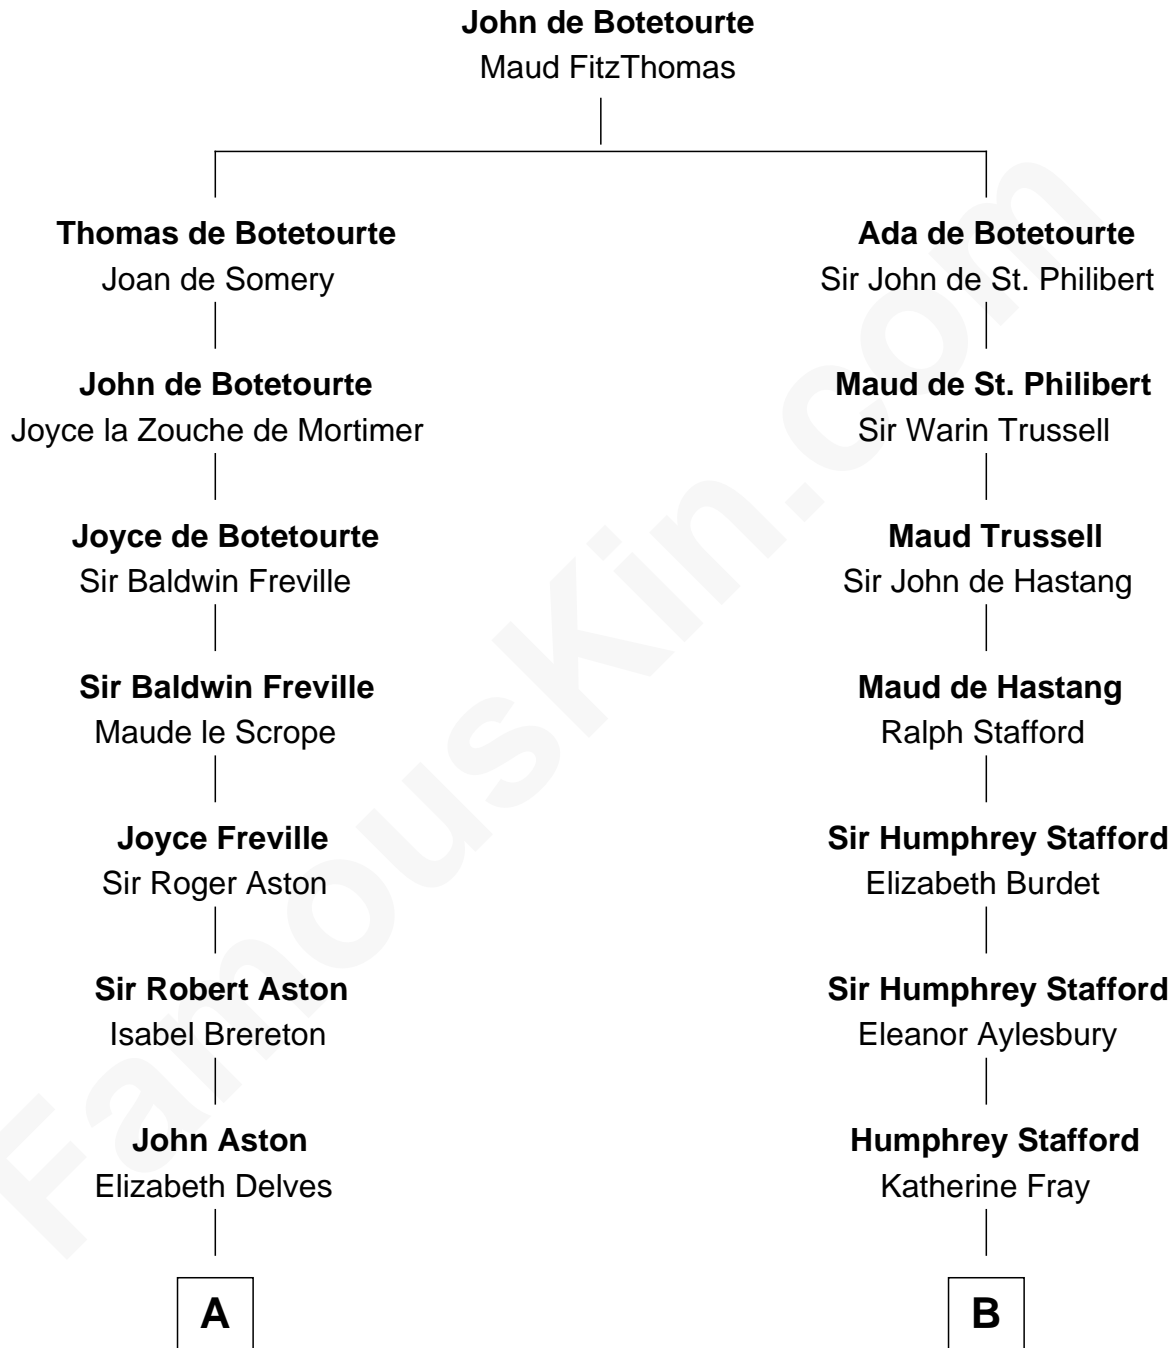

FamousKin.com

Relationship Chart of

Henry Lloyd

40th Governor of Maryland

20th cousin 1 time removed of

Alice (Lee) Roosevelt

First Wife of President Theodore Roosevelt

C

John Tayloe
Rebecca Plater

Elizabeth Tayloe
Col. Edward Lloyd

Col. Edward Lloyd
Sally Scott Murray

Daniel Lloyd
Catherine Henry

Henry Lloyd
40th Governor of Maryland

D

Humphrey Hathaway
Abigail Smith

Alice Russell Hathaway
Elisha Haskell

Caroline Watts Haskell
George Cabot Lee

Alice (Lee) Roosevelt
Wife of President Theodore Roosevelt