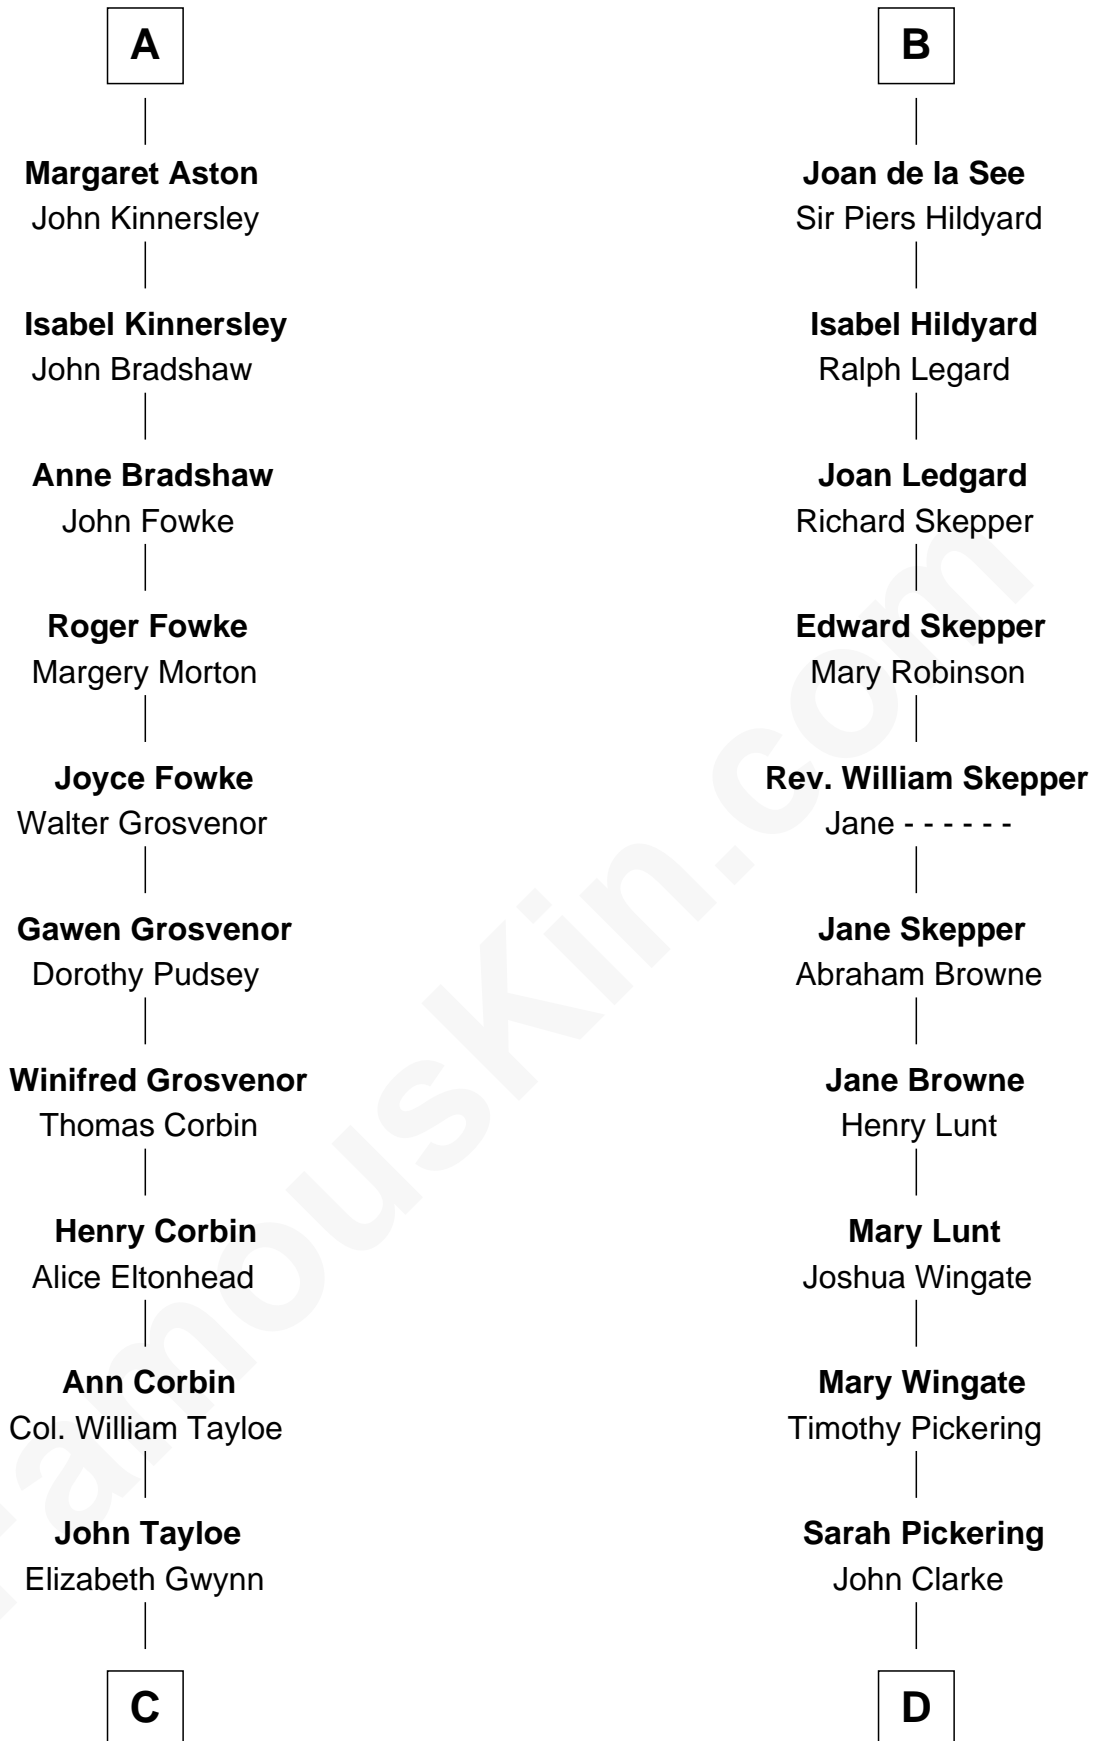

FamousKin.com Relationship Chart of

Henry Lloyd

40th Governor of Maryland

21st cousin of

Alice (Lee) Roosevelt

First Wife of President Theodore Roosevelt

William de Ros
Maude de Vaux

Sir William de Ros
Margery de Badlesmere

Maud de Roos
John de Welles

Margery de Welles
Stephen le Scrope

Maude le Scrope
Sir Baldwin Freville

Joyce Freville
Sir Roger Aston

Sir Robert Aston
Isabel Brereton

John Aston
Elizabeth Delves

A

Agnes de Ros
Pain de Tibetot

Sir John de Tibetot
Margaret de Badlesmere

Sir Robert de Tibetot
Margaret Deincourt

Elizabeth de Tibetot
Sir Philip le Despencer

Margery Despencer
Sir Roger Wentworth

Sir Philip Wentworth
Mary Clifford

Elizabeth Wentworth
Sir Martin de la See

B

C

John Tayloe
Rebecca Plater

Elizabeth Tayloe
Col. Edward Lloyd

Col. Edward Lloyd
Sally Scott Murray

Daniel Lloyd
Catherine Henry

Henry Lloyd
40th Governor of Maryland

D