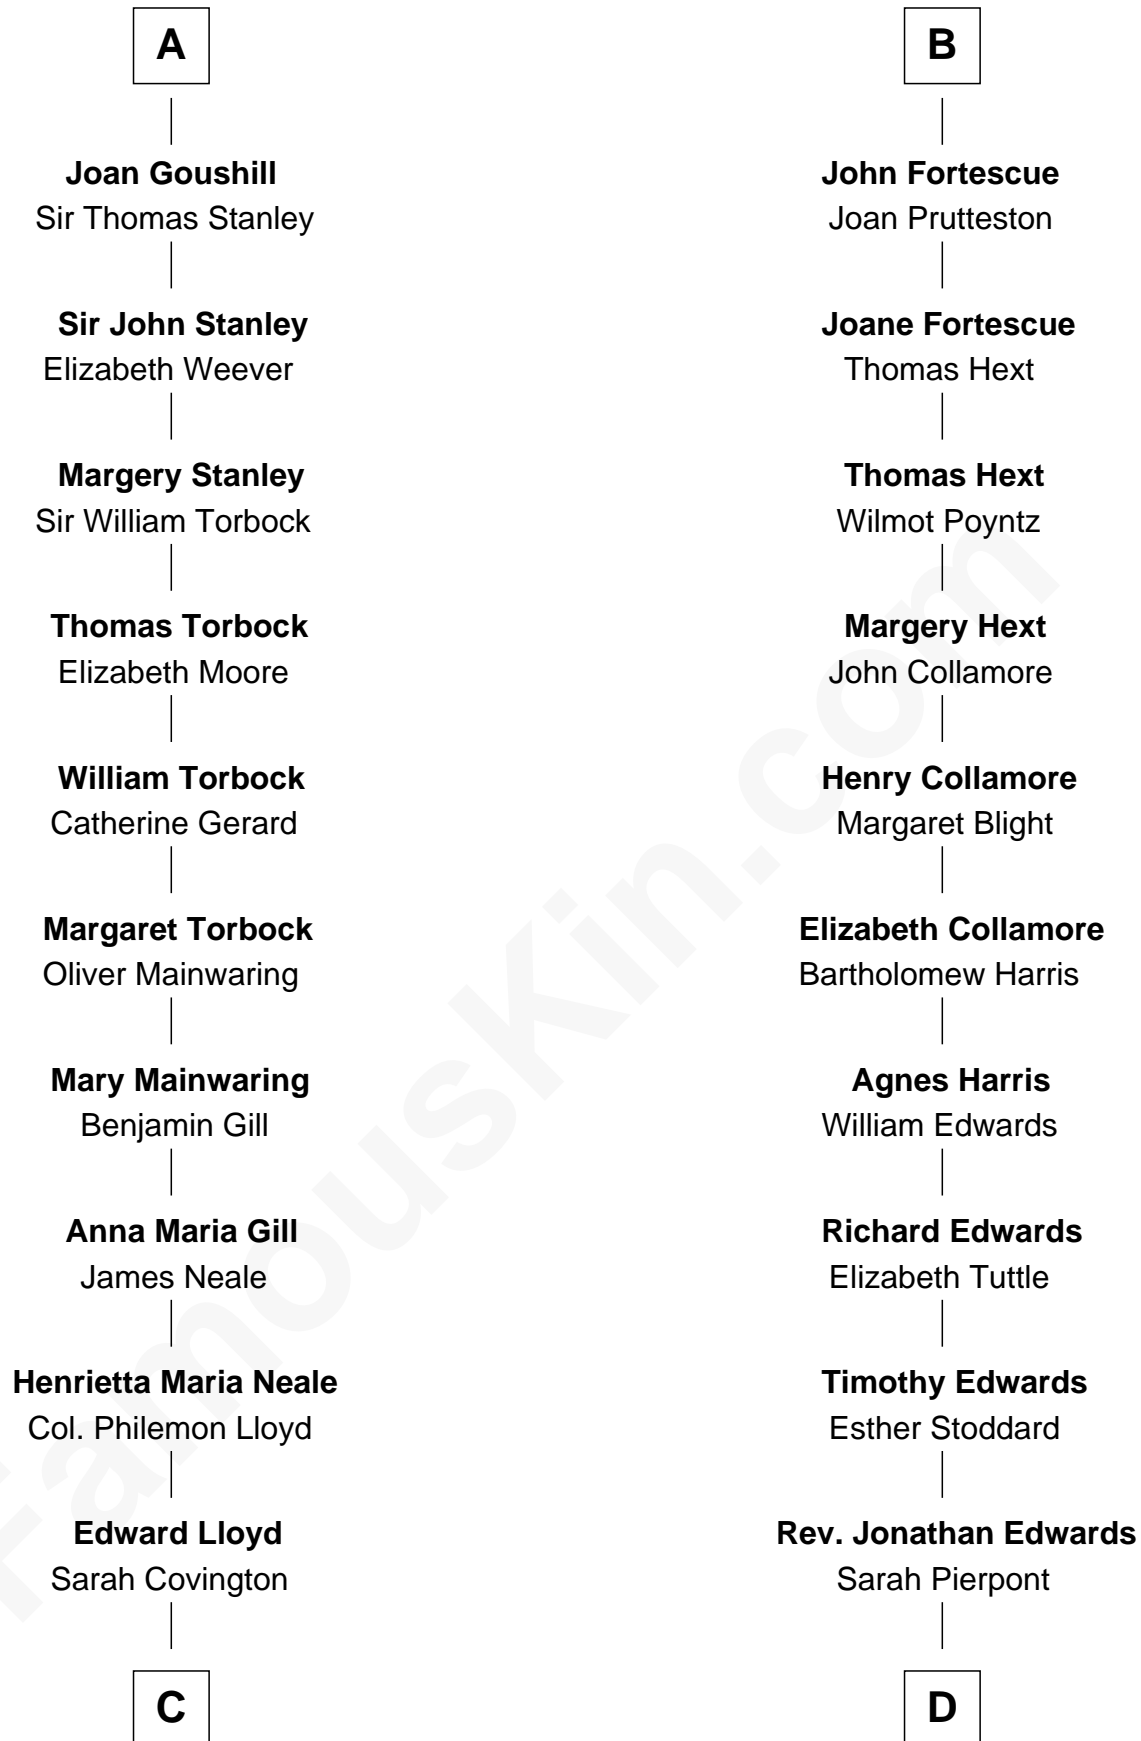

FamousKin.com Relationship Chart of

Henry Lloyd

40th Governor of Maryland

21st cousin of

Edith (Carow) Roosevelt

First Lady of President Theodore Roosevelt

Sir Geoffrey FitzPiers

Aveline de Clare

C

Col. Edward Lloyd

Anne Rousby

Col. Edward Lloyd

Elizabeth Tayloe

Col. Edward Lloyd

Sally Scott Murray

Daniel Lloyd

Catherine Henry

Henry Lloyd

40th Governor of Maryland

D

Timothy Edwards

Rhoda Ogden

Sarah Edwards

Daniel Tyler

Gen. Daniel Tyler

Emily Lee

Gertrude Elizabeth Tyler

Charles Carow

Edith (Carow) Roosevelt

First Lady of Theodore Roosevelt