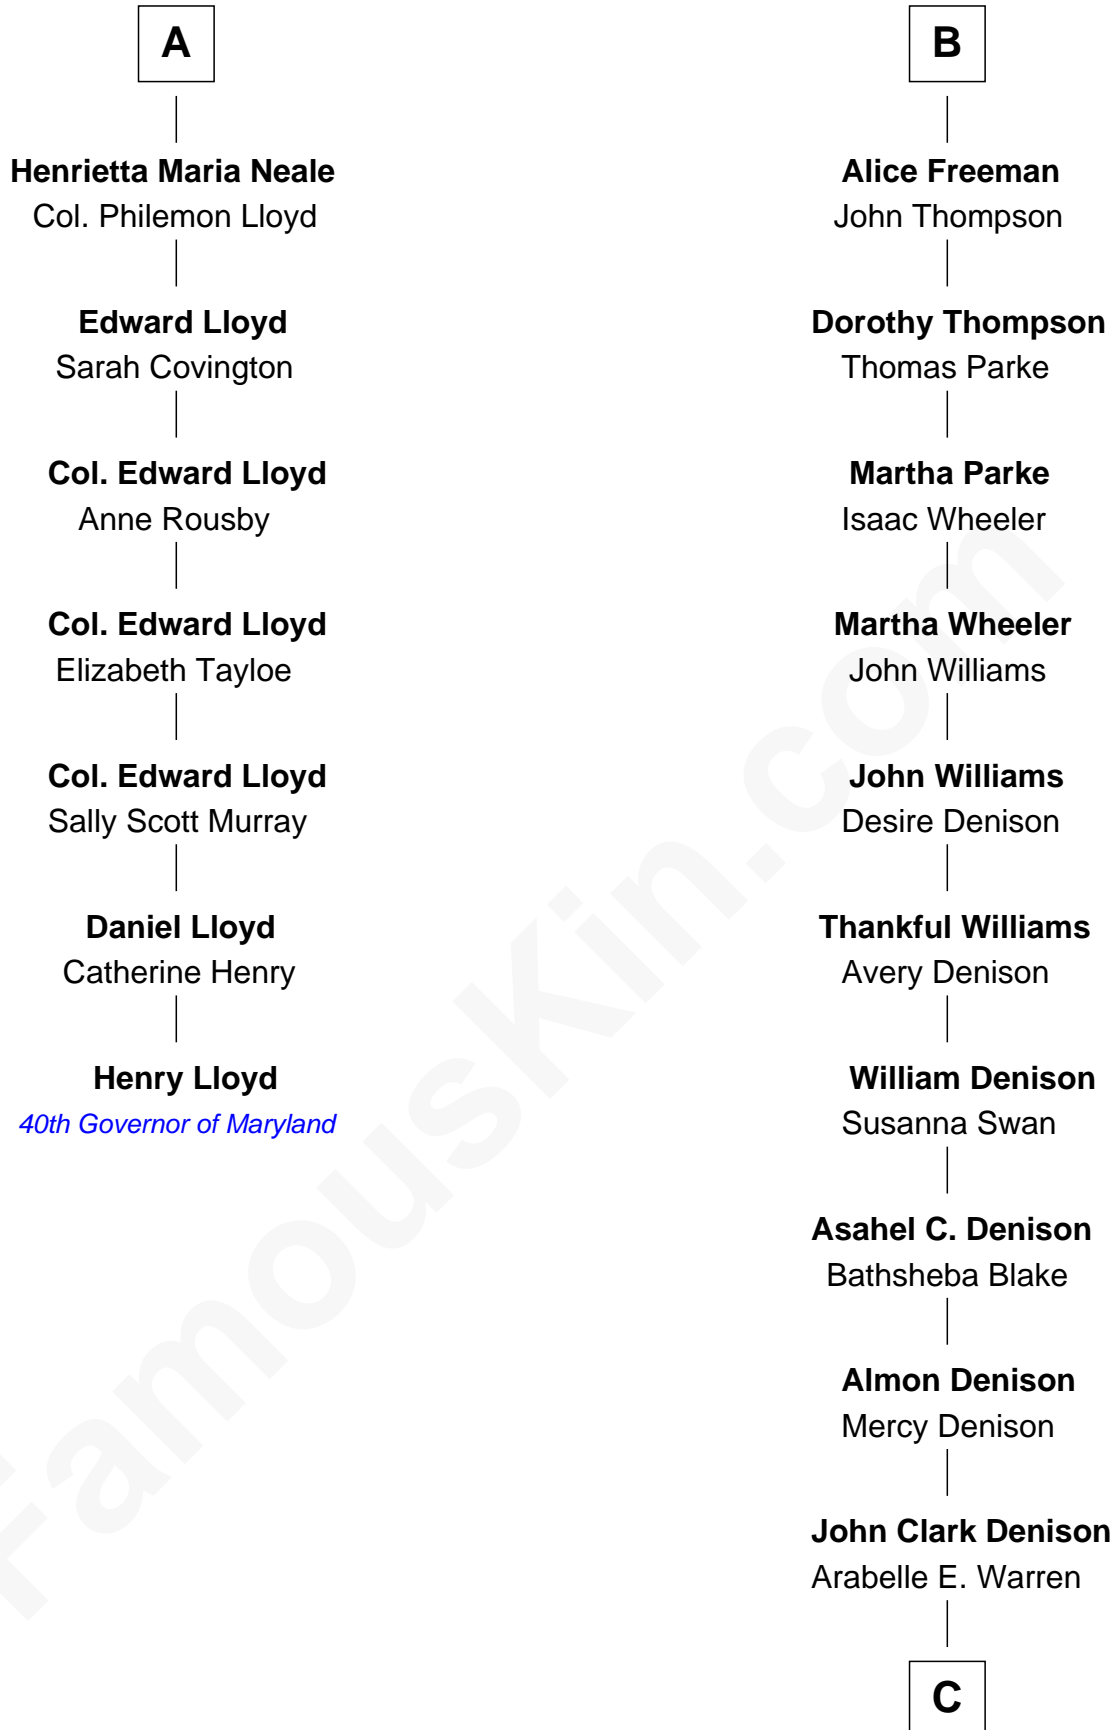

**FamousKin.com**  
**Relationship Chart of**  
**Henry Lloyd**

*40th Governor of Maryland*

**13th cousin 7 times removed of**

**James Taylor**

*Singer-Songwriter*

**Sir John Throckmorton**

Eleanor Spinney

**Sir Thomas Throckmorton**

**Agnes Winslow**

John Giffard

**Thomas Giffard**

Joan Langston

**Amy Giffard**

Richard Samwell

**Susanna Samwell**

Peter Edwards

**Edward Edwards**

Ursula Coles

**Margaret Edwards**

Henry Freeman

**B**

**C**

**Etta M. Denison**

Henry Woodard

**Henry Herman Woodard**

Ella Angelique Knox

**Gertrude Arline Woodard**

Dr. Isaac Montrose Taylor

**James Taylor**

*Singer-Songwriter*

FamousKin.com