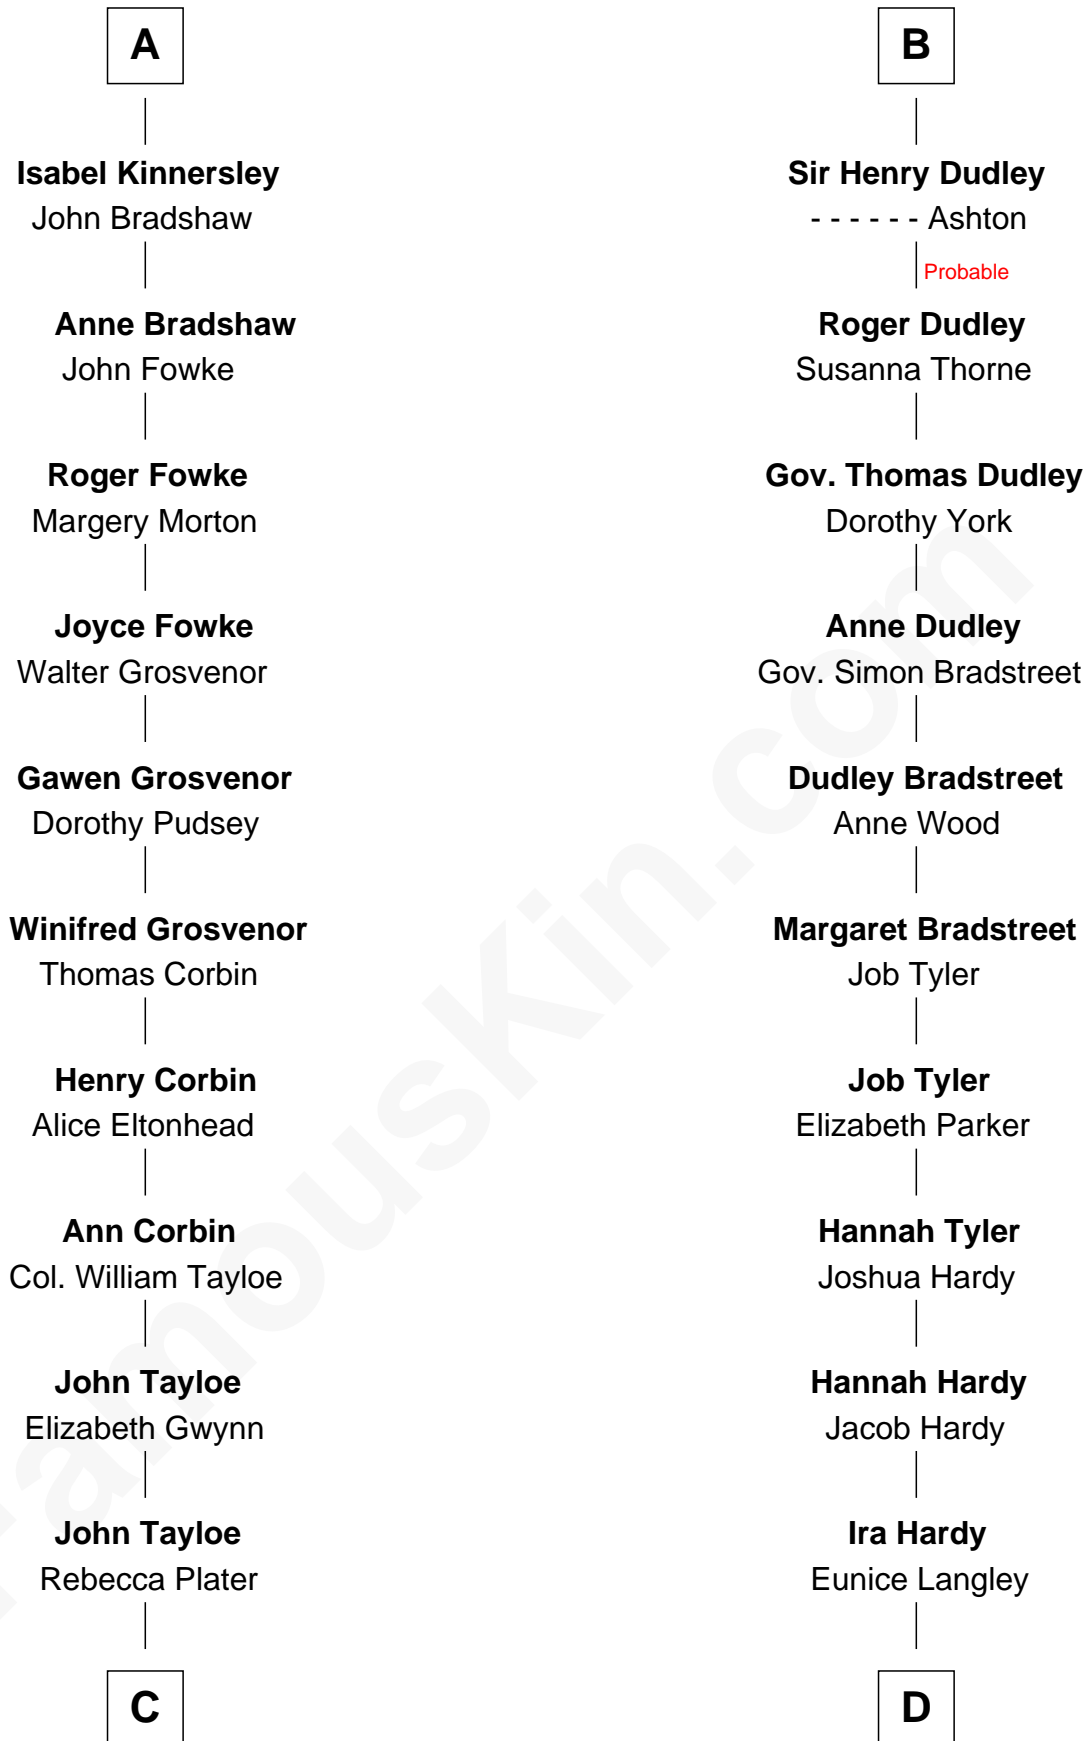

FamousKin.com Relationship Chart of

Henry Lloyd

40th Governor of Maryland

20th cousin 1 time removed of

James Taylor

Singer-Songwriter

Sir William de Ros
Margery de Badlesmere

C

Elizabeth Tayloe
Col. Edward Lloyd

Col. Edward Lloyd
Sally Scott Murray

Daniel Lloyd
Catherine Henry

Henry Lloyd
40th Governor of Maryland

D

Lovercia L. Hardy
Willard Knox

Fred Charles Knox
Ruth Elizabeth Collins

Ella Angelique Knox
Henry Herman Woodard

Gertrude Arline Woodard
Dr. Isaac Montrose Taylor

James Taylor
Singer-Songwriter