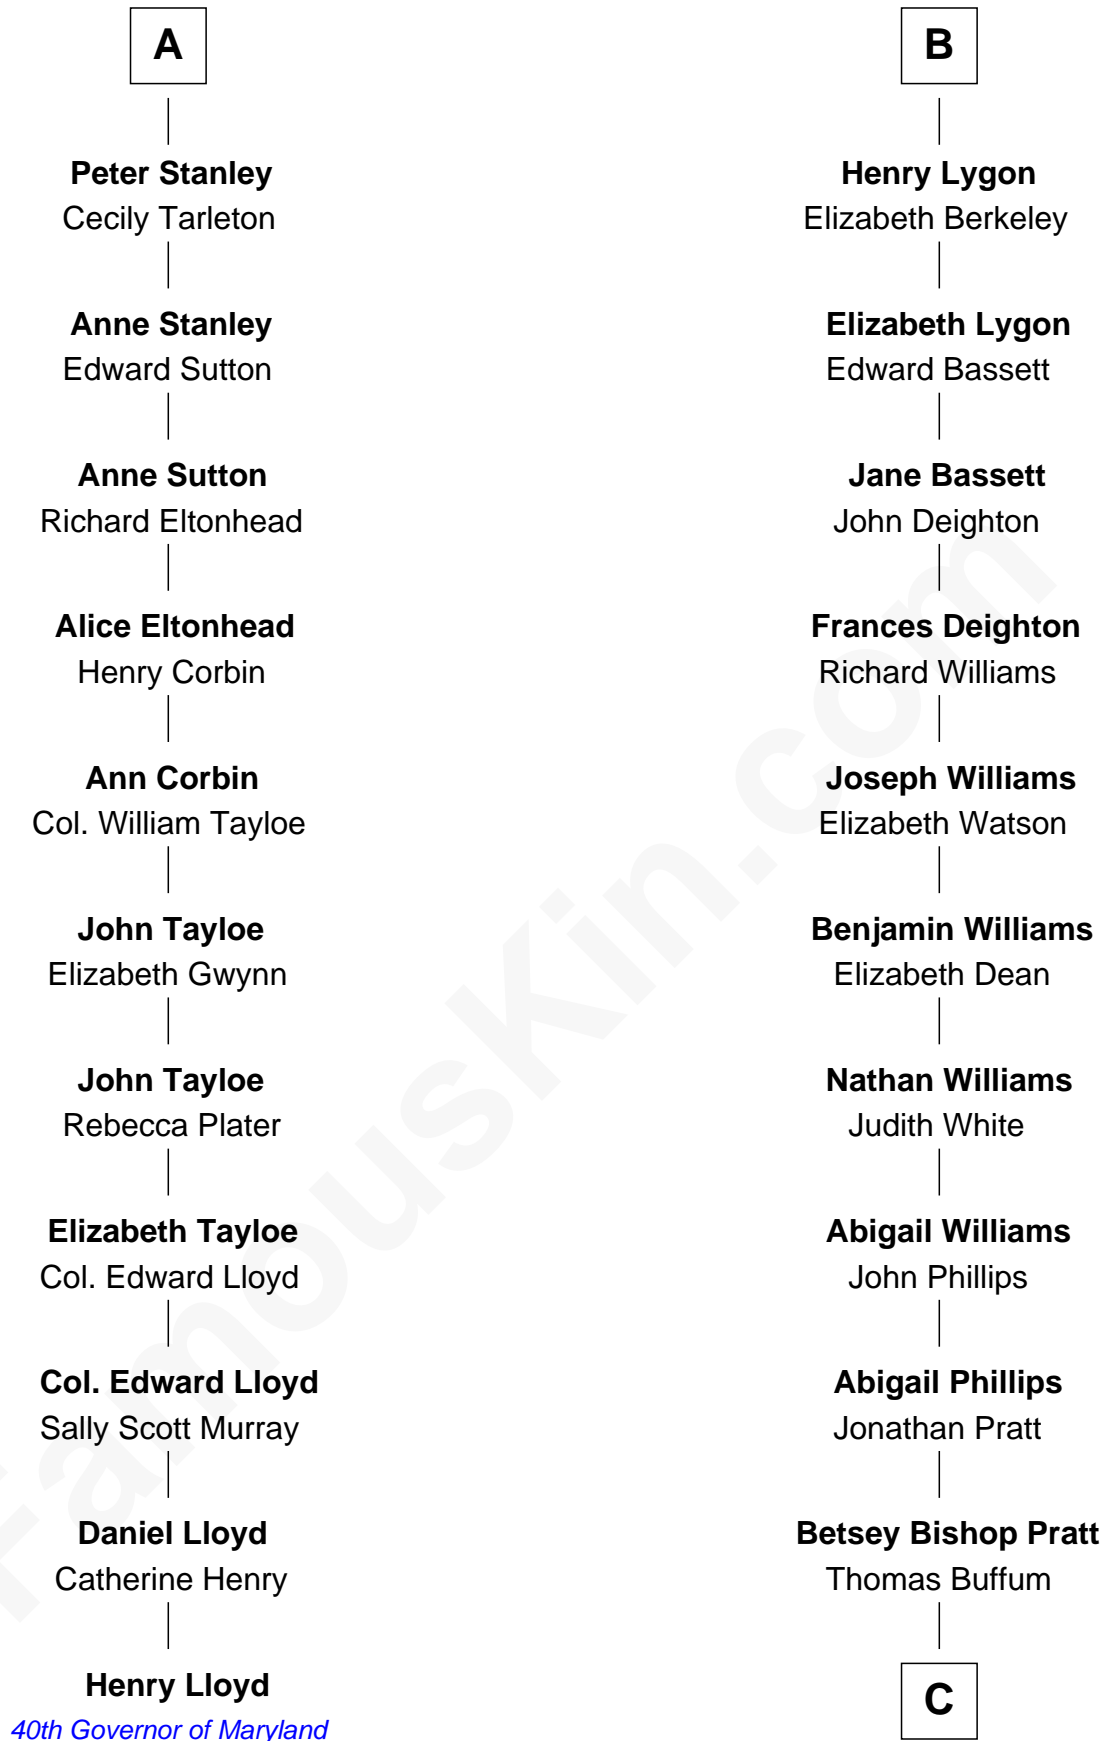

FamousKin.com

Relationship Chart of

Henry Lloyd

40th Governor of Maryland

17th cousin 4 times removed of

James Taylor
Singer-Songwriter

Ralph de Stafford

with wife
Katherine de Hastang

with wife
Margaret de Audley

C

Eliza Ann Buffum
Granville Hall Leonard

Emily Roxanna Leonard
Stanford Lyman Haynes

Theodosia Haynes
Alexander Taylor

Dr. Isaac Montrose Taylor
Gertrude Arline Woodard

James Taylor
Singer-Songwriter