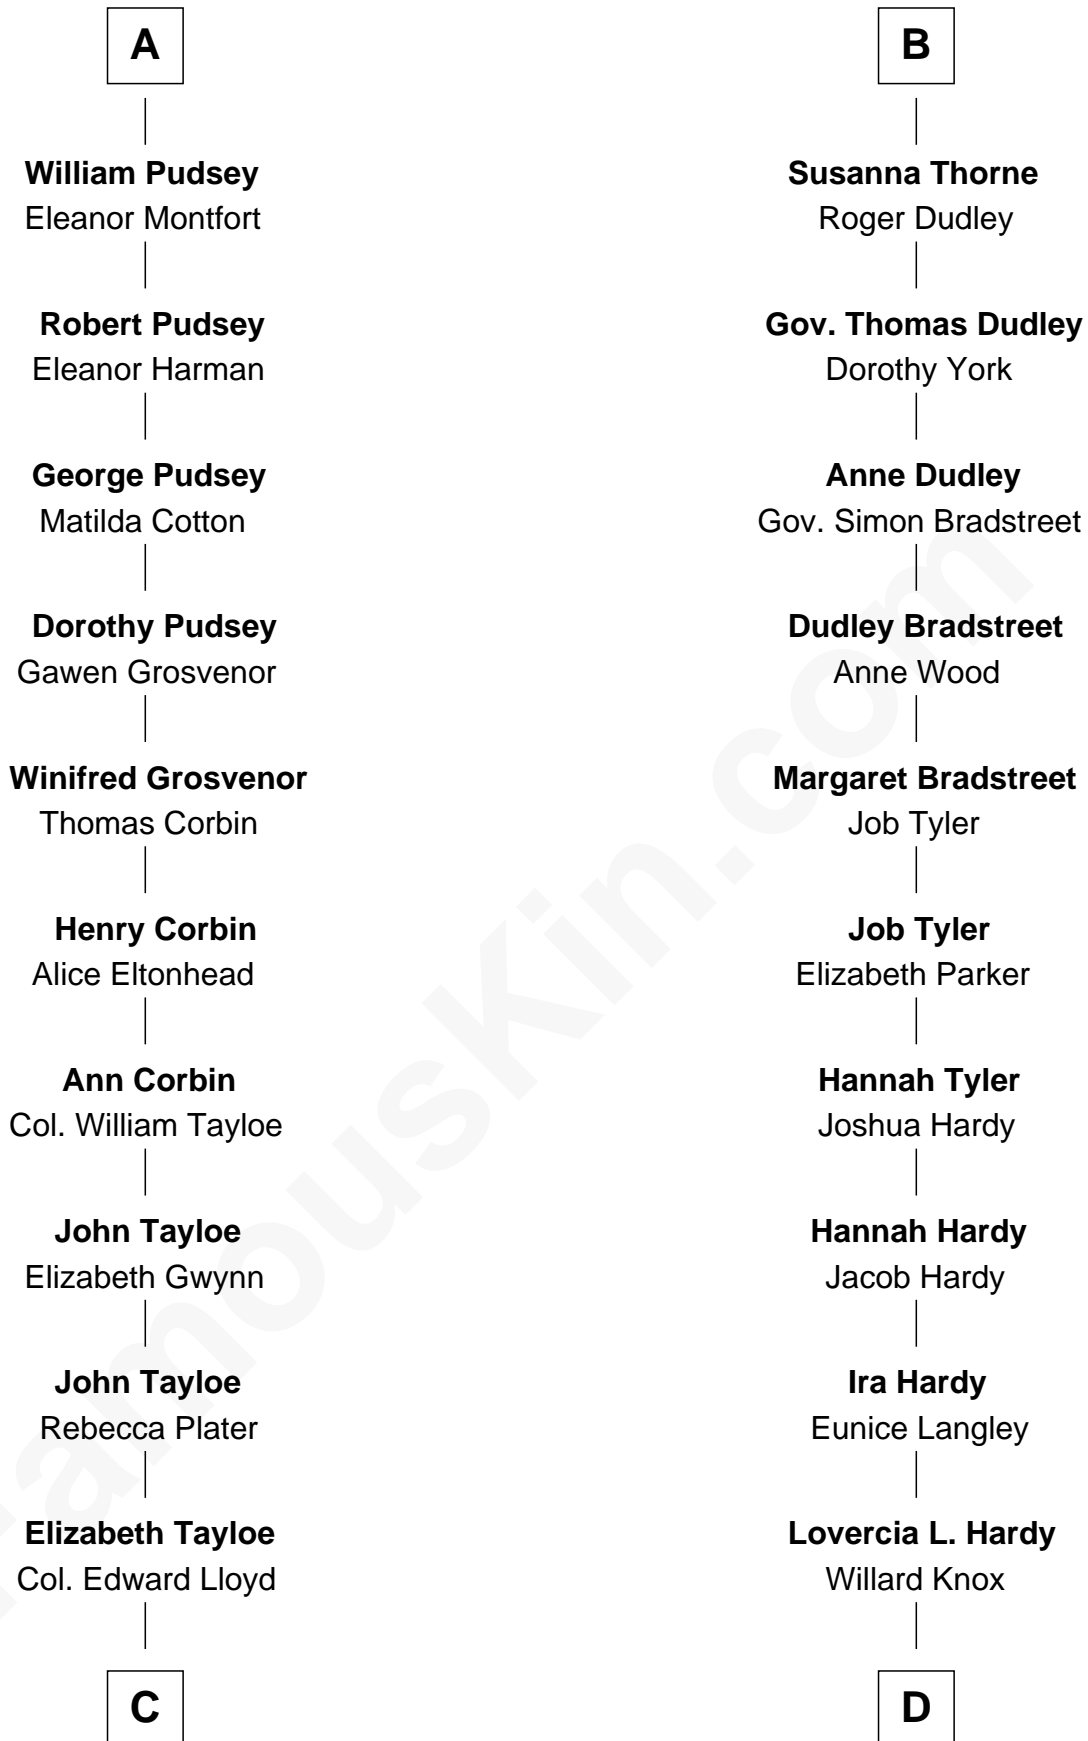

FamousKin.com Relationship Chart of

Henry Lloyd

40th Governor of Maryland

19th cousin 1 time removed of

James Taylor

Singer-Songwriter

Sir John Grey

Avice Marmion

Sir Robert Grey
Lora de St. Quintin

Elizabeth Grey
Henry FitzHugh

Eleanor Fitzhugh
Sir Thomas Tunstall

Margaret Tunstall
Sir Ralph Pudsey

Sir John Pudsey
Grace Hamerton

Henry Pudsey
Margaret Conyers

Rowland Pudsey
Edith Hare

A

Maud Grey

Sir Thomas Harcourt

Sir Thomas Harcourt
Jane Fraunceys

Sir Richard Harcourt
Edith St. Clair

Alice Harcourt
William Bessiles

Elizabeth Bessiles
Richard Fettiplace

Anne Fettiplace
Edward Purefoy

Mary Purefoy
Thomas Thorne

B

C

Col. Edward Lloyd

Sally Scott Murray

Daniel Lloyd

Catherine Henry

Henry Lloyd