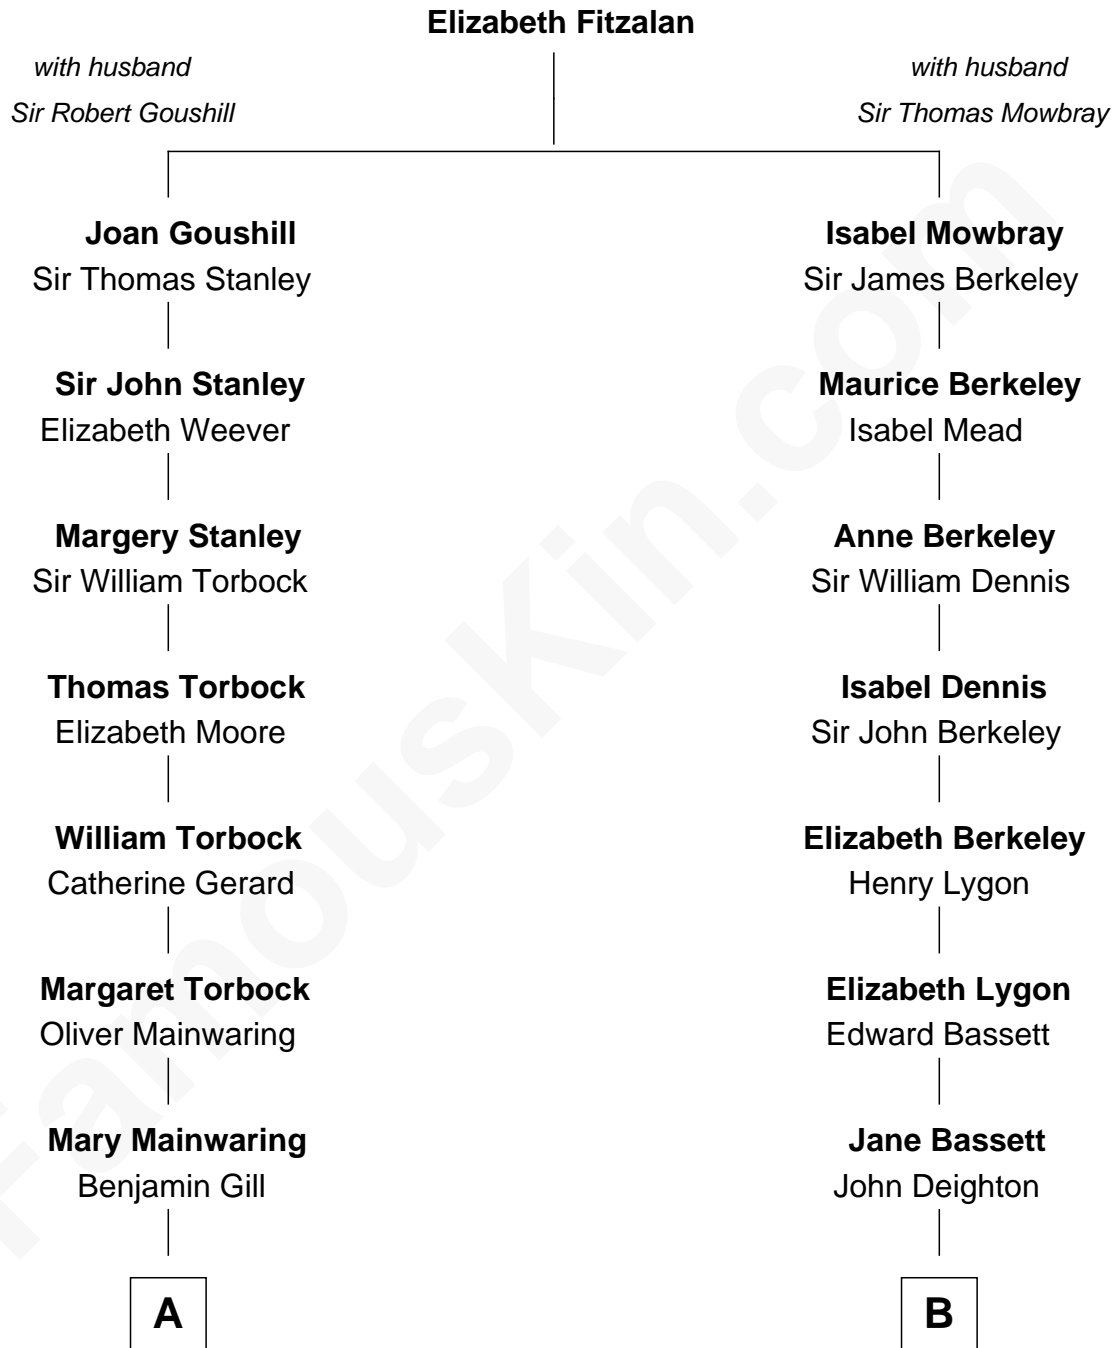

FamousKin.com

Relationship Chart of

Henry Lloyd

40th Governor of Maryland

14th cousin 4 times removed of

James Taylor
Singer-Songwriter

C

Dr. Isaac Montrose Taylor

Gertrude Arline Woodard

James Taylor

Singer-Songwriter

FamousKin.com