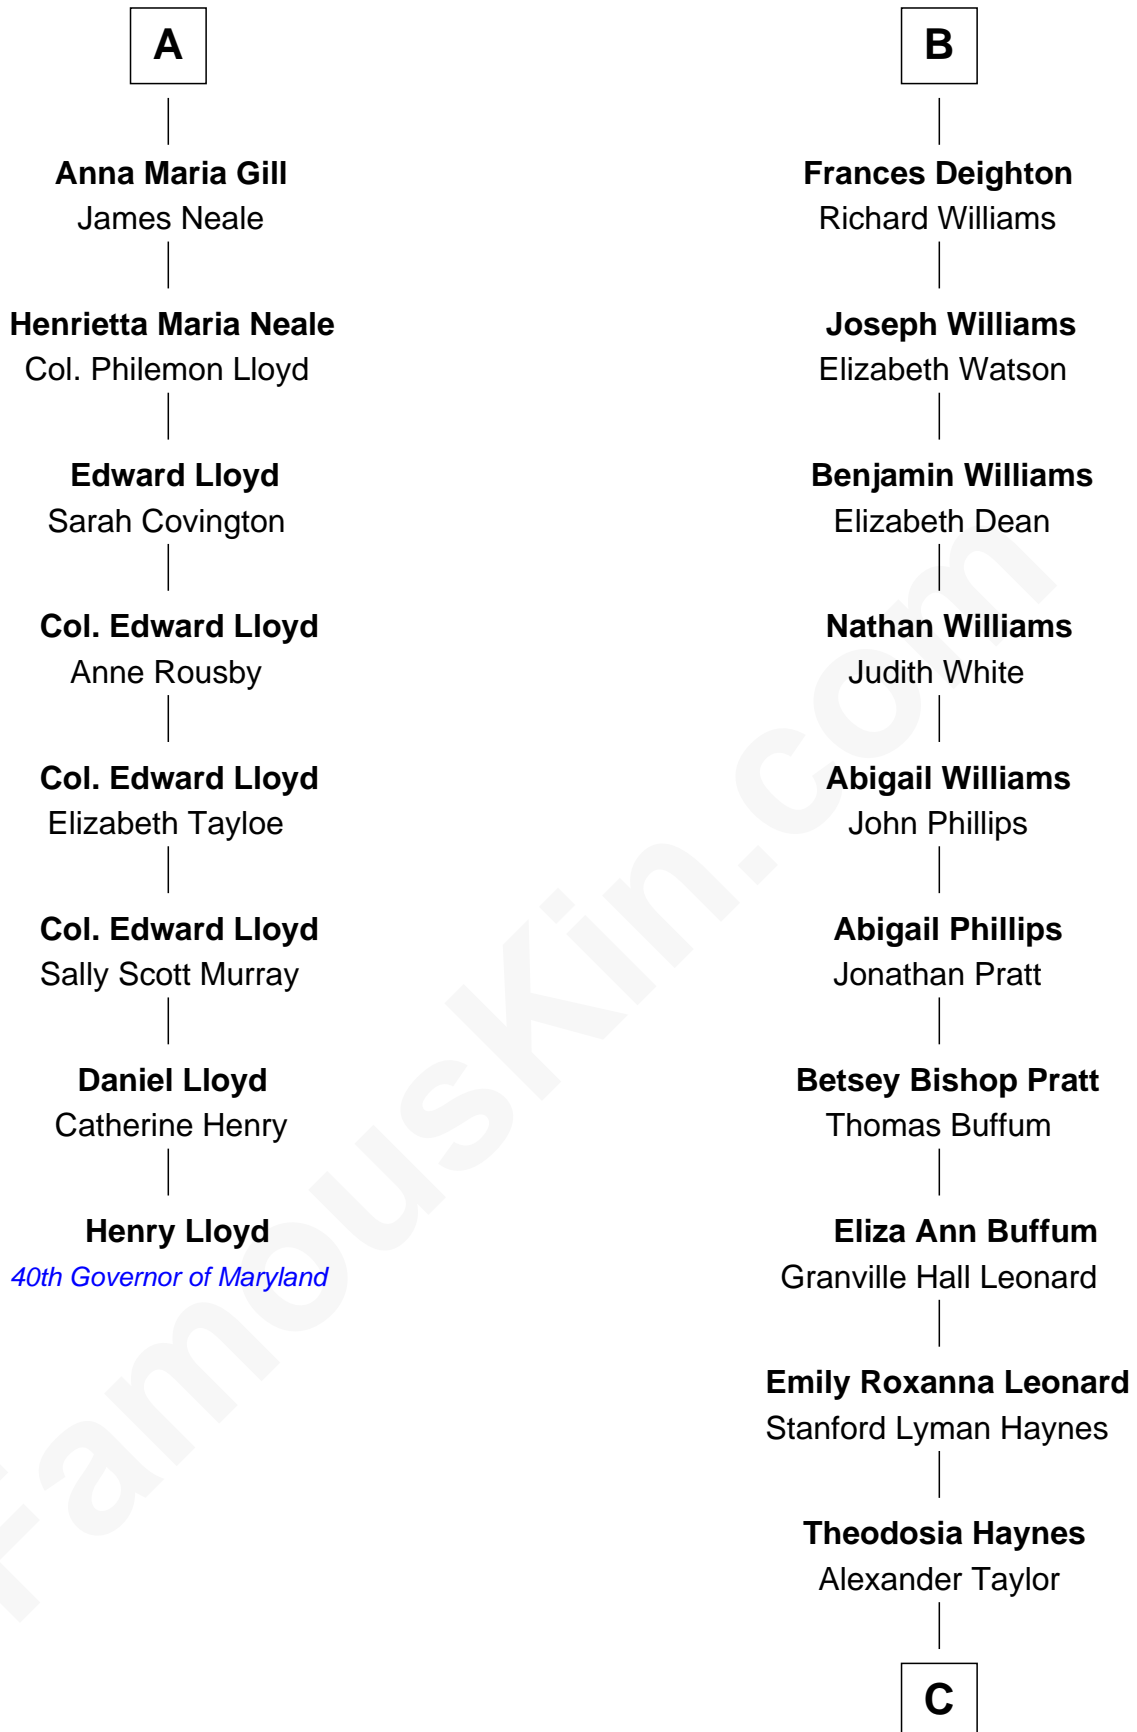

FamousKin.com

Relationship Chart of

Henry Lloyd

40th Governor of Maryland

14th cousin 4 times removed of

James Taylor
Singer-Songwriter

C

Dr. Isaac Montrose Taylor

Gertrude Arline Woodard

James Taylor

Singer-Songwriter

FamousKin.com