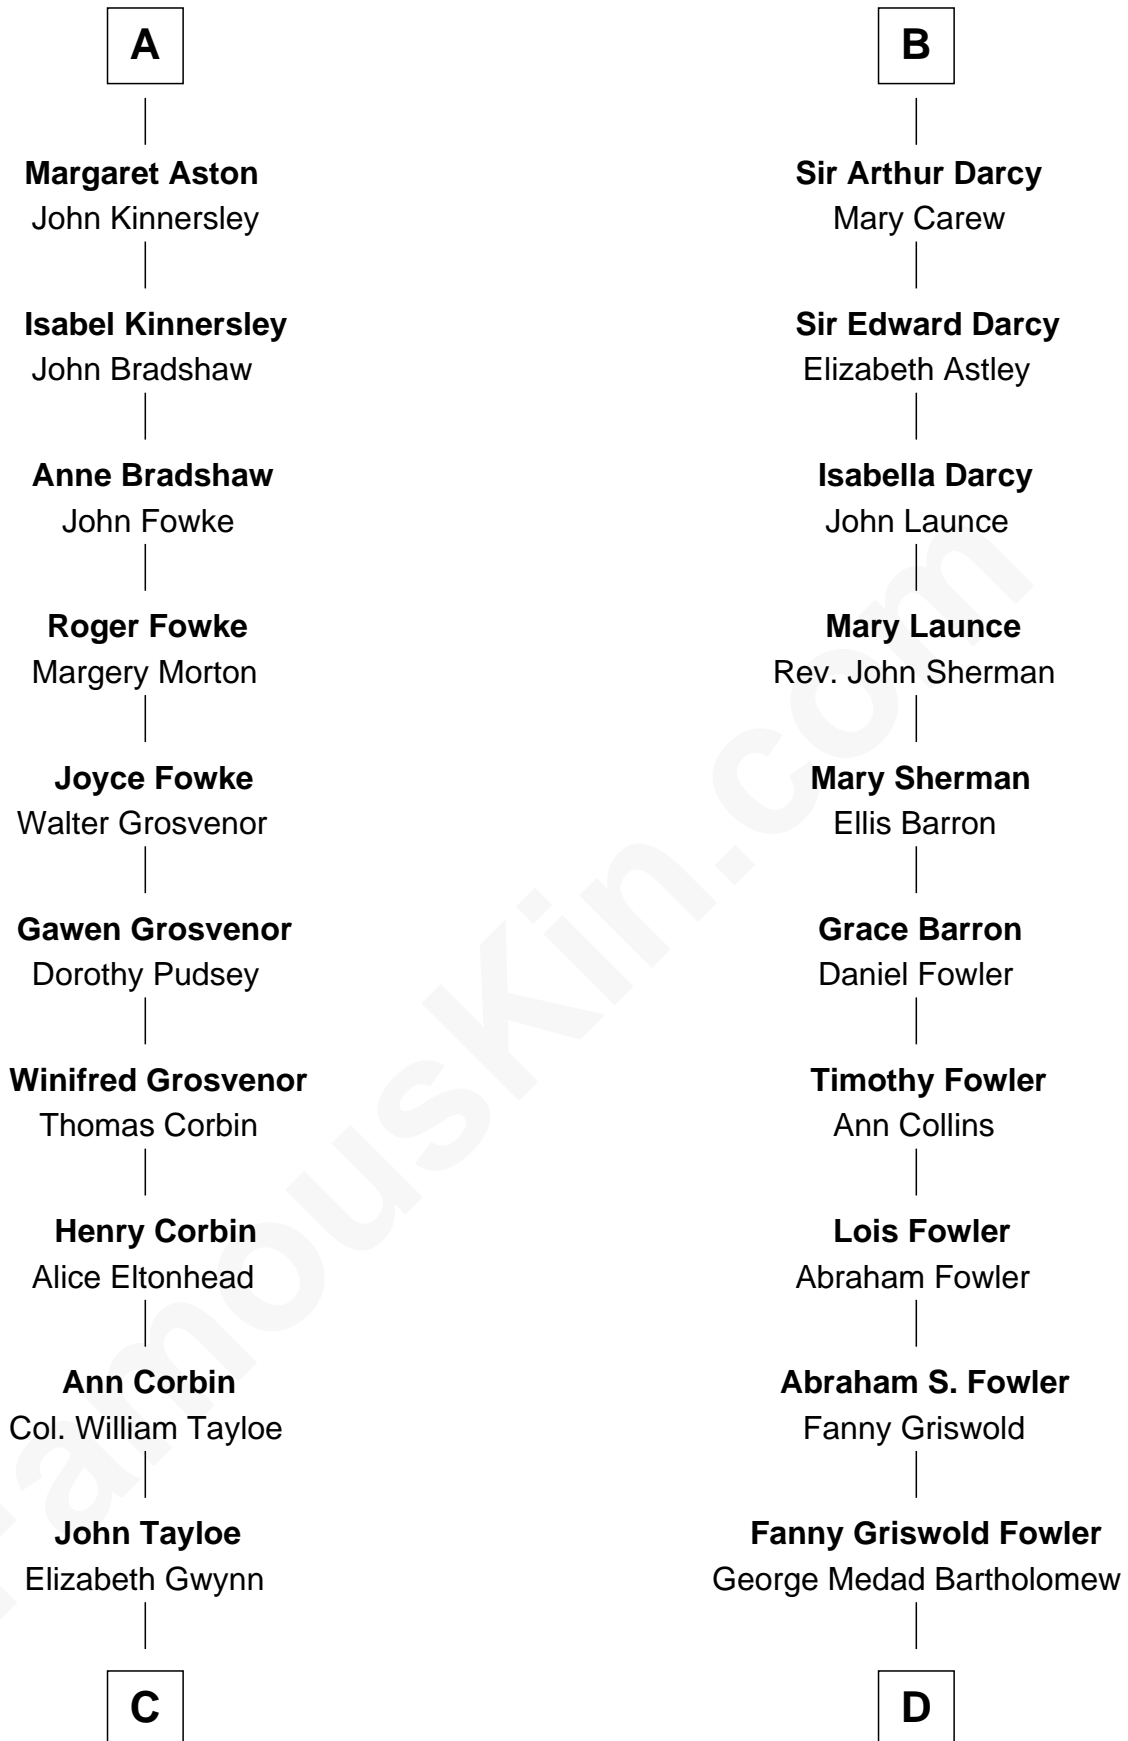

## Relationship Chart of

### Henry Lloyd

40th Governor of Maryland

20th cousin 1 time removed of

**Bill Weld**

68th Governor of Massachusetts

**C**

**John Tayloe**  
Rebecca Plater

**Elizabeth Tayloe**  
Col. Edward Lloyd

**Col. Edward Lloyd**  
Sally Scott Murray

**Daniel Lloyd**  
Catherine Henry

**Henry Lloyd**  
*40th Governor of Maryland*

**D**

**Fanny Elizabeth Bartholomew**  
Dr. Francis Minot Weld

**Francis Minot Weld**  
Margaret Low White

**David Weld**  
Mary Blake Nichols

**Bill Weld**  
*68th Governor of Massachusetts*