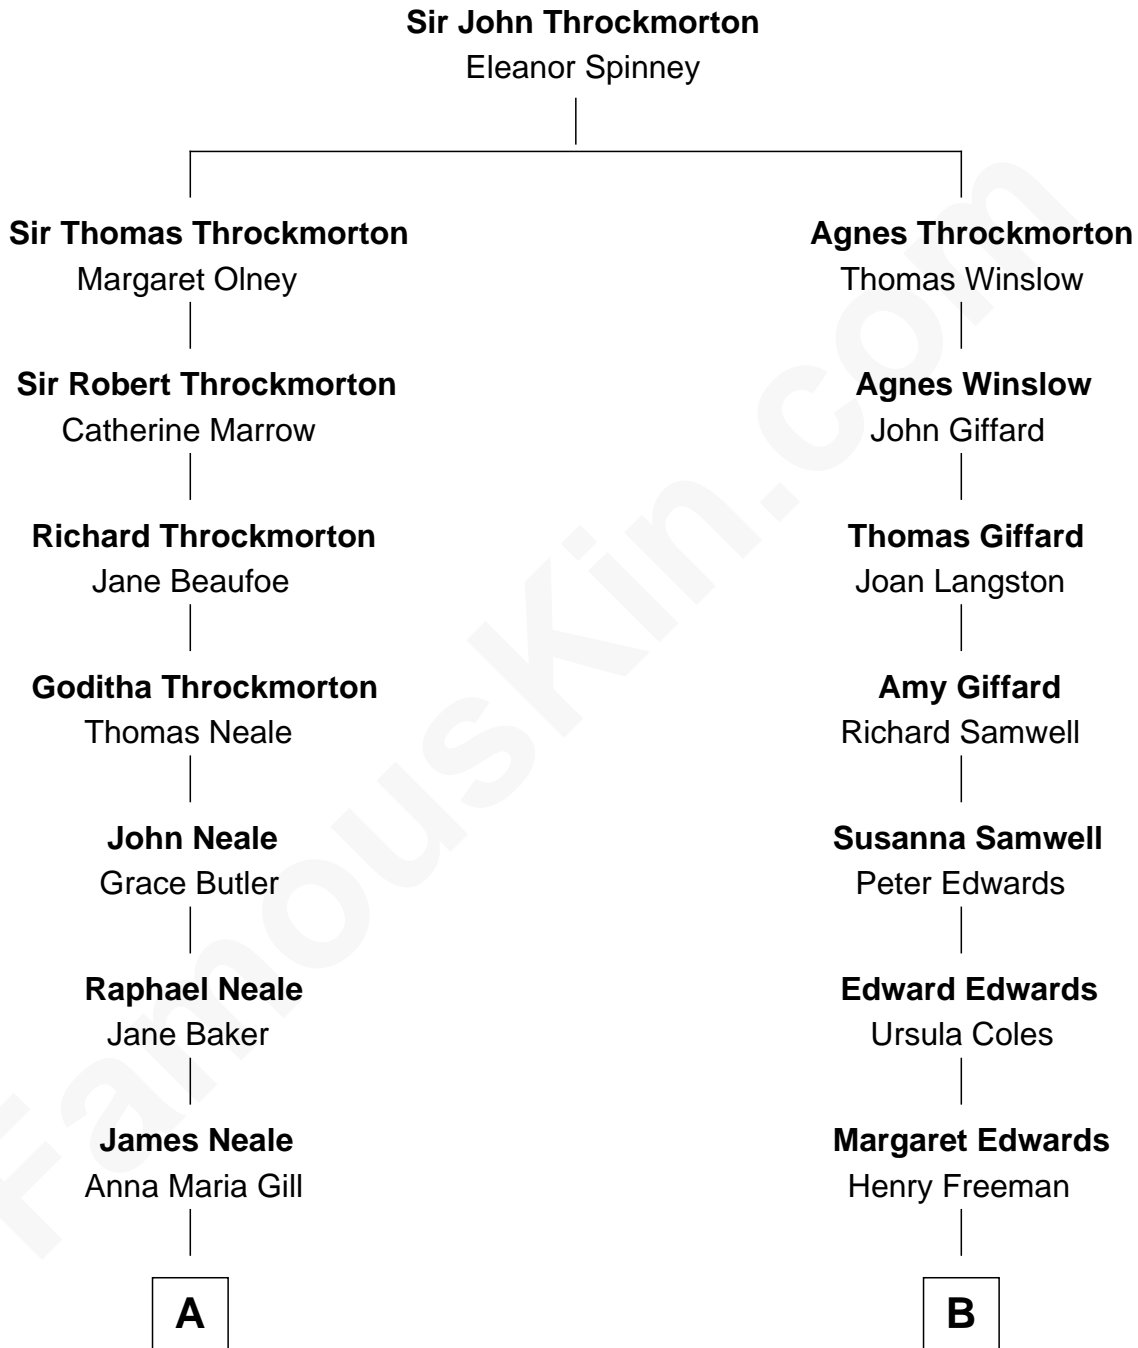

FamousKin.com

Relationship Chart of

Henry Lloyd

40th Governor of Maryland

13th cousin 5 times removed of

Bill Weld

68th Governor of Massachusetts

C

David Weld
Mary Blake Nichols

Bill Weld
68th Governor of Massachusetts

FamousKin.com