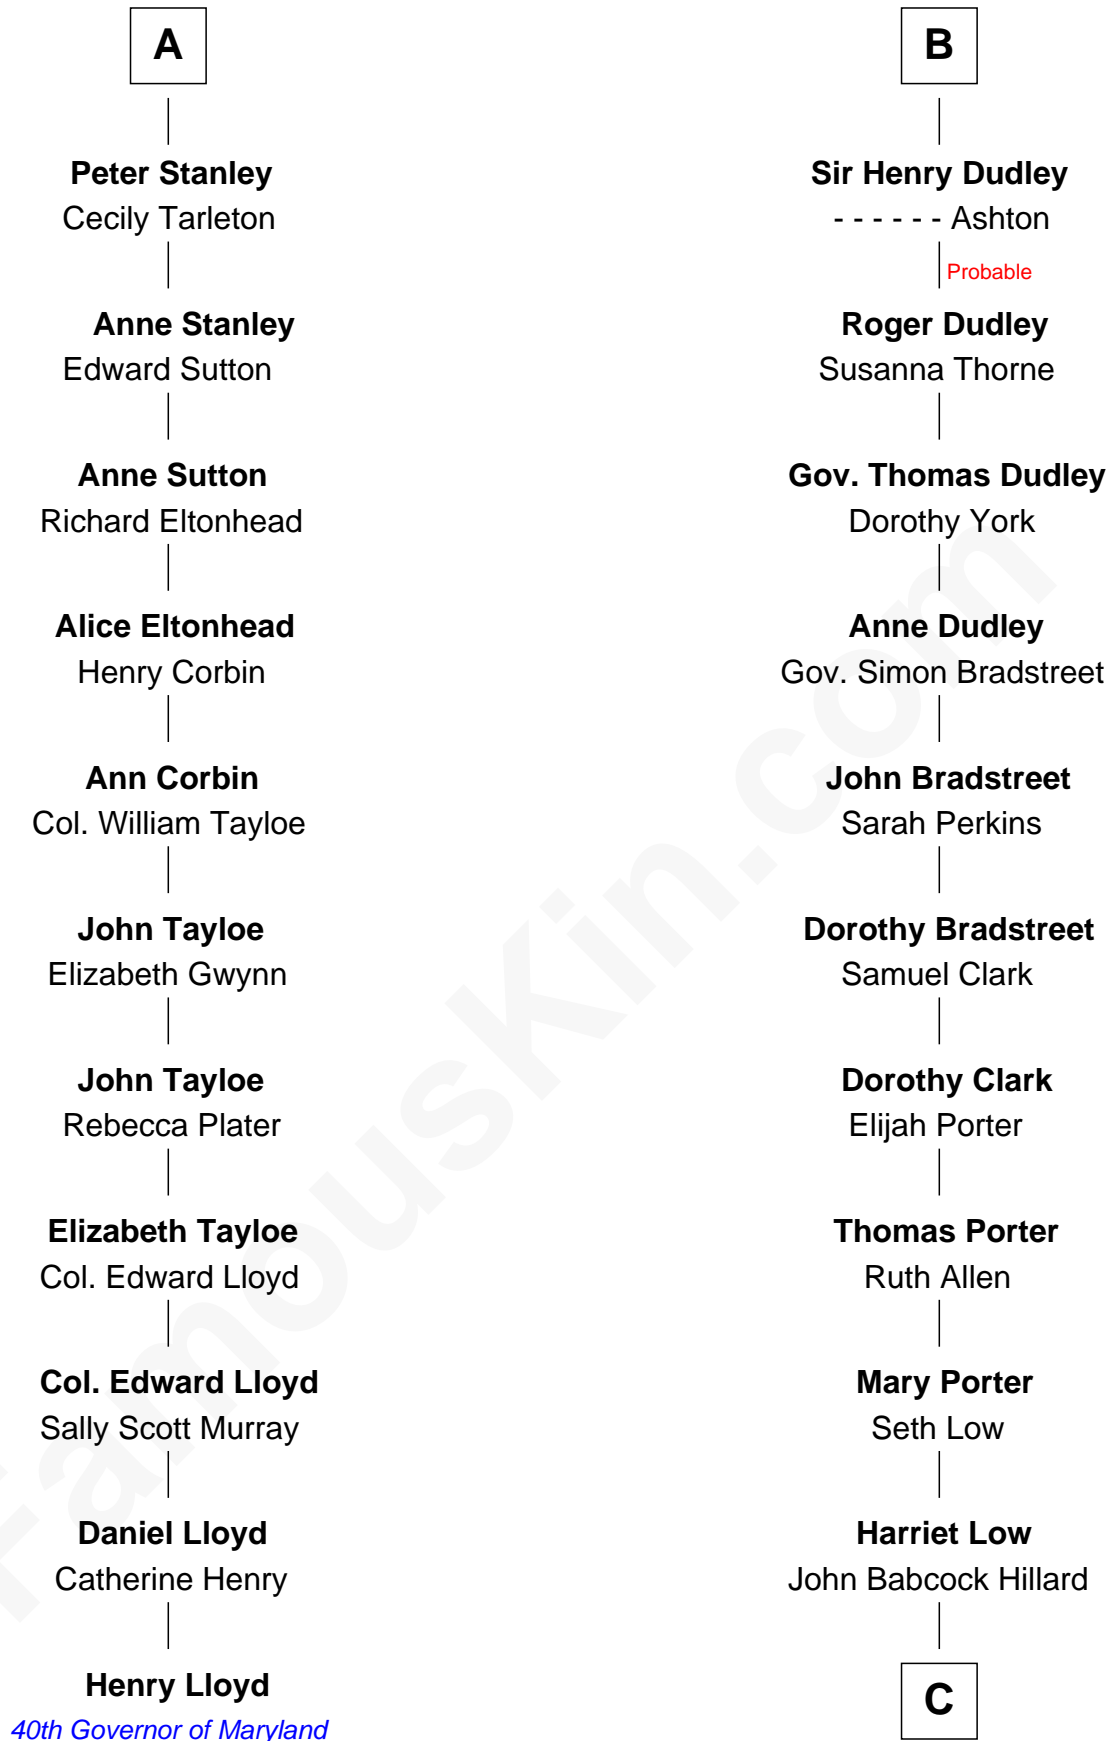

FamousKin.com

Relationship Chart of

Henry Lloyd

40th Governor of Maryland

17th cousin 3 times removed of

Bill Weld

68th Governor of Massachusetts

C

Harriet Hillard

William Augustus White

Margaret Low White

Francis Minot Weld

David Weld

Mary Blake Nichols

Bill Weld

68th Governor of Massachusetts