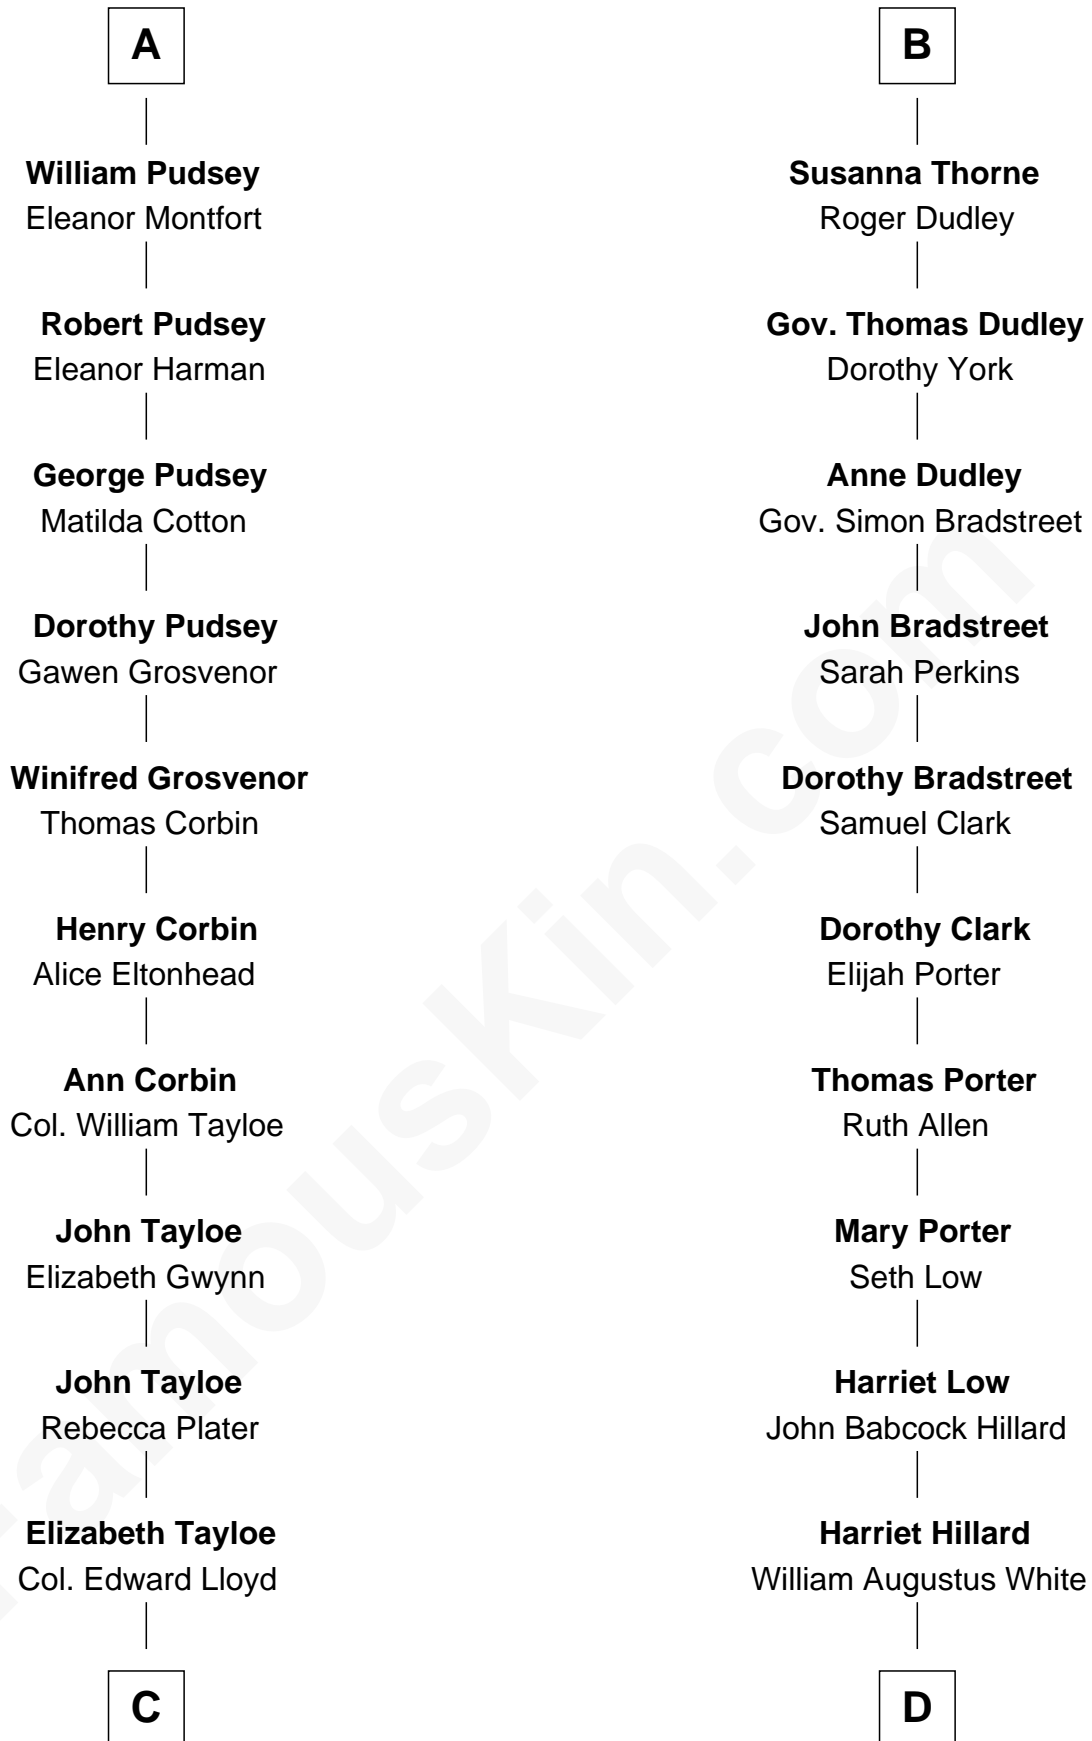

FamousKin.com Relationship Chart of

Henry Lloyd

40th Governor of Maryland

19th cousin of

Bill Weld

68th Governor of Massachusetts

Sir John Grey

Avice Marmion

Sir Robert Grey
Lora de St. Quintin

Elizabeth Grey
Henry FitzHugh

Eleanor Fitzhugh
Sir Thomas Tunstall

Margaret Tunstall
Sir Ralph Pudsey

Sir John Pudsey
Grace Hamerton

Henry Pudsey
Margaret Conyers

Rowland Pudsey
Edith Hare

A

Maud Grey

Sir Thomas Harcourt

Sir Thomas Harcourt
Jane Fraunceys

Sir Richard Harcourt
Edith St. Clair

Alice Harcourt
William Bessiles

Elizabeth Bessiles
Richard Fettiplace

Anne Fettiplace
Edward Purefoy

Mary Purefoy
Thomas Thorne

B

C

Col. Edward Lloyd
Sally Scott Murray

Daniel Lloyd
Catherine Henry

Henry Lloyd
40th Governor of Maryland

D

Margaret Low White
Francis Minot Weld