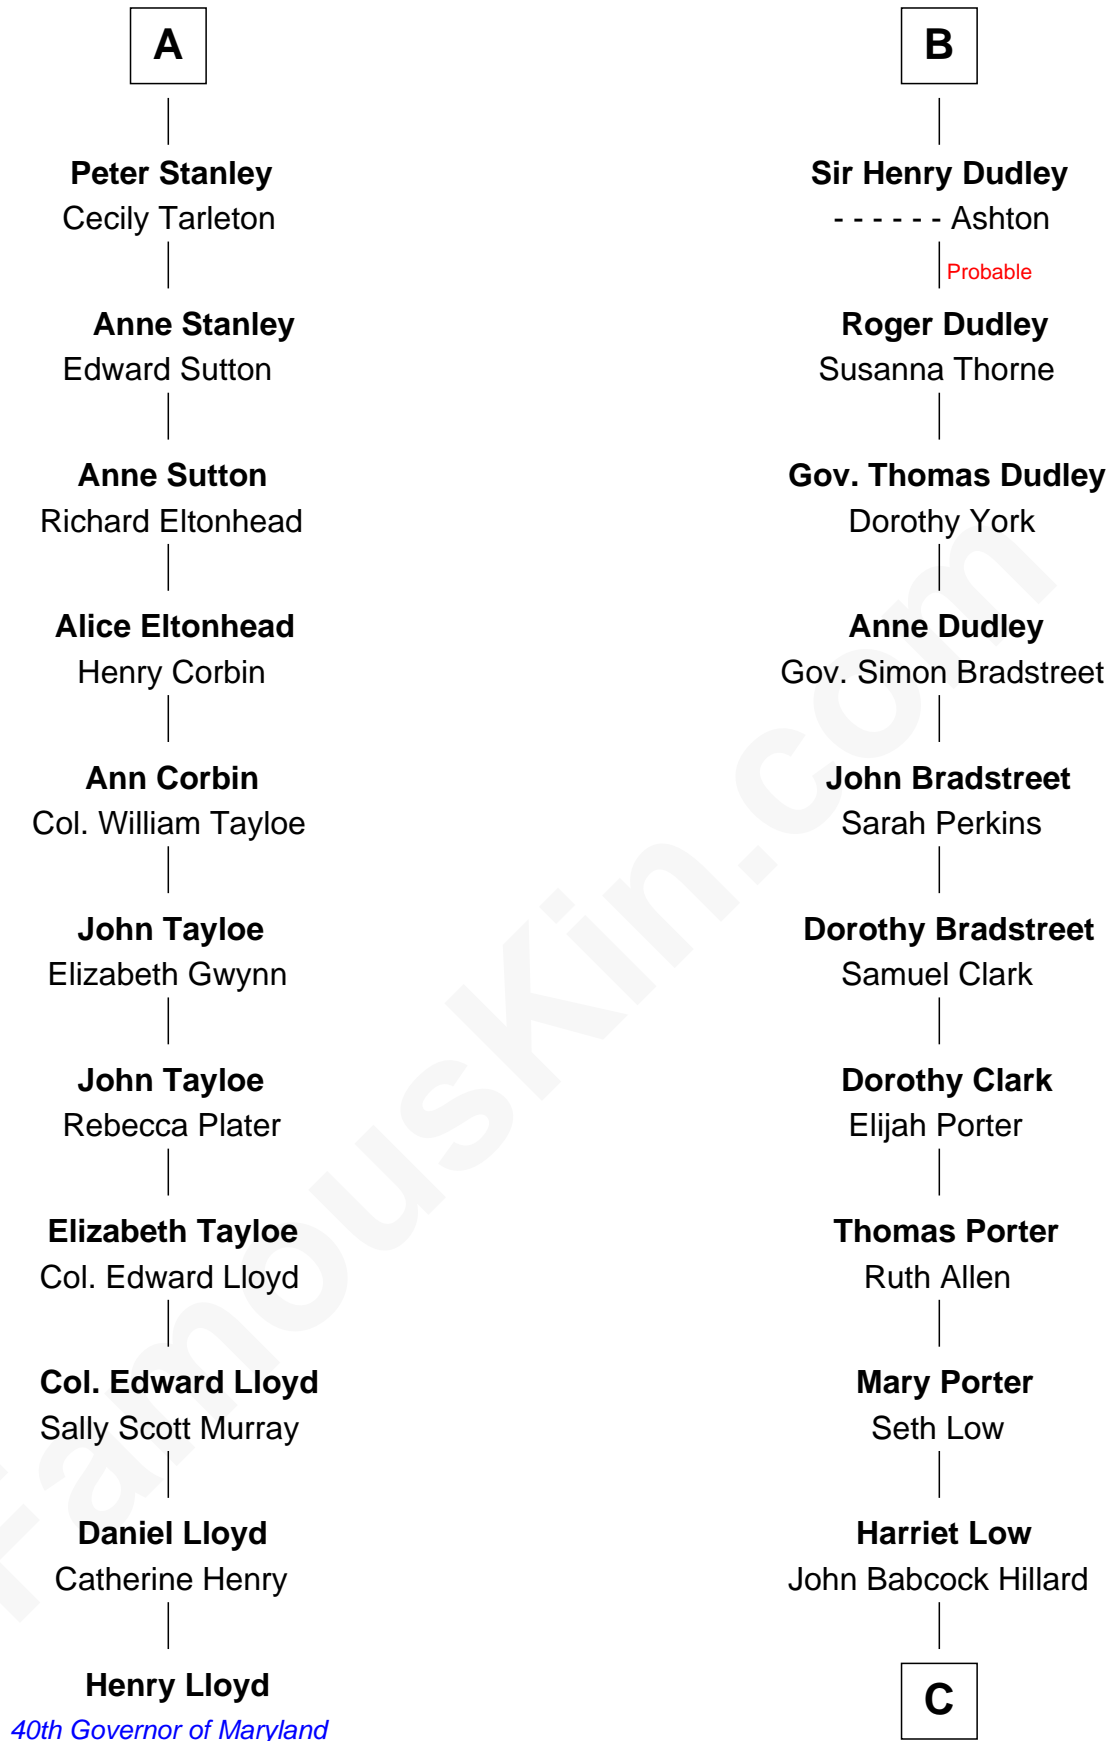

FamousKin.com

Relationship Chart of

Henry Lloyd

40th Governor of Maryland

17th cousin 3 times removed of

Bill Weld

68th Governor of Massachusetts

Sir Robert de Holland

Maude la Zouche

Maude de Holland
Sir Thomas de Swinnerton

Sir Robert de Swinnerton
Elizabeth de Beke

Maud de Swinnerton
Sir John Savage

Mary Savage
William Stanley

William Stanley
Alice Hoghton

Sir William Stanley
Agnes Grosvenor

Sir William Stanley
Anne Harington

A

Thomas Holand
Joan Plantagenet

Sir Thomas de Holand
Alice Fitzalan

Eleanor Holand
Edward Cherleton

Joyce Cherleton
Sir John Tiptoft

Joyce Tiptoft
Sir Edmund Sutton

Sir Edward Sutton
Cecily Willoughby

Sir John Sutton
Cecily Grey

B

C

Harriet Hillard

William Augustus White

Margaret Low White

Francis Minot Weld

David Weld