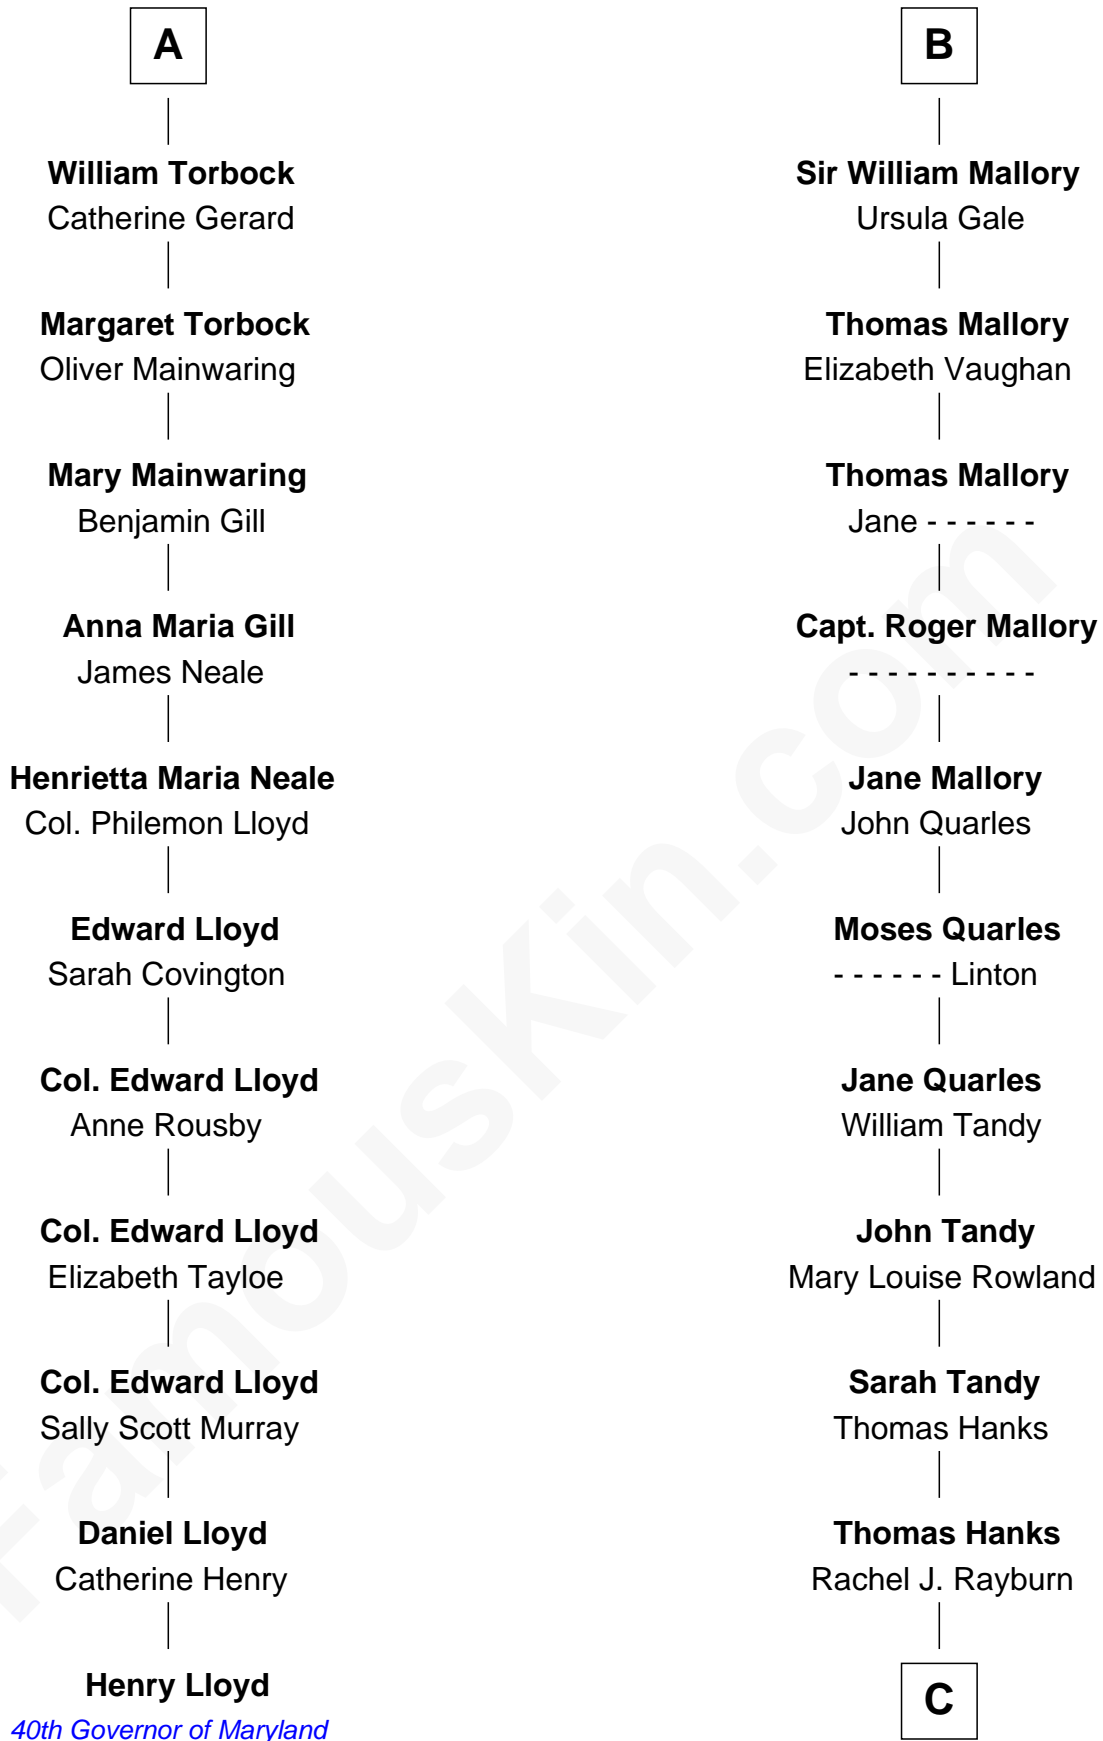

FamousKin.com

Relationship Chart of

Henry Lloyd

40th Governor of Maryland

17th cousin 3 times removed of

Tom Hanks
Movie Actor

Edmund Fitzalan
Alice de Warenne

Richard Fitzalan
Eleanor Plantagenet

Sir Richard Fitzalan
Elizabeth de Bohun

Elizabeth Fitzalan
Sir Robert Goushill

Joan Goushill
Sir Thomas Stanley

Sir John Stanley
Elizabeth Weever

Margery Stanley
Sir William Torbock

Thomas Torbock
Elizabeth Moore

A

Aline Fitzalan
Sir Roger le Strange

Lucy le Strange
Sir William Willoughby

Margery Willoughby
Sir William FitzHugh

Lora FitzHugh
Sir John Constable

Joan Constable
Sir William Mallory

Sir John Mallory
Margaret Thwaites

Sir William Mallory
Jane Norton

B

C

Daniel Boone Hanks
Mary Catherine Mefford

Ernest Buel Hanks
Gladys Hilda Ball

Amos Mefford Hanks
Janet Marylyn Frager

Tom Hanks
Movie Actor

FamousKin.com