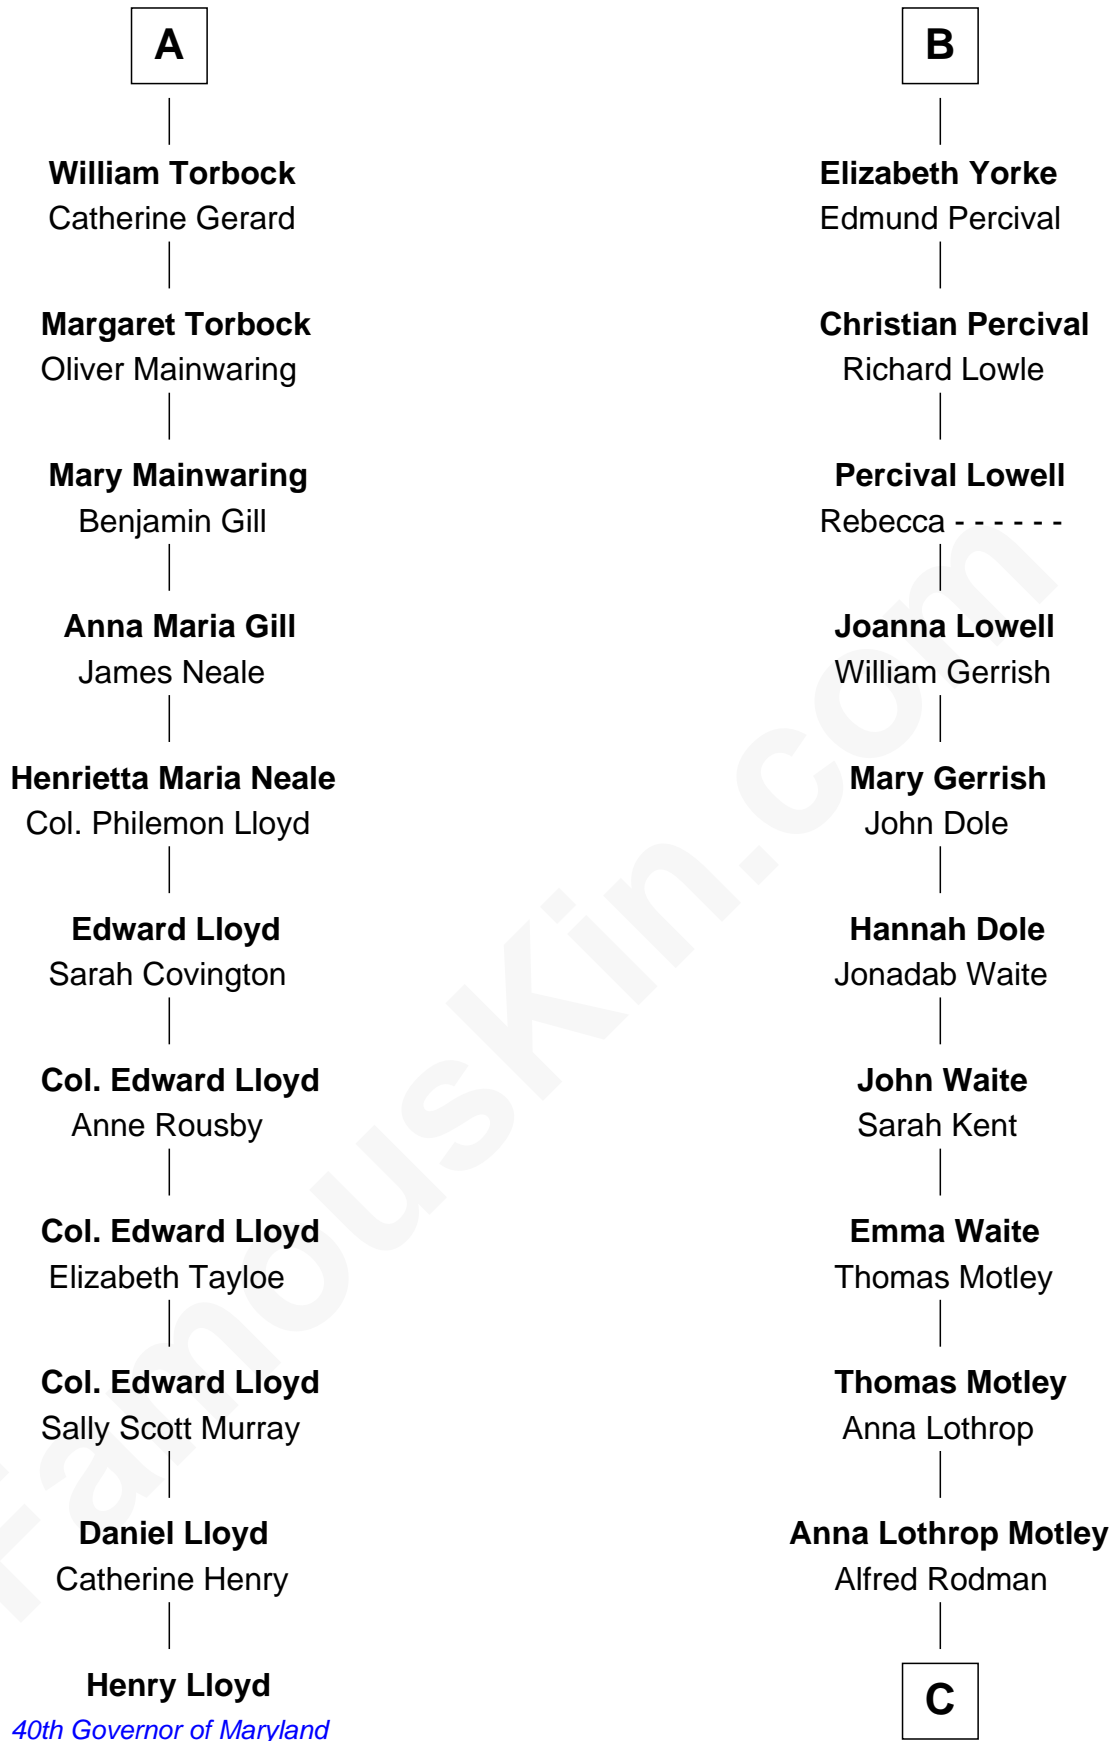

### Henry Lloyd

40th Governor of Maryland

17th cousin 3 times removed of

**Tuesday Weld**

TV and Movie Actress

**Humphrey de Bohun**  
Elizabeth Plantagenet

**Sir William de Bohun**  
Elizabeth de Badlesmere

**Elizabeth de Bohun**  
Sir Richard Fitzalan

**Elizabeth Fitzalan**  
Sir Robert Goushill

**Joan Goushill**  
Sir Thomas Stanley

**Sir John Stanley**  
Elizabeth Weever

**Margery Stanley**  
Sir William Torbock

**Thomas Torbock**  
Elizabeth Moore

**A**

**Margaret de Bohun**  
Sir Hugh de Courtnay

**Elizabeth de Courtnay**  
Sir Andrew Luttrell

**Sir Hugh Luttrell**  
Catherine de Beaumont

**Sir John Luttrell**  
Margaret Touchet

**Sir James Luttrell**  
Elizabeth Courtnay

**Sir Hugh Luttrell**  
Margaret Hill

**Eleanor Luttrell**  
Roger Yorke

**B**

**C**

**Eloise Rodman**  
Stephen Minot Weld

**Edward Motley Weld**  
Sarah Lothrop King