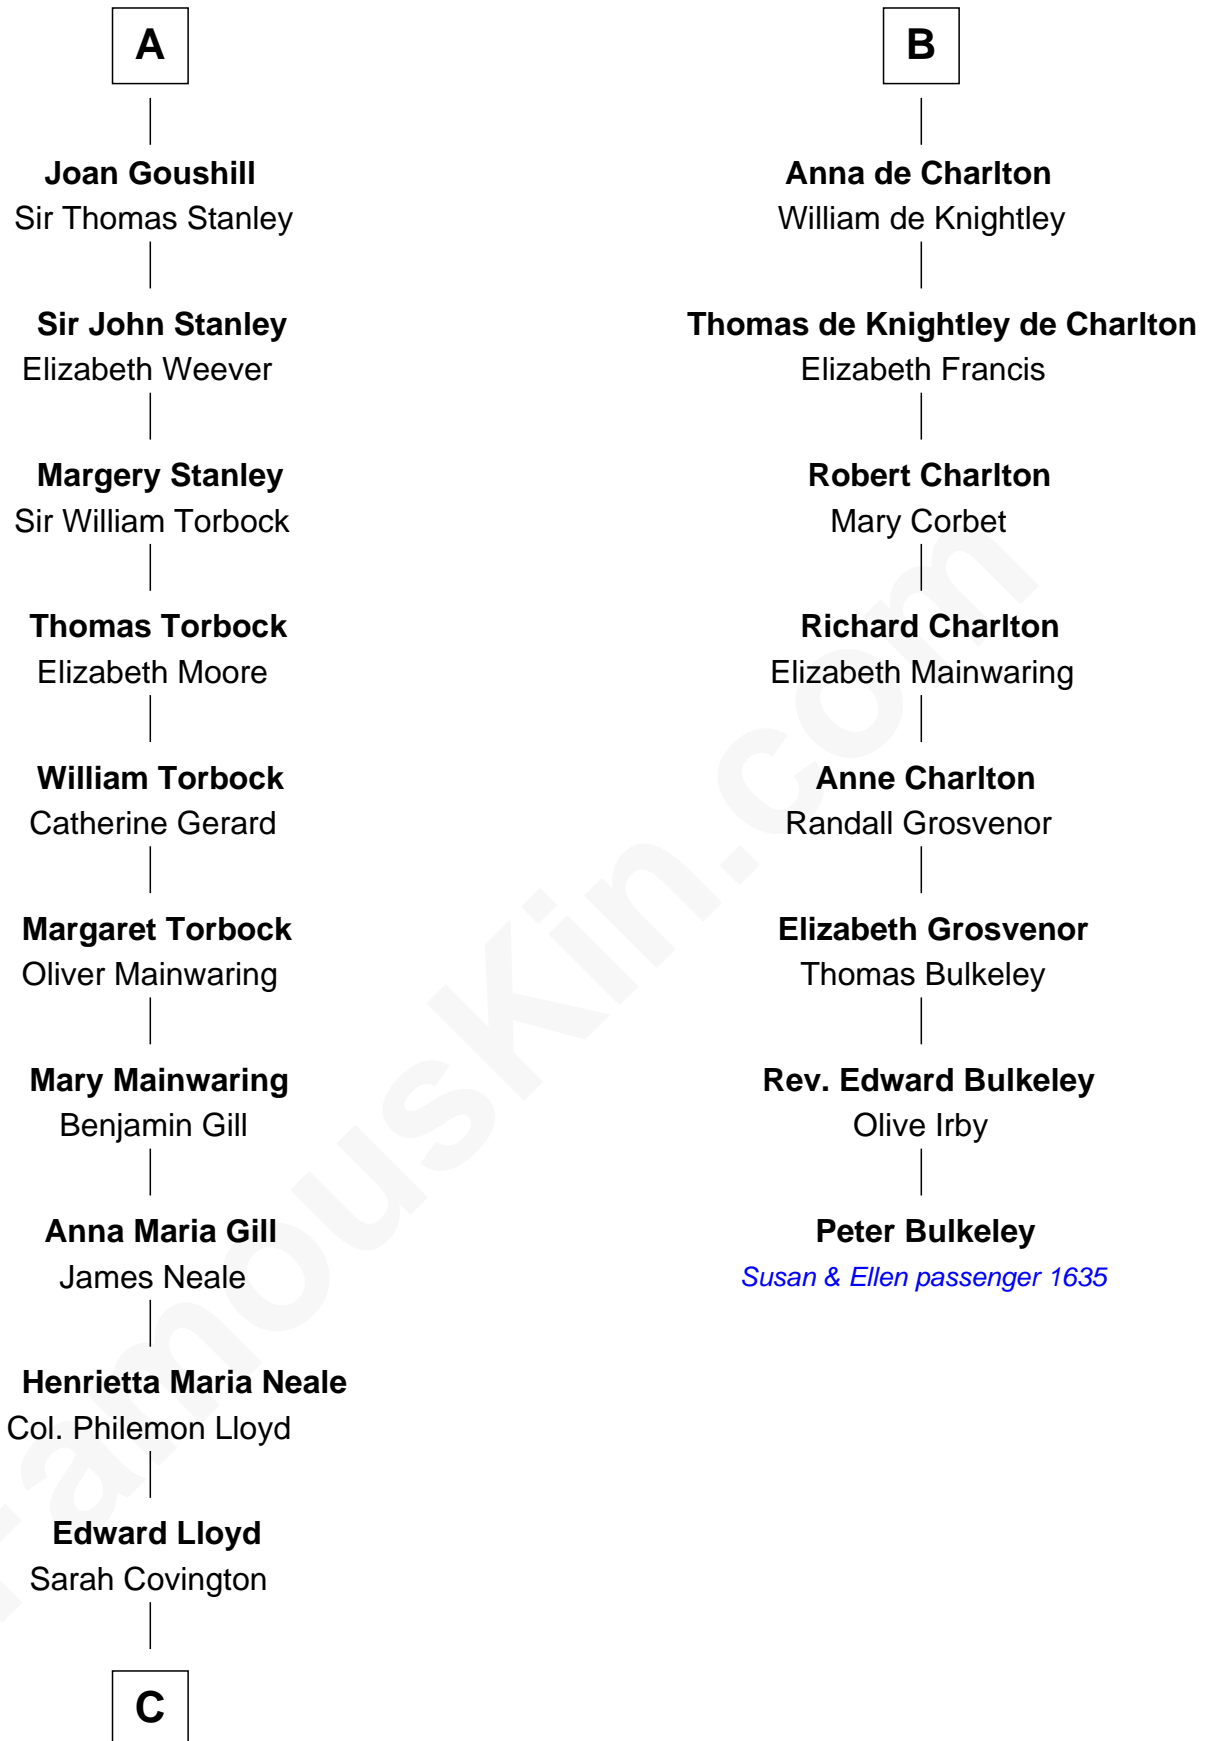

FamousKin.com

Relationship Chart of

Henry Lloyd

40th Governor of Maryland

14th cousin 7 times removed of

Peter Bulkeley

(1582/3 - 1658/9) Susan & Ellen passenger 1635

C

Col. Edward Lloyd

Anne Rousby

Col. Edward Lloyd

Elizabeth Tayloe

Col. Edward Lloyd

Sally Scott Murray

Daniel Lloyd

Catherine Henry