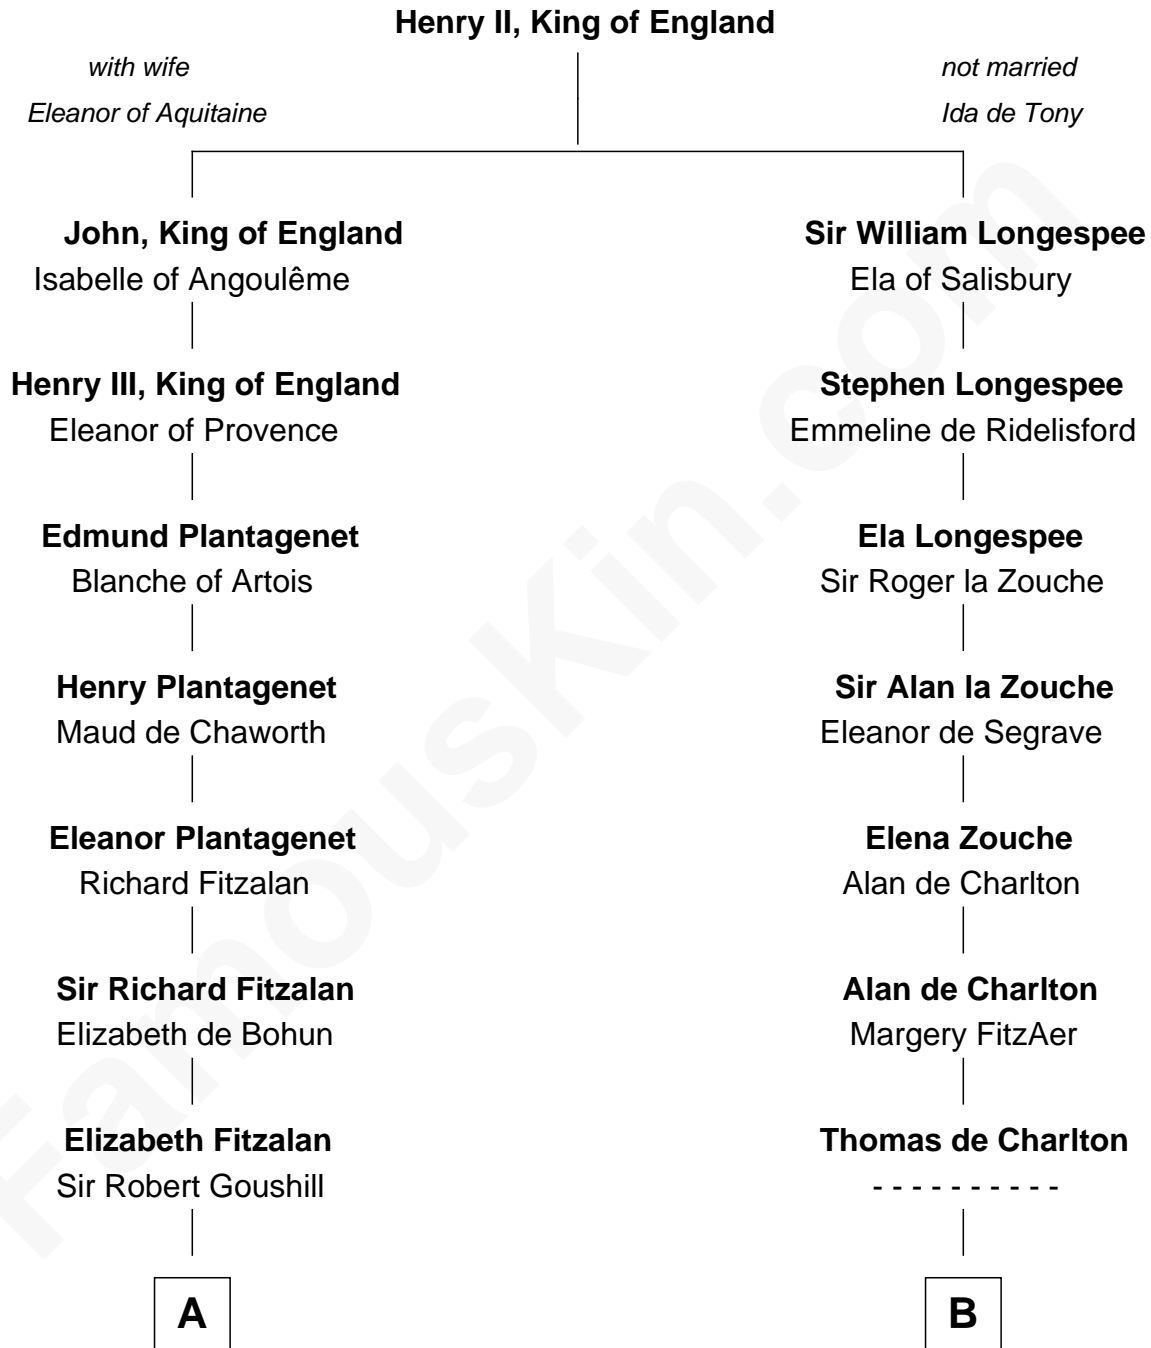

FamousKin.com

Relationship Chart of

Henry Lloyd

40th Governor of Maryland

14th cousin 7 times removed of

Peter Bulkeley

(1582/3 - 1658/9) Susan & Ellen passenger 1635

C

Col. Edward Lloyd

Anne Rousby

Col. Edward Lloyd

Elizabeth Tayloe

Col. Edward Lloyd

Sally Scott Murray

Daniel Lloyd

Catherine Henry