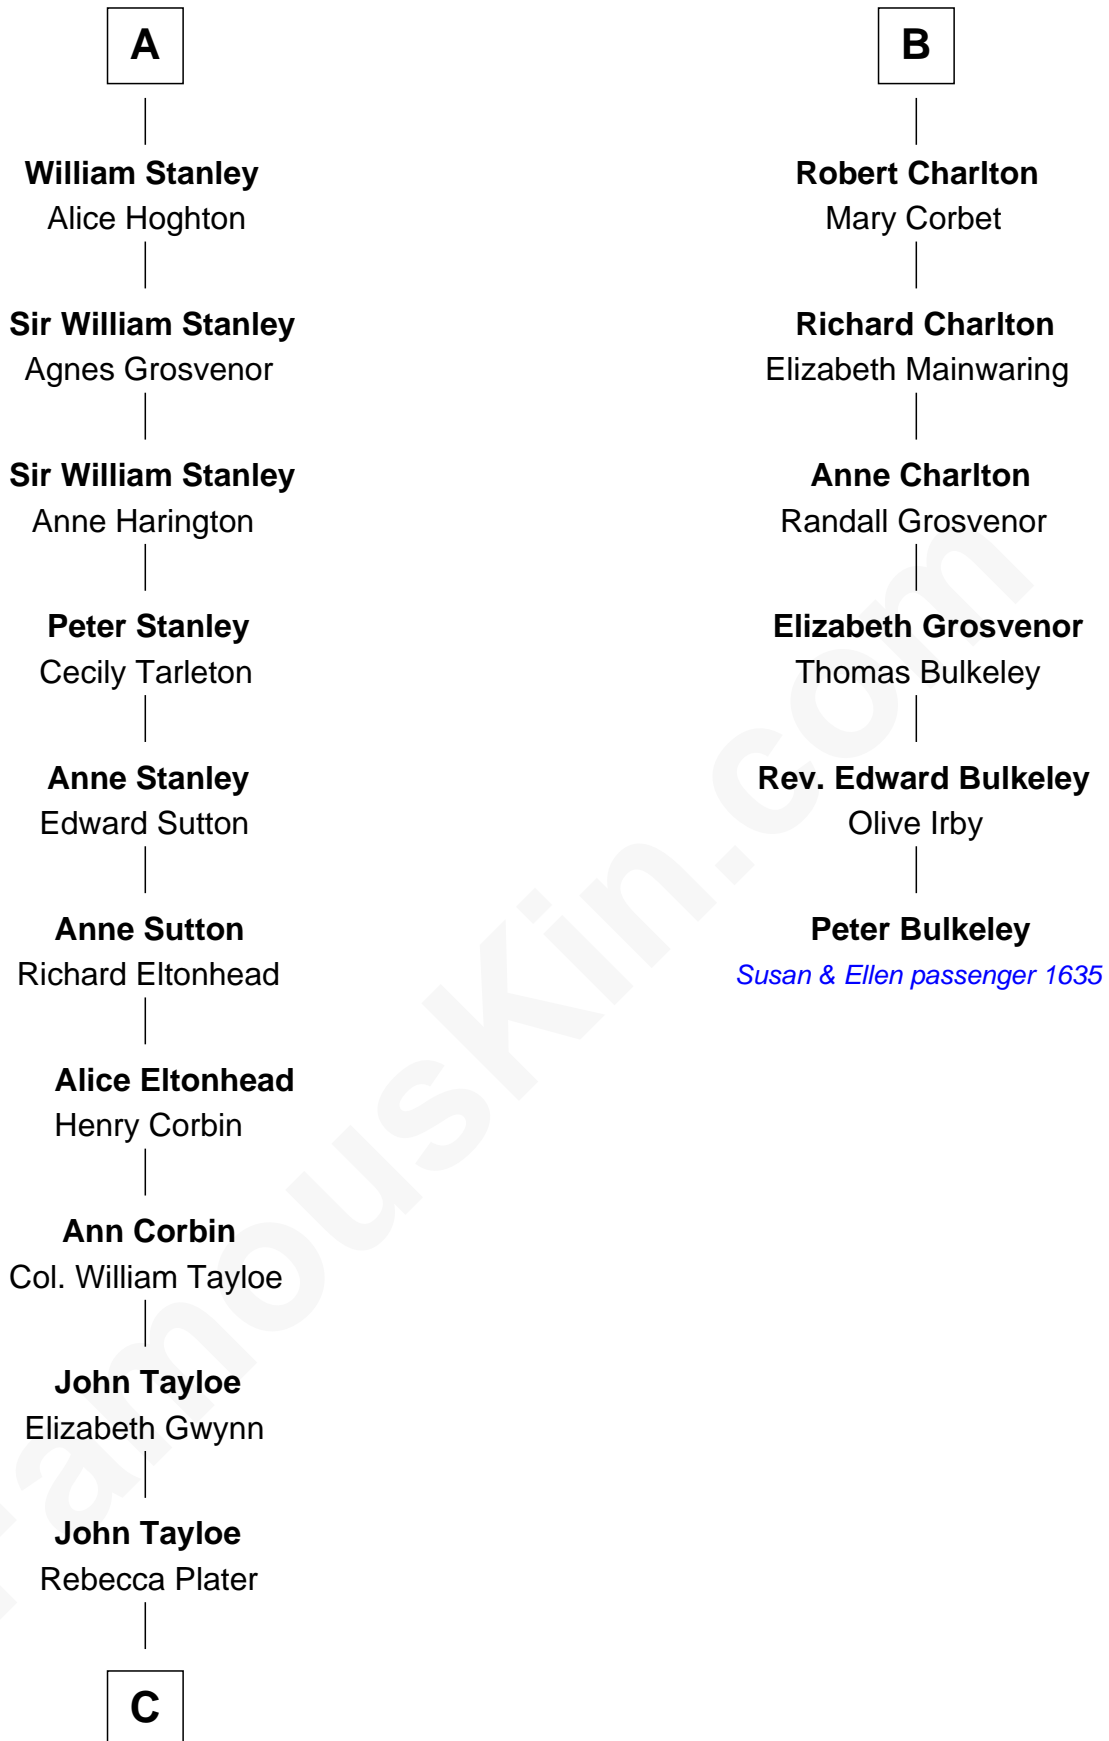

## Relationship Chart of

### Henry Lloyd

40th Governor of Maryland

12th cousin 8 times removed of

**Peter Bulkeley**

(1582/3 - 1658/9) Susan & Ellen passenger 1635

**Stephen Longespee**  
Emmeline de Ridelisford

**C**

—  
**Elizabeth Tayloe**  
Col. Edward Lloyd

—  
**Col. Edward Lloyd**  
Sally Scott Murray

—  
**Daniel Lloyd**  
Catherine Henry

—  
**Henry Lloyd**  
*40th Governor of Maryland*

FamousKin.com