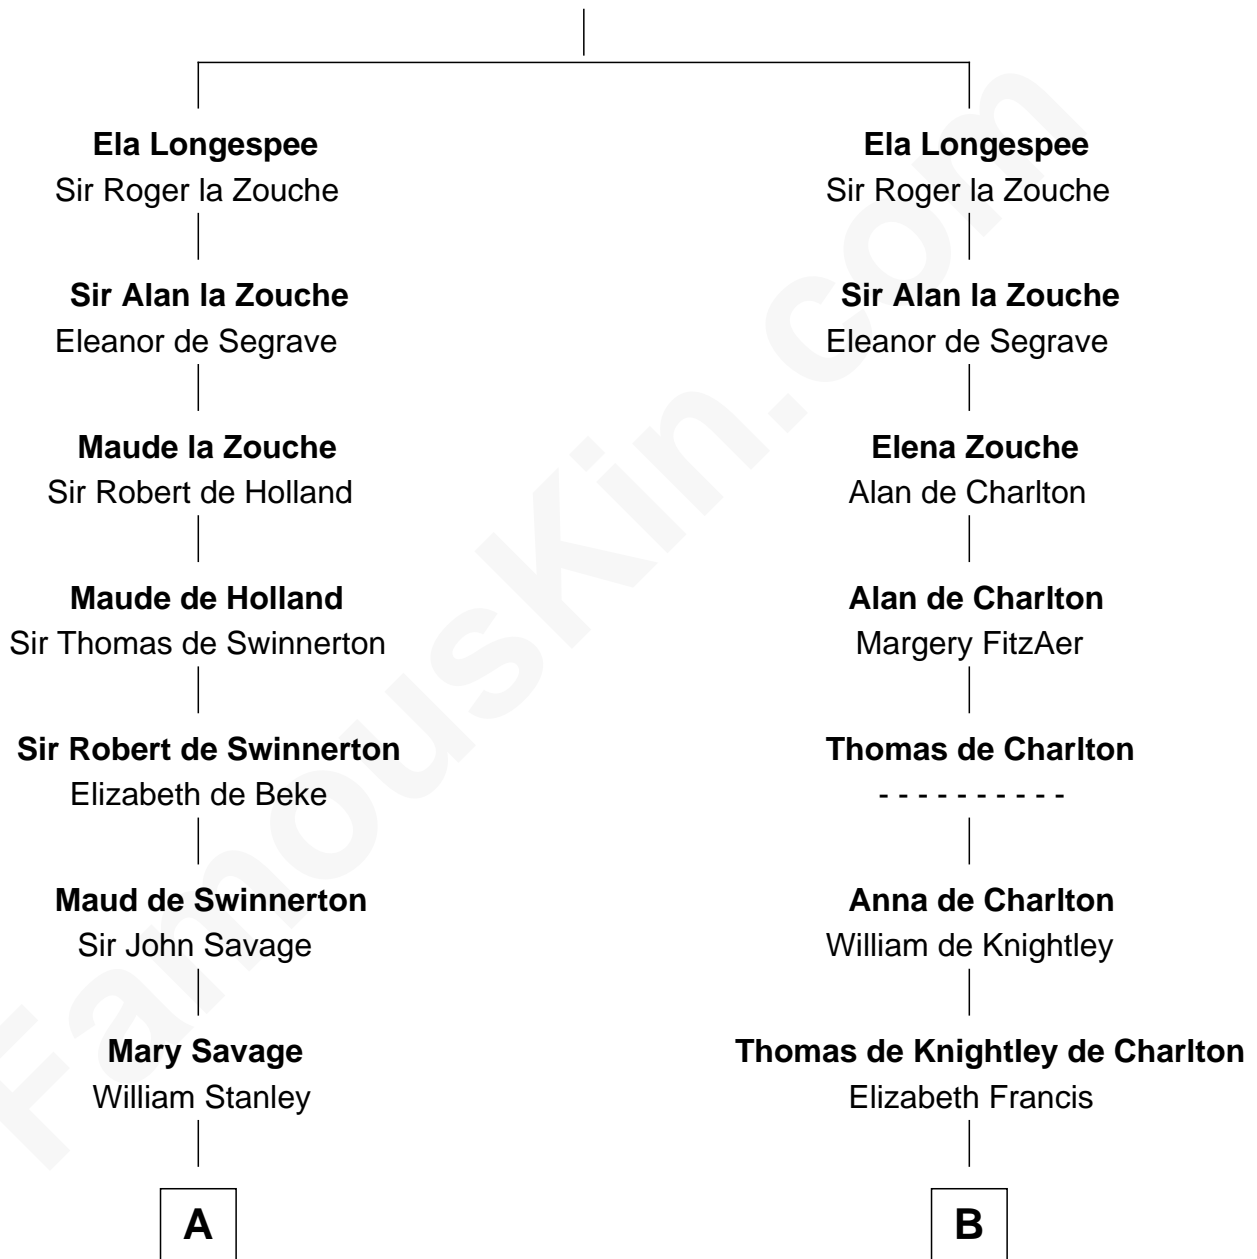

## Relationship Chart of

### Henry Lloyd

40th Governor of Maryland

12th cousin 8 times removed of

**Peter Bulkeley**

(1582/3 - 1658/9) Susan & Ellen passenger 1635

**Stephen Longespee**  
Emmeline de Ridelisford

**C**

—  
**Elizabeth Tayloe**  
Col. Edward Lloyd

—  
**Col. Edward Lloyd**  
Sally Scott Murray

—  
**Daniel Lloyd**  
Catherine Henry

—  
**Henry Lloyd**  
*40th Governor of Maryland*

FamousKin.com