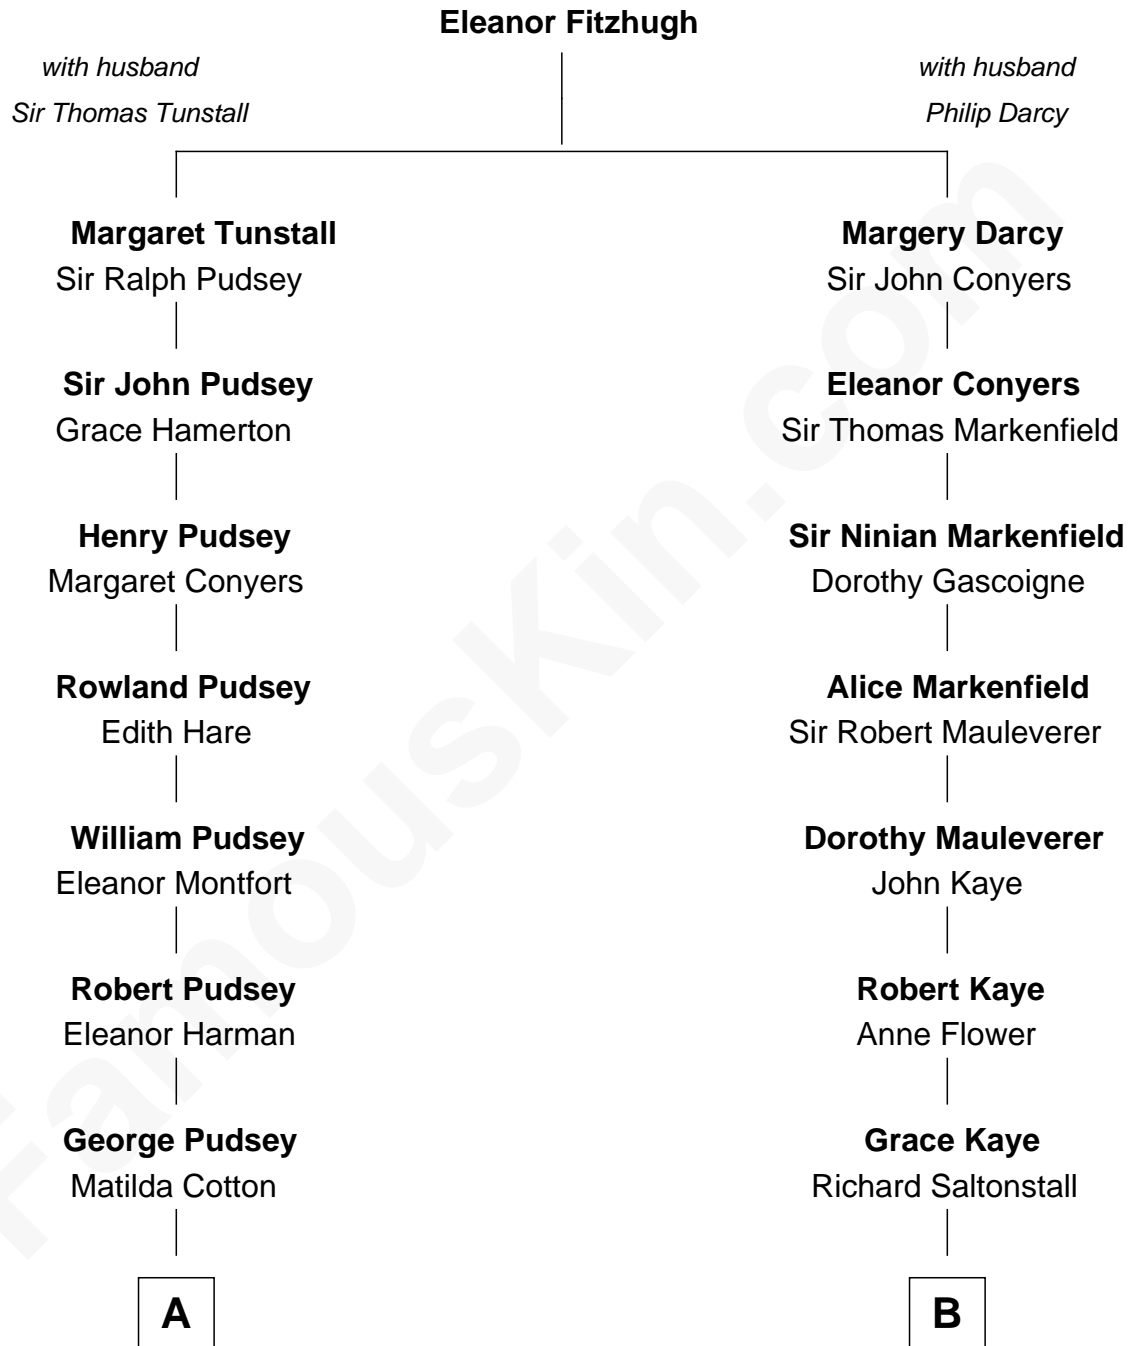

## Relationship Chart of

### Henry Lloyd

40th Governor of Maryland

15th cousin 1 time removed of

**Leverett Saltonstall**

55th Governor of Massachusetts

**A**

**Dorothy Pudsey**  
Gawen Grosvenor

**Winifred Grosvenor**  
Thomas Corbin