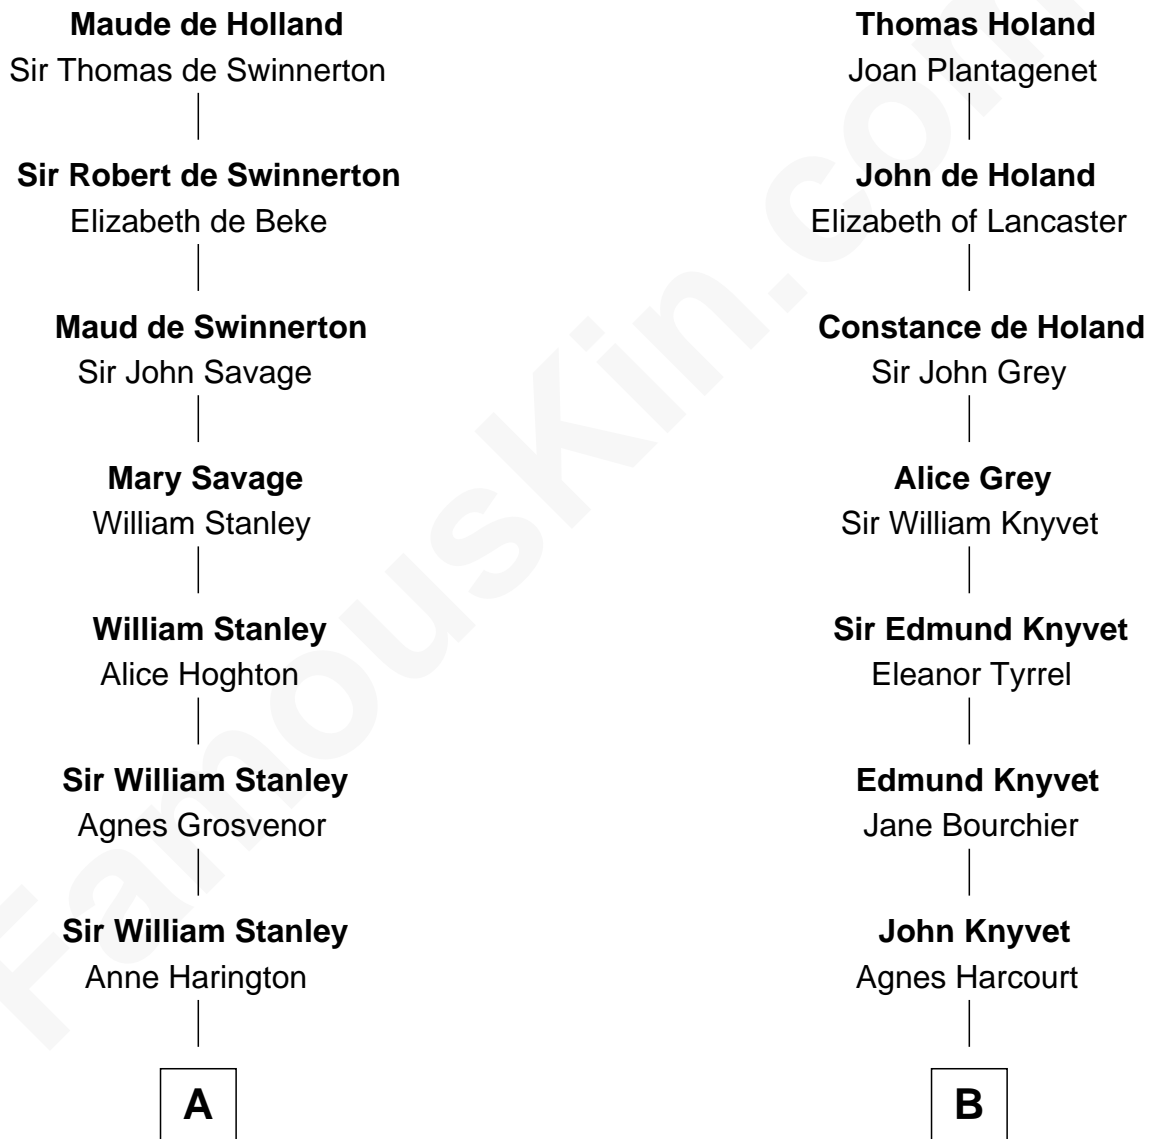

FamousKin.com Relationship Chart of

Henry Lloyd

40th Governor of Maryland

17th cousin of

Leverett Saltonstall

55th Governor of Massachusetts

Sir Robert de Holland

Maude la Zouche

A

Peter Stanley
Cecily Tarleton

Anne Stanley
Edward Sutton

Anne Sutton
Richard Eltonhead

Alice Eltonhead
Henry Corbin

Ann Corbin
Col. William Tayloe

John Tayloe
Elizabeth Gwynn

John Tayloe
Rebecca Plater