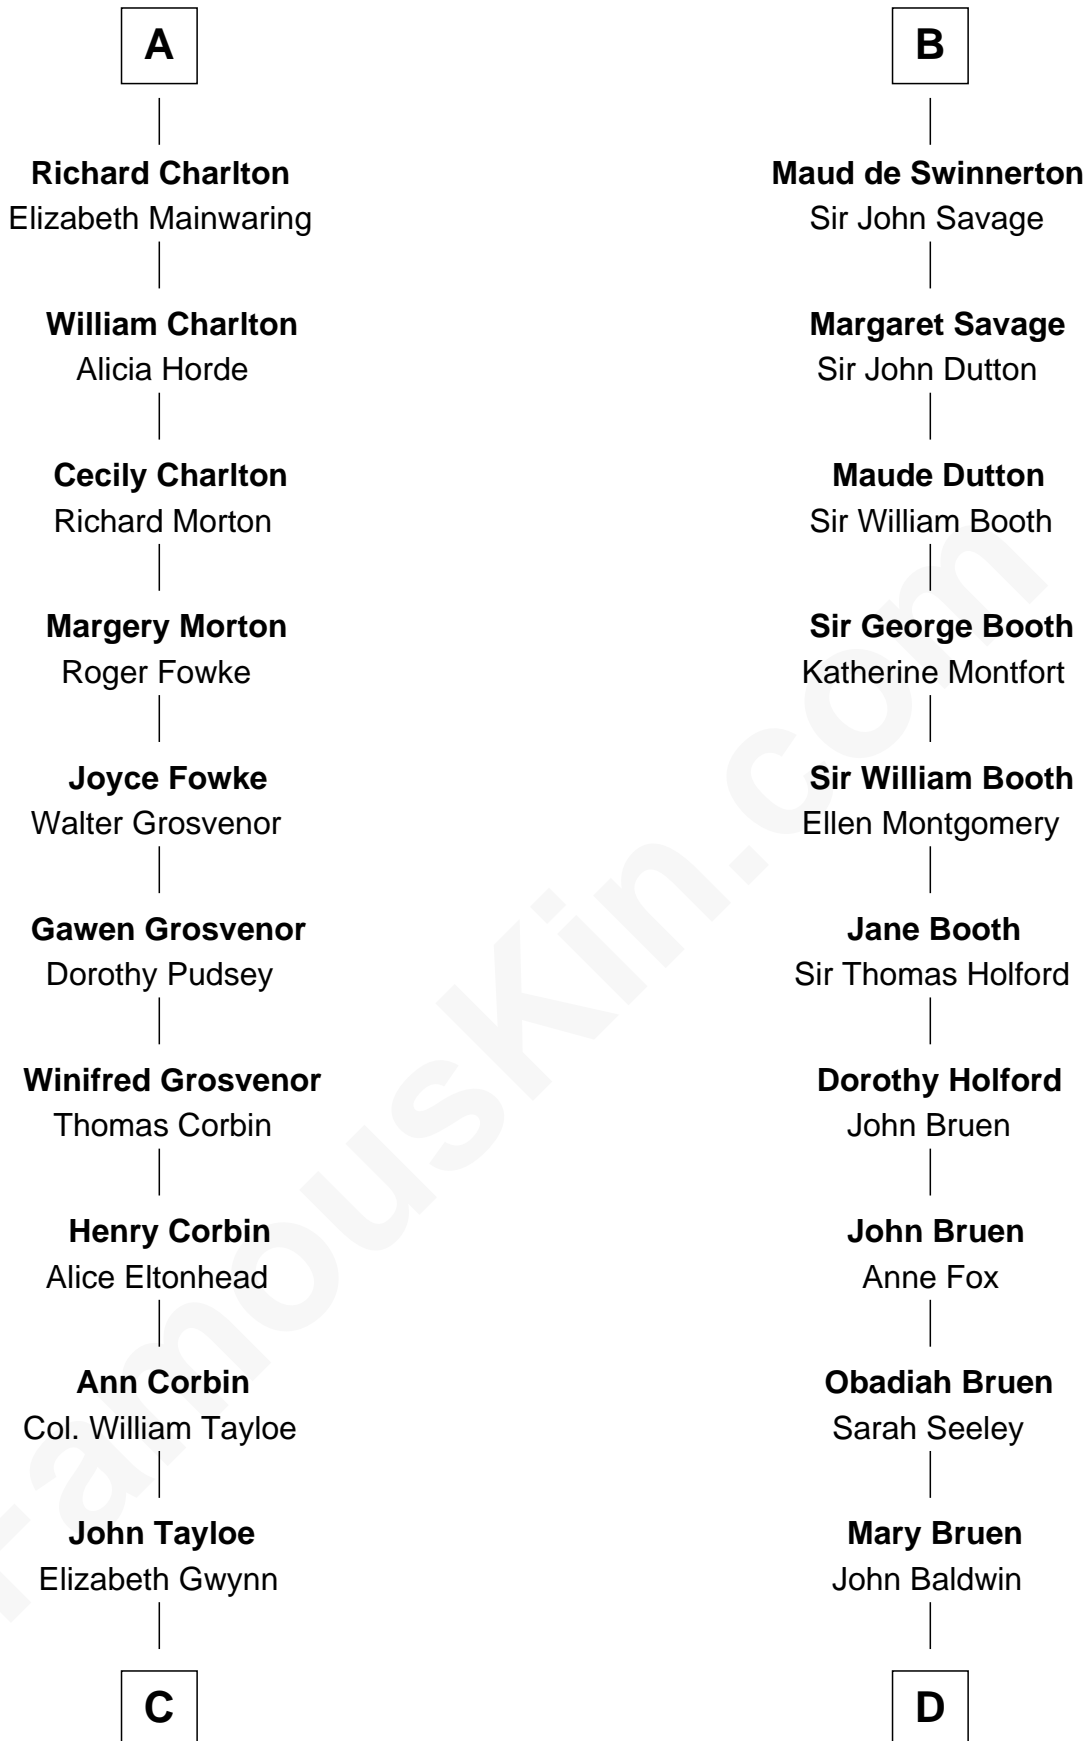

FamousKin.com

Relationship Chart of

Henry Lloyd

40th Governor of Maryland

20th cousin 1 time removed of

Abraham Baldwin

Signer of the U.S. Constitution

William d'Aubenev

Mabel of Chester

C

John Tayloe
Rebecca Plater

Elizabeth Tayloe
Col. Edward Lloyd

Col. Edward Lloyd
Sally Scott Murray

Daniel Lloyd
Catherine Henry

Henry Lloyd
40th Governor of Maryland

D

Abigail Baldwin
Samuel Baldwin

Timothy Baldwin
Bathsheba Stone

Michael Baldwin
Lucy Dudley

Abraham Baldwin
Signer of the U.S. Constitution