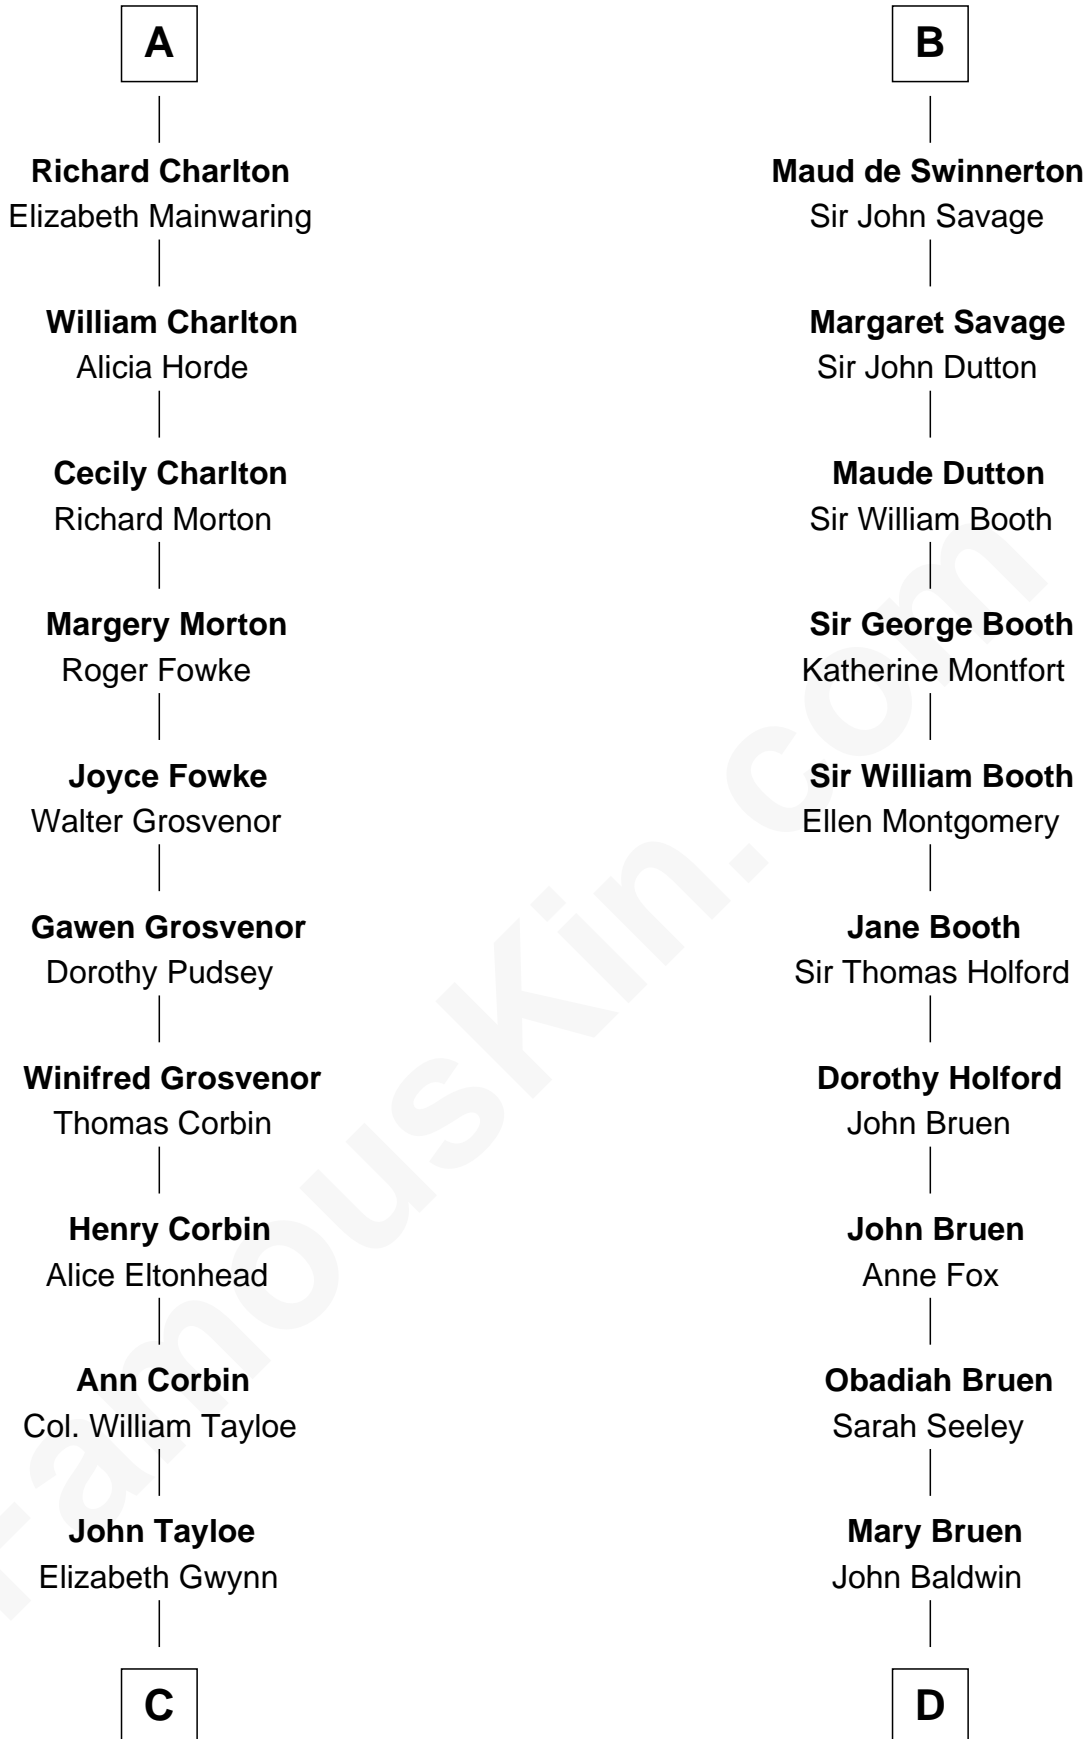

FamousKin.com

Relationship Chart of

Henry Lloyd

40th Governor of Maryland

20th cousin 1 time removed of

Abraham Baldwin

Signer of the U.S. Constitution

C

John Tayloe
Rebecca Plater

Elizabeth Tayloe
Col. Edward Lloyd

Col. Edward Lloyd
Sally Scott Murray

Daniel Lloyd
Catherine Henry

Henry Lloyd
40th Governor of Maryland

D

Abigail Baldwin
Samuel Baldwin

Timothy Baldwin
Bathsheba Stone