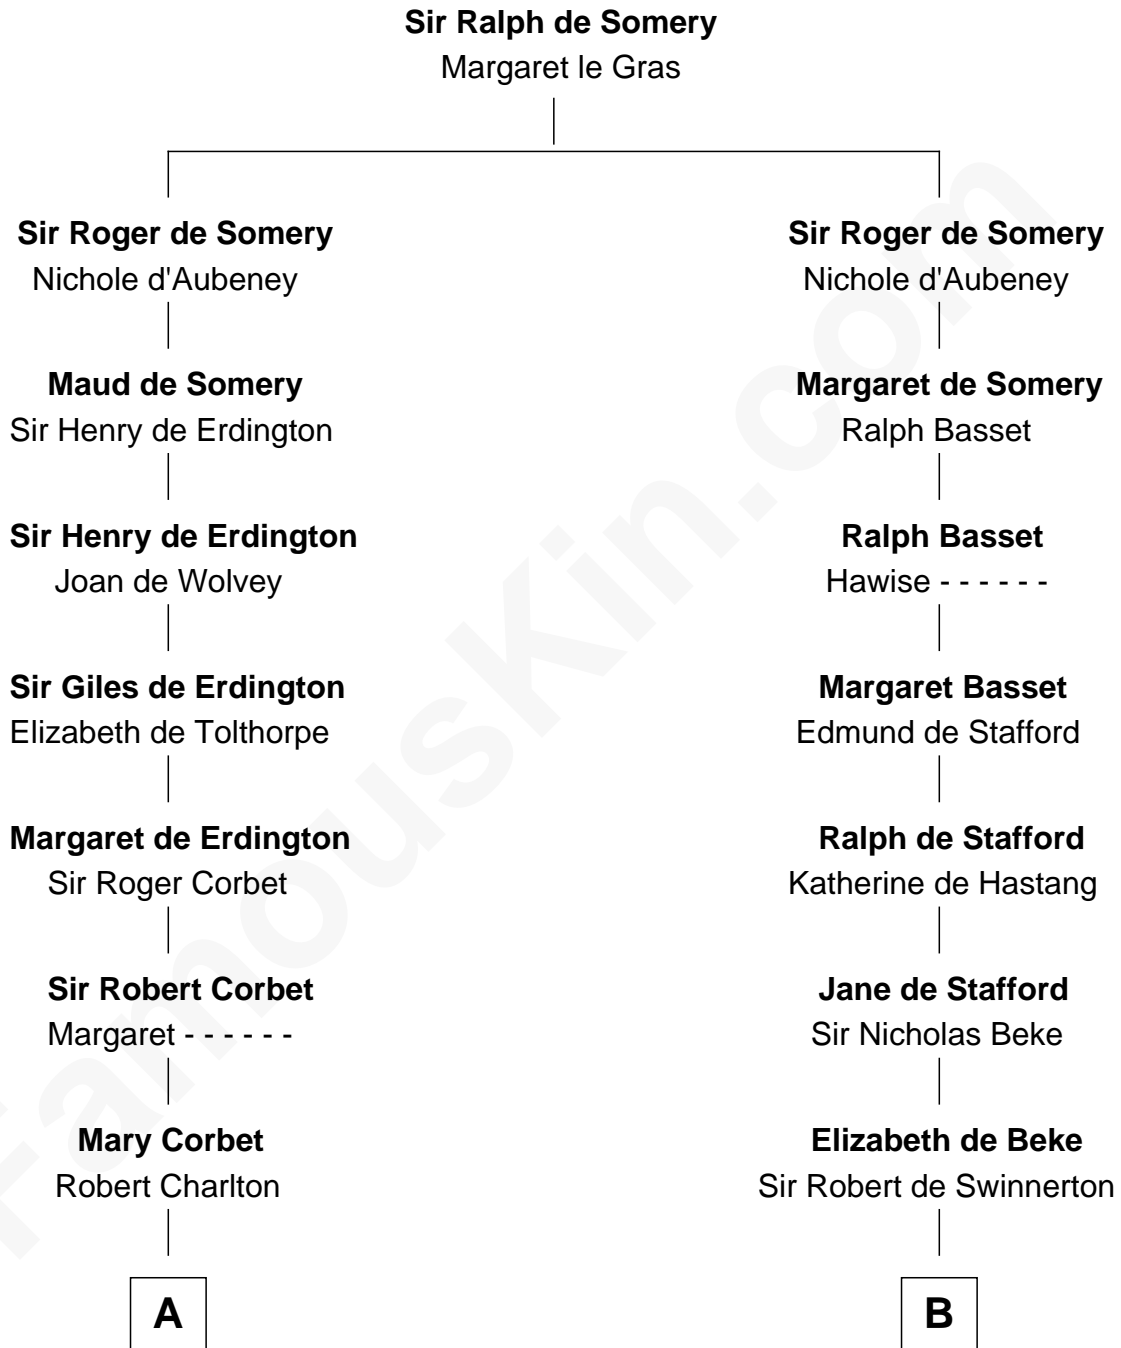

FamousKin.com

Relationship Chart of

Henry Lloyd

40th Governor of Maryland

20th cousin 1 time removed of

Abraham Baldwin

Signer of the U.S. Constitution

C

John Tayloe
Rebecca Plater

Elizabeth Tayloe
Col. Edward Lloyd

Col. Edward Lloyd
Sally Scott Murray

Daniel Lloyd
Catherine Henry

Henry Lloyd
40th Governor of Maryland

D

Abigail Baldwin
Samuel Baldwin

Timothy Baldwin
Bathsheba Stone