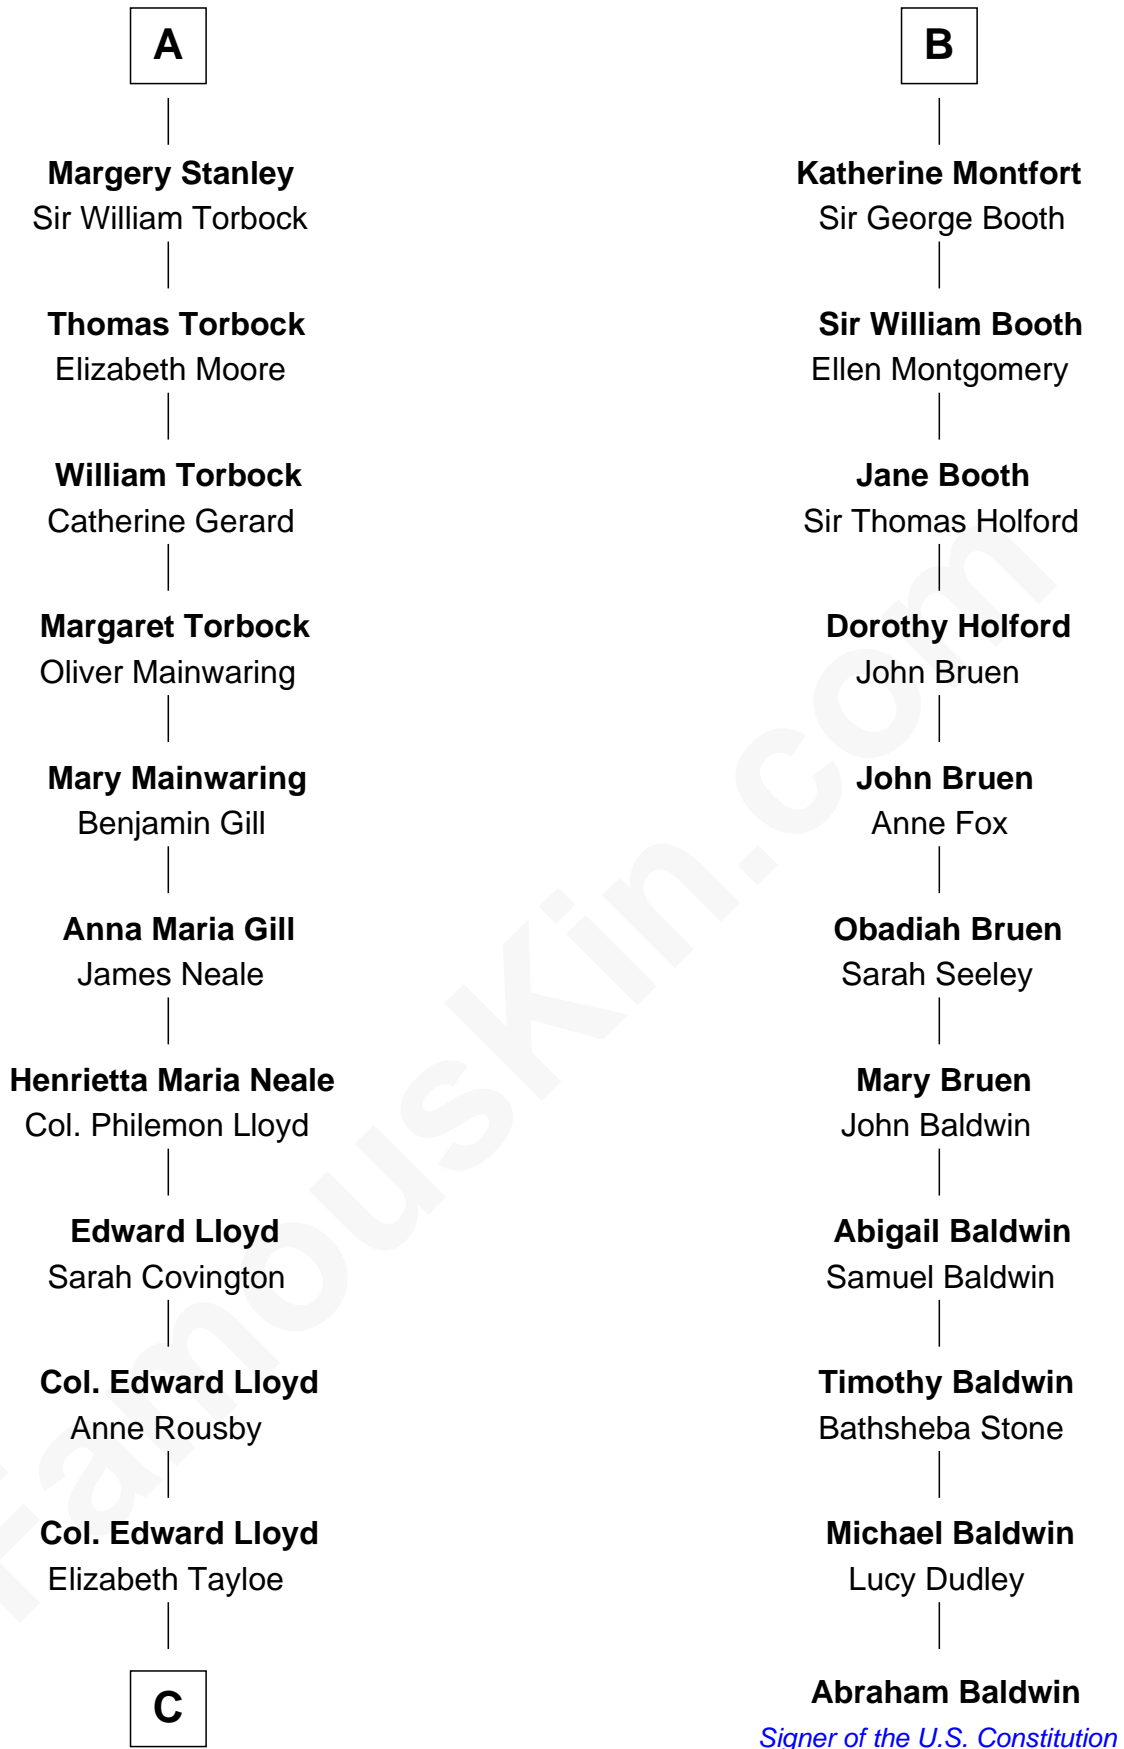

FamousKin.com

Relationship Chart of

Henry Lloyd

40th Governor of Maryland

17th cousin 2 times removed of

Abraham Baldwin

Signer of the U.S. Constitution

C

—
Col. Edward Lloyd
Sally Scott Murray

—
Daniel Lloyd
Catherine Henry

—
Henry Lloyd
40th Governor of Maryland

FamousKin.com