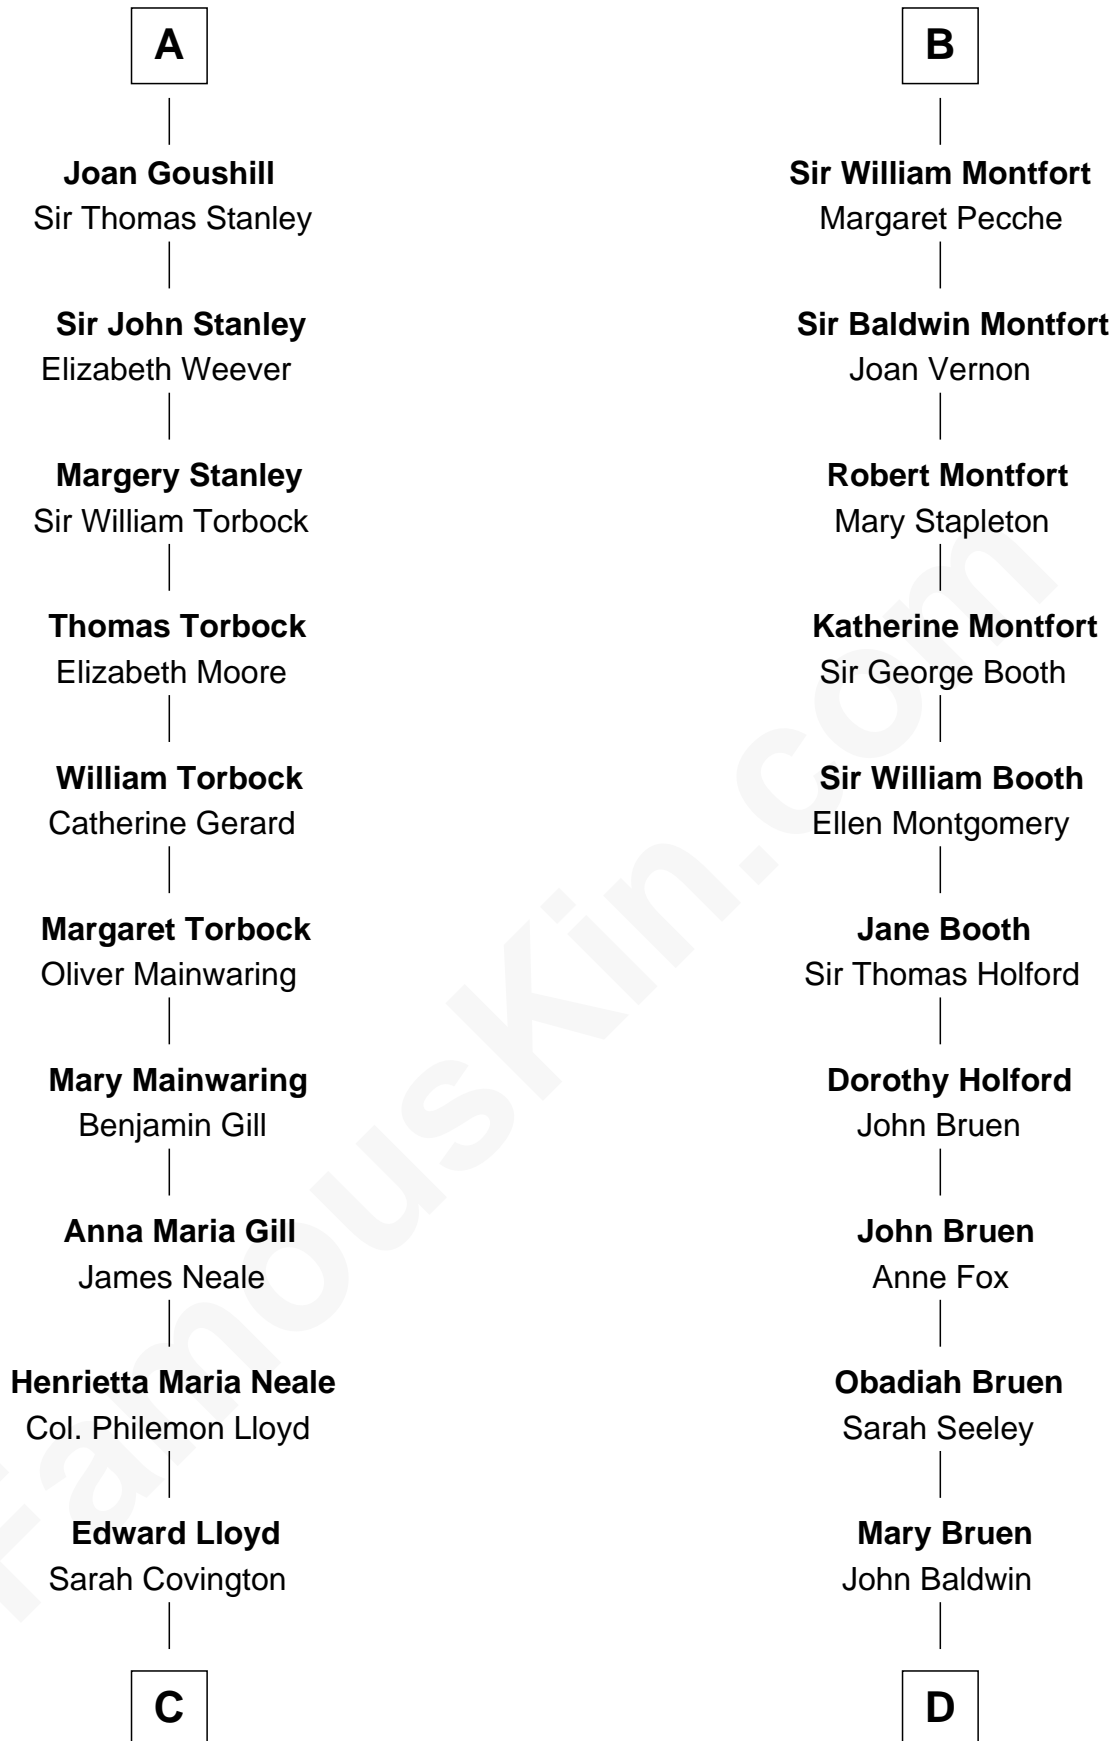

FamousKin.com

Relationship Chart of

Henry Lloyd

40th Governor of Maryland

20th cousin 1 time removed of

Abraham Baldwin

Signer of the U.S. Constitution

C

Col. Edward Lloyd

Anne Rousby

Col. Edward Lloyd

Elizabeth Tayloe

Col. Edward Lloyd

Sally Scott Murray

Daniel Lloyd

Catherine Henry