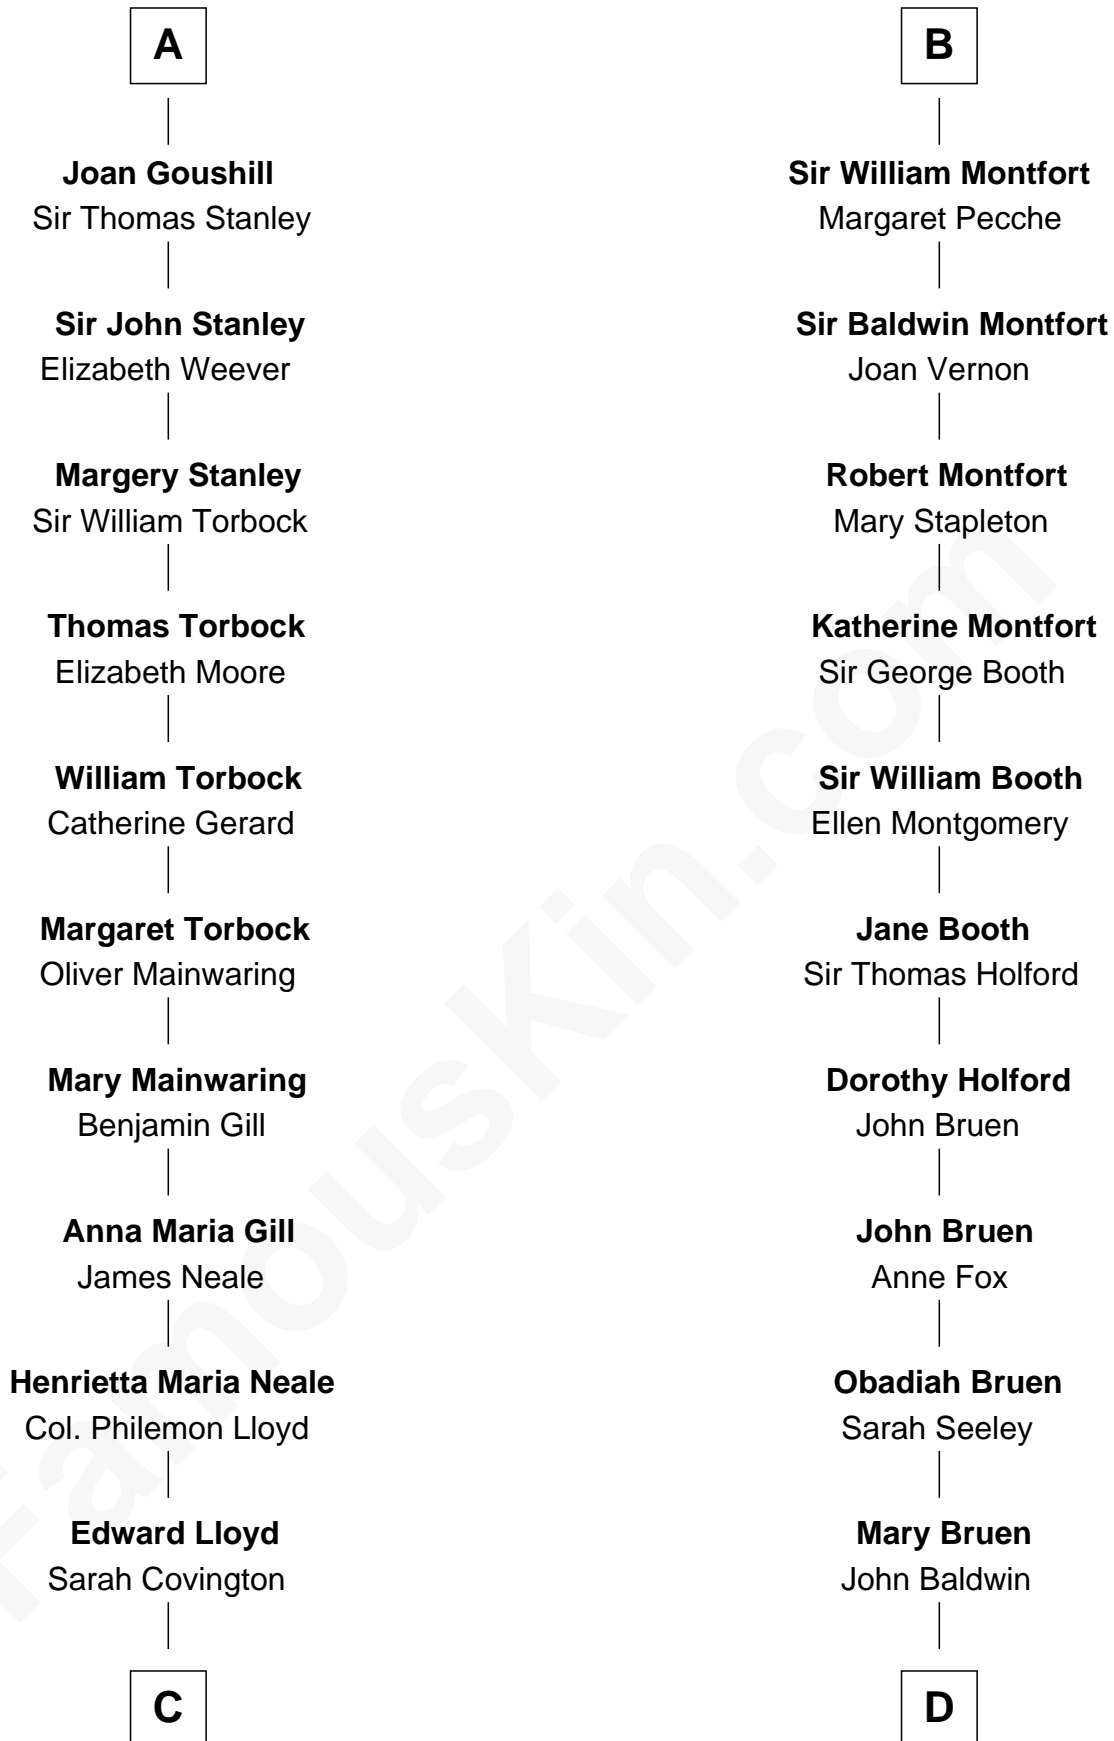

FamousKin.com

Relationship Chart of

Henry Lloyd

40th Governor of Maryland

20th cousin 1 time removed of

Abraham Baldwin

Signer of the U.S. Constitution

Sir William Marshal

Isabel de Clare

C

Col. Edward Lloyd

Anne Rousby

Col. Edward Lloyd

Elizabeth Tayloe

Col. Edward Lloyd

Sally Scott Murray

Bathsheba Stone

Michael Baldwin

Lucy Dudley

Abraham Baldwin

Signer of the U.S. Constitution