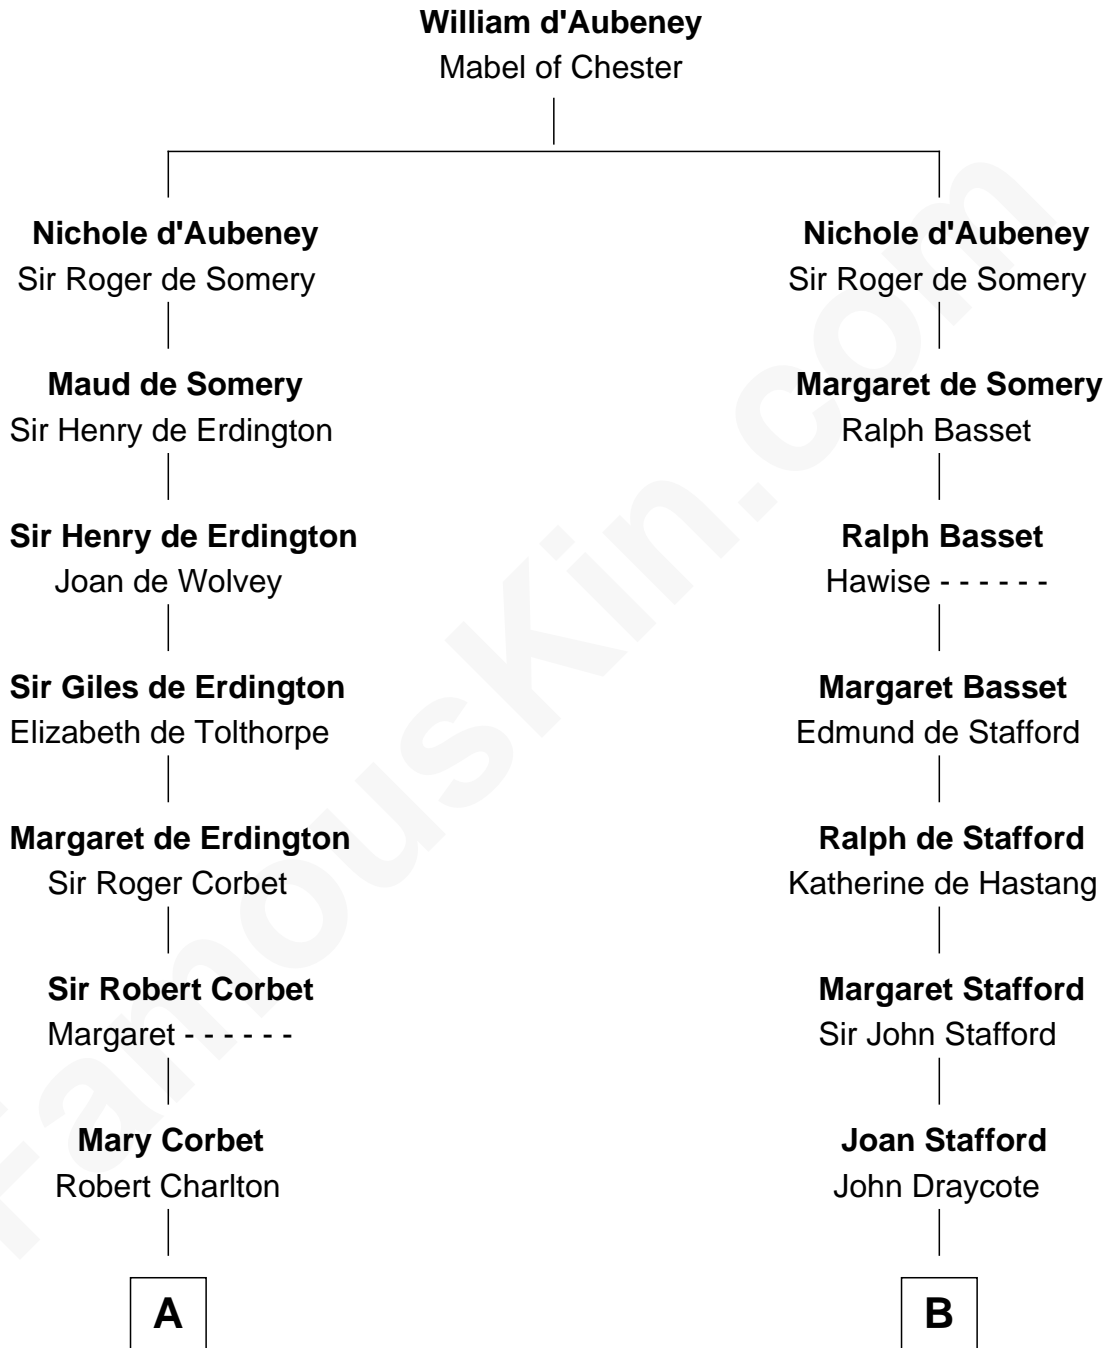

FamousKin.com

Relationship Chart of

Henry Lloyd

40th Governor of Maryland

19th cousin 2 times removed of

Charles Carroll

Signer of the Declaration of Independence