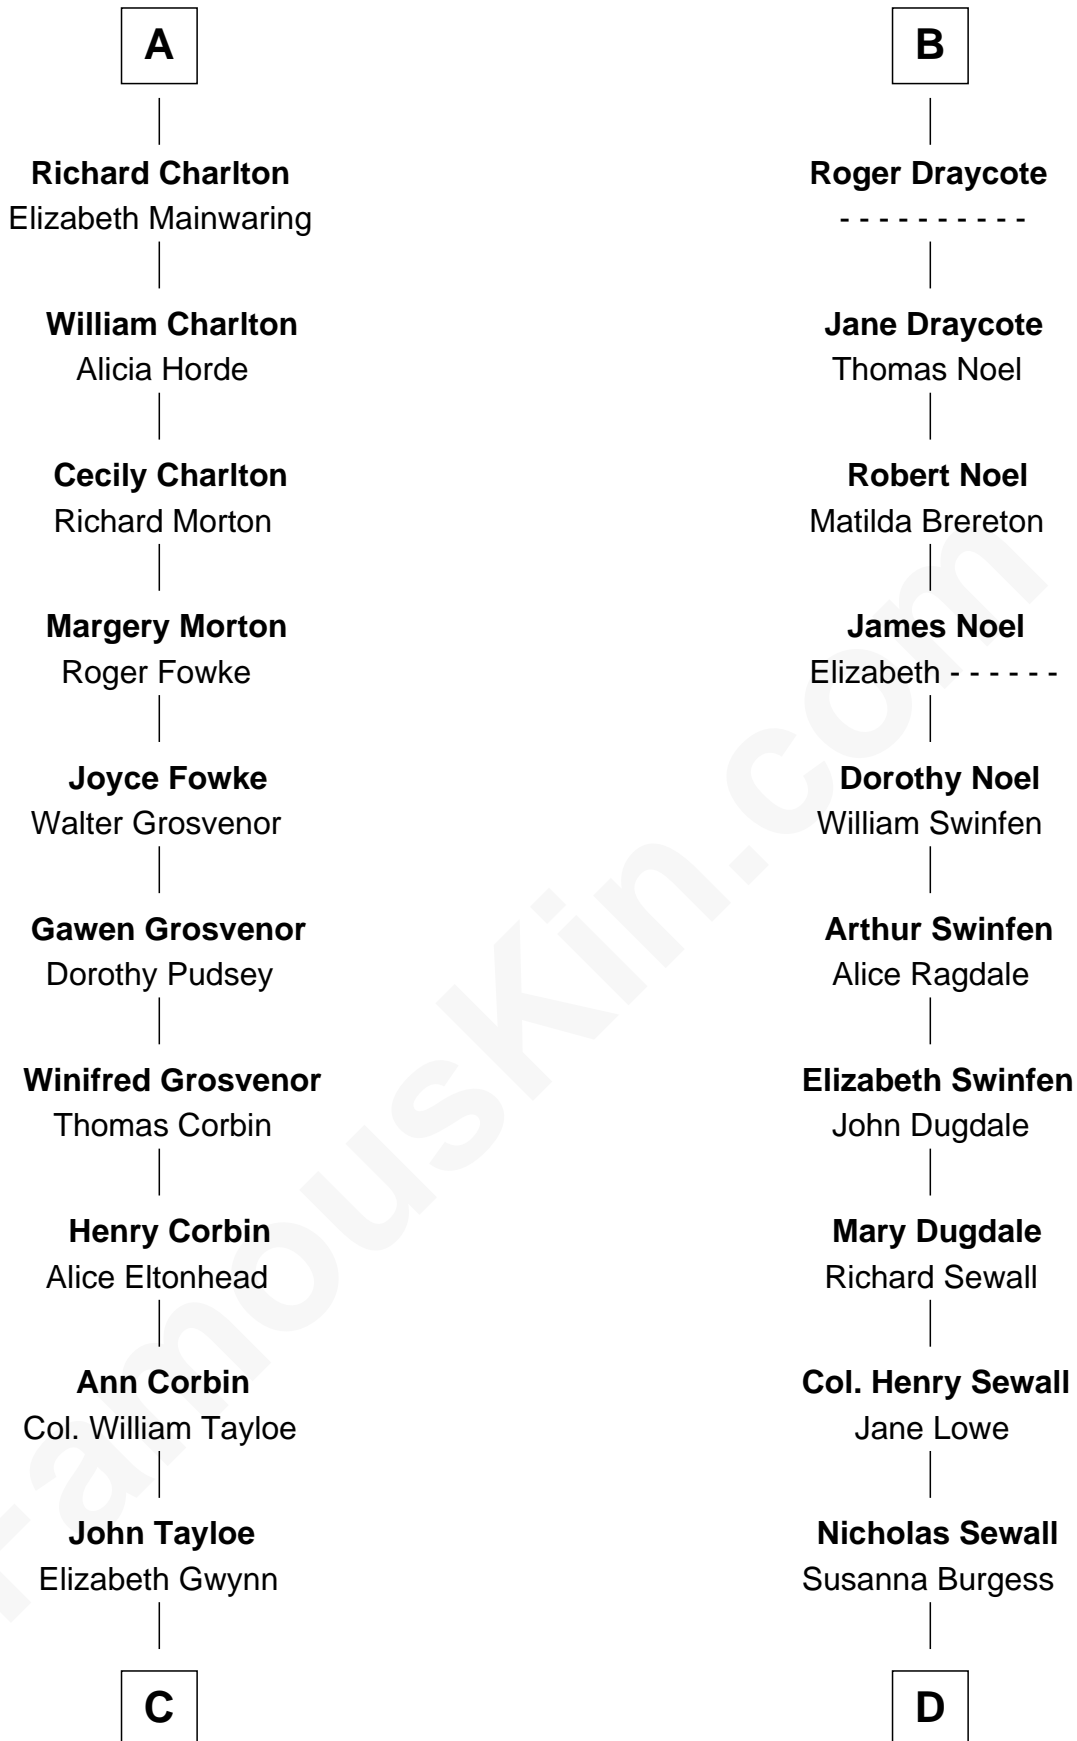

## Relationship Chart of

### Henry Lloyd

40th Governor of Maryland

19th cousin 2 times removed of

### Charles Carroll

Signer of the Declaration of Independence

**C**

**John Tayloe**  
Rebecca Plater

**Elizabeth Tayloe**  
Col. Edward Lloyd

**Col. Edward Lloyd**  
Sally Scott Murray

**Daniel Lloyd**  
Catherine Henry