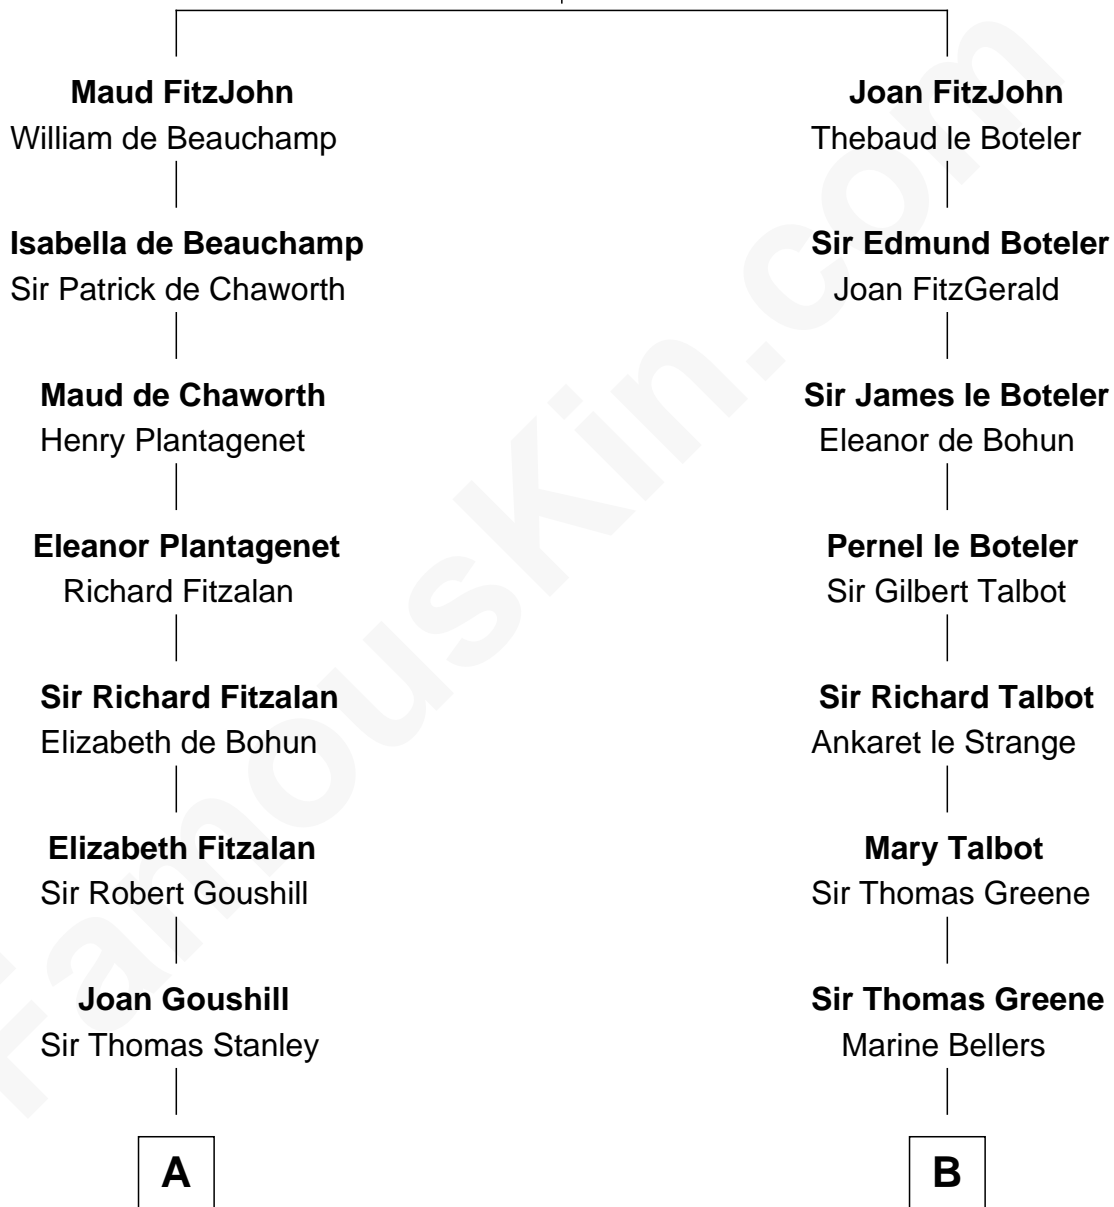

FamousKin.com

Relationship Chart of

Henry Lloyd

40th Governor of Maryland

17th cousin 3 times removed of

Charles Carroll

Signer of the Declaration of Independence

Sir John FitzGeoffrey

Isabel le Bigod

C

—
Col. Edward Lloyd

Elizabeth Tayloe

—
Col. Edward Lloyd

Sally Scott Murray

—
Daniel Lloyd

Catherine Henry