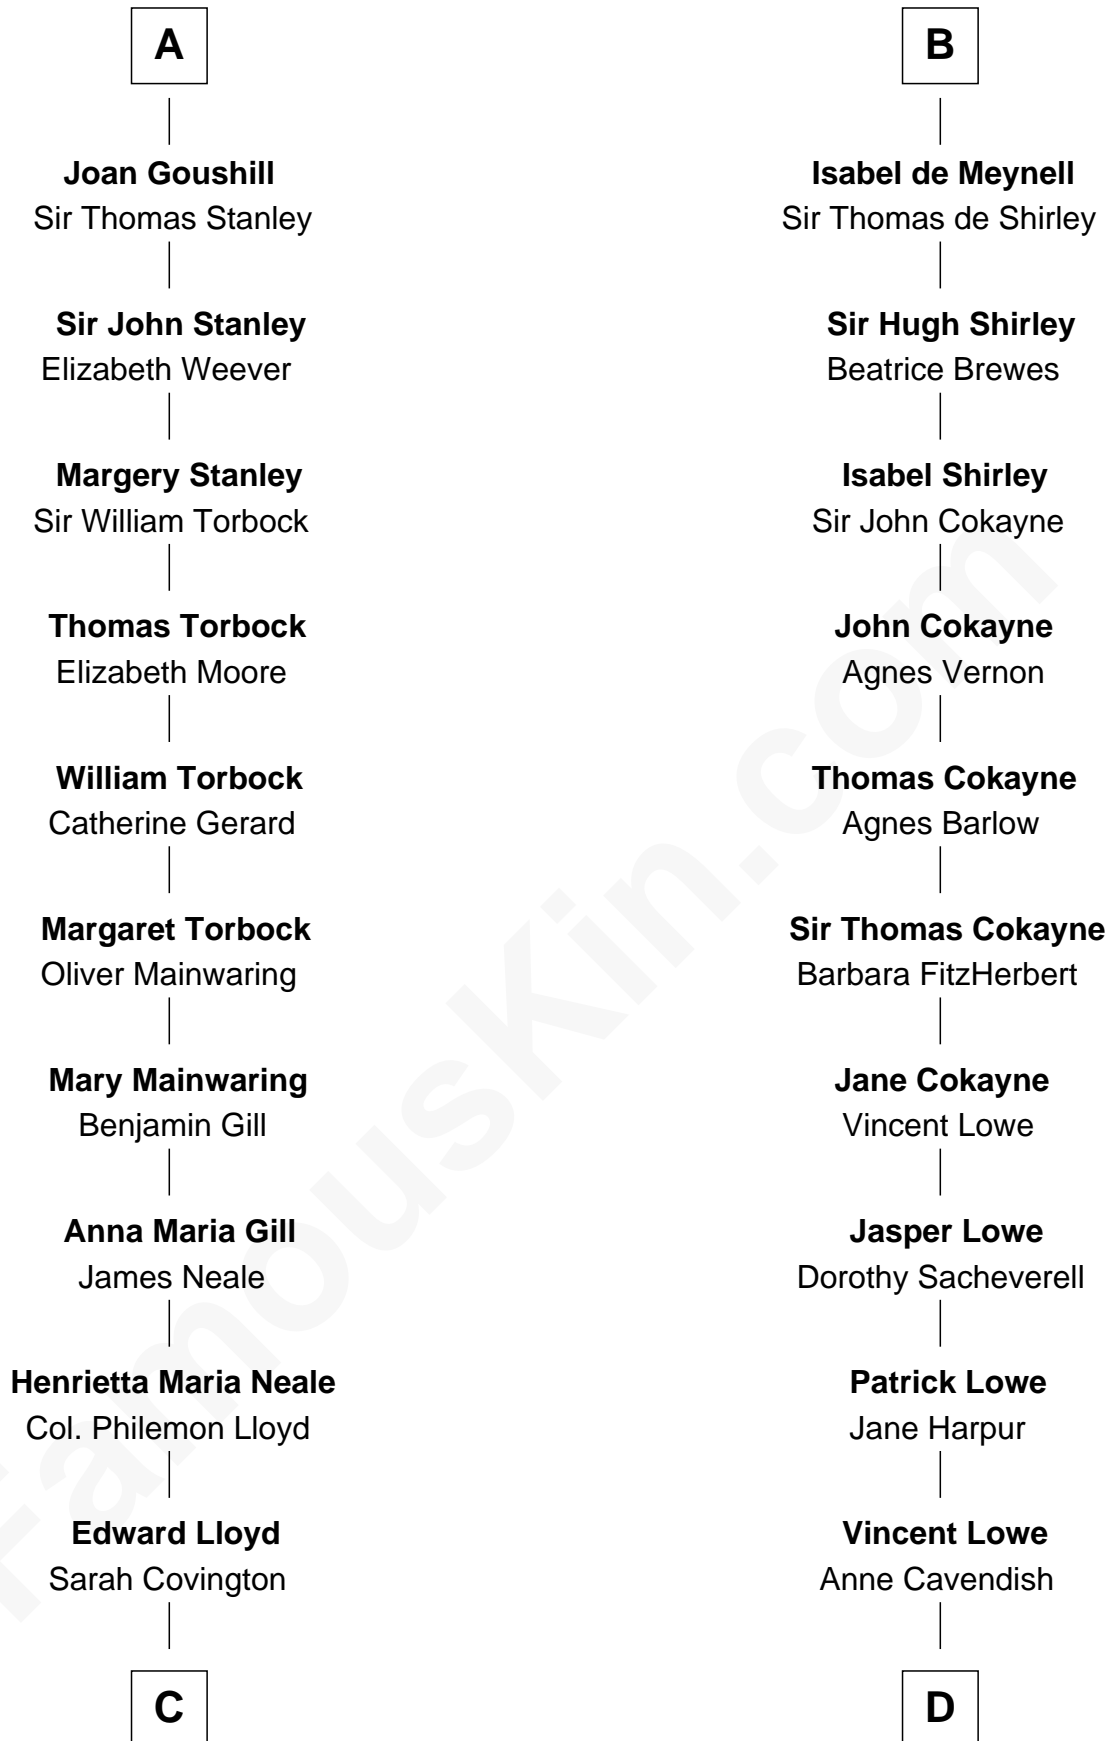

# FamousKin.com Relationship Chart of

**Henry Lloyd**

*40th Governor of Maryland*

21st cousin of

**Charles Carroll**

*Signer of the Declaration of Independence*

**C**

**Col. Edward Lloyd**

Anne Rousby

**Col. Edward Lloyd**

Elizabeth Tayloe

**Col. Edward Lloyd**

Sally Scott Murray

**Daniel Lloyd**

Catherine Henry

**Henry Lloyd**