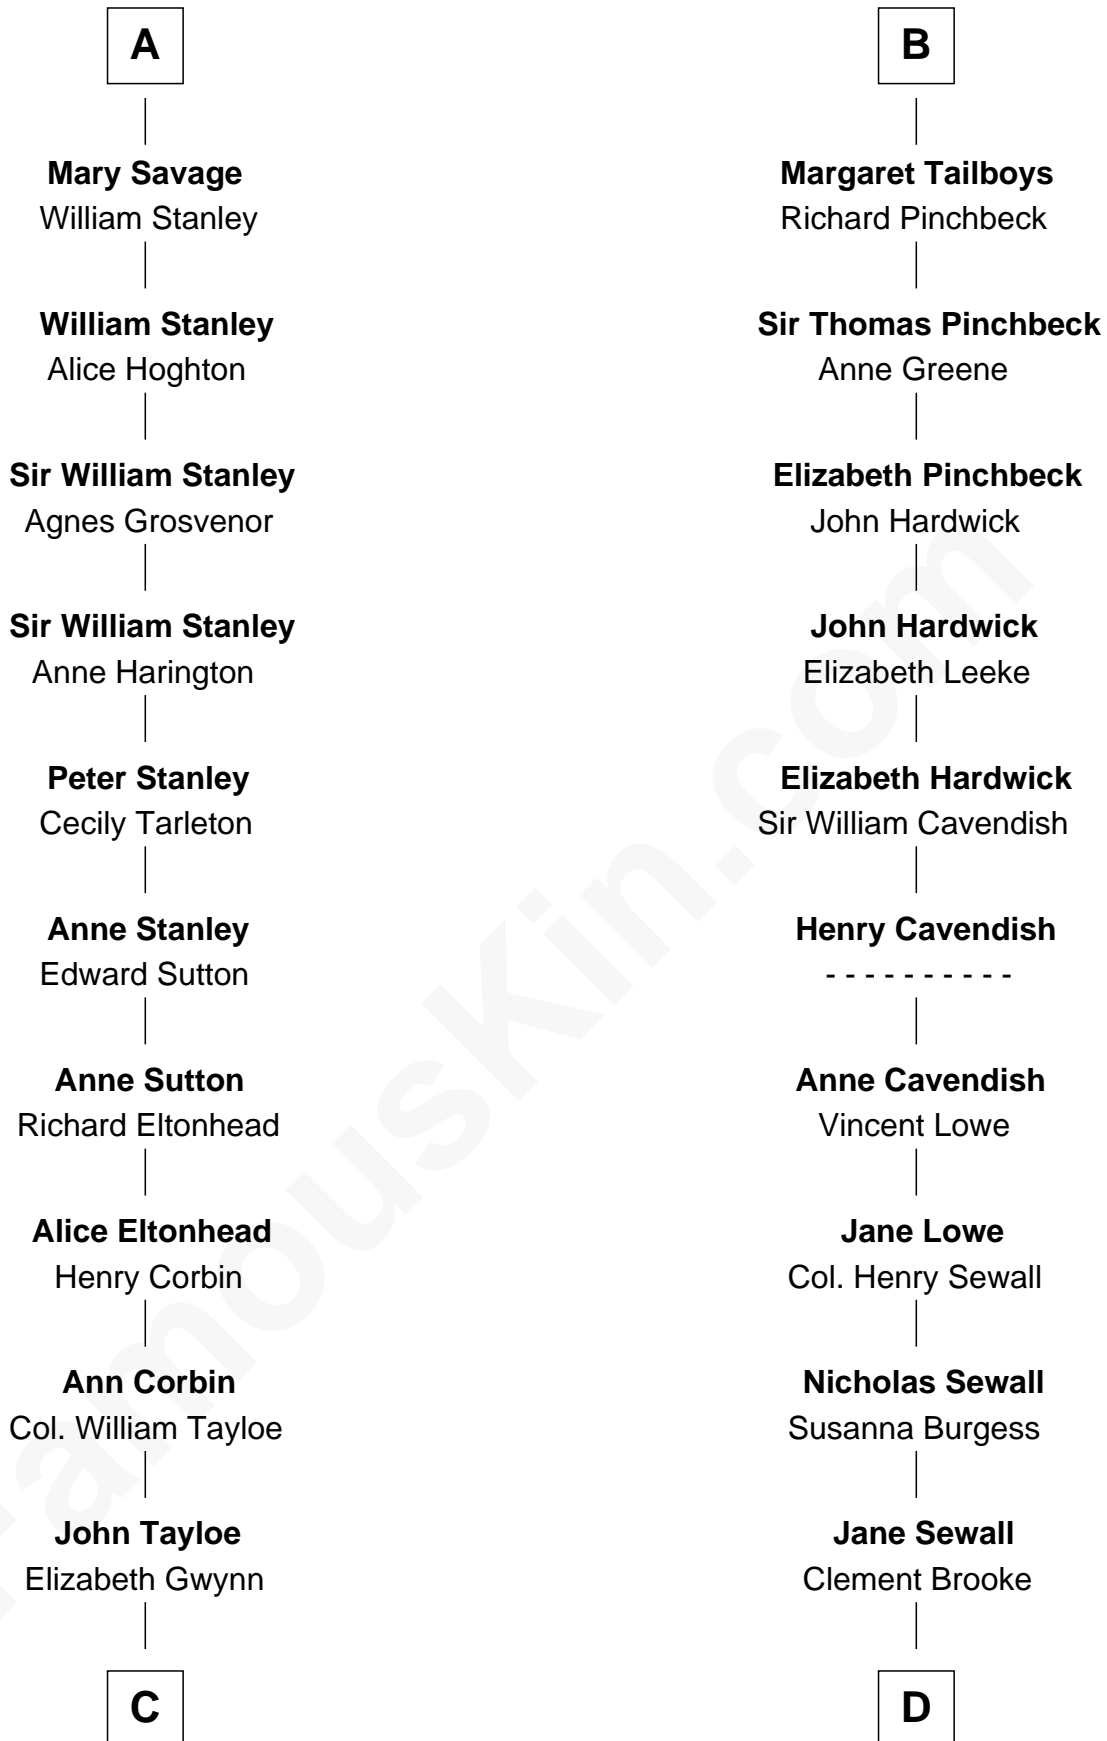

FamousKin.com
Relationship Chart of
Henry Lloyd

40th Governor of Maryland

18th cousin 3 times removed of

Charles Carroll

Signer of the Declaration of Independence

C

John Tayloe
Rebecca Plater

Elizabeth Tayloe
Col. Edward Lloyd

Col. Edward Lloyd
Sally Scott Murray

Daniel Lloyd
Catherine Henry

Henry Lloyd
40th Governor of Maryland

D

Elizabeth Brooke
Charles Carroll

Charles Carroll
Signer of Declaration of Independence

FamousKin.com